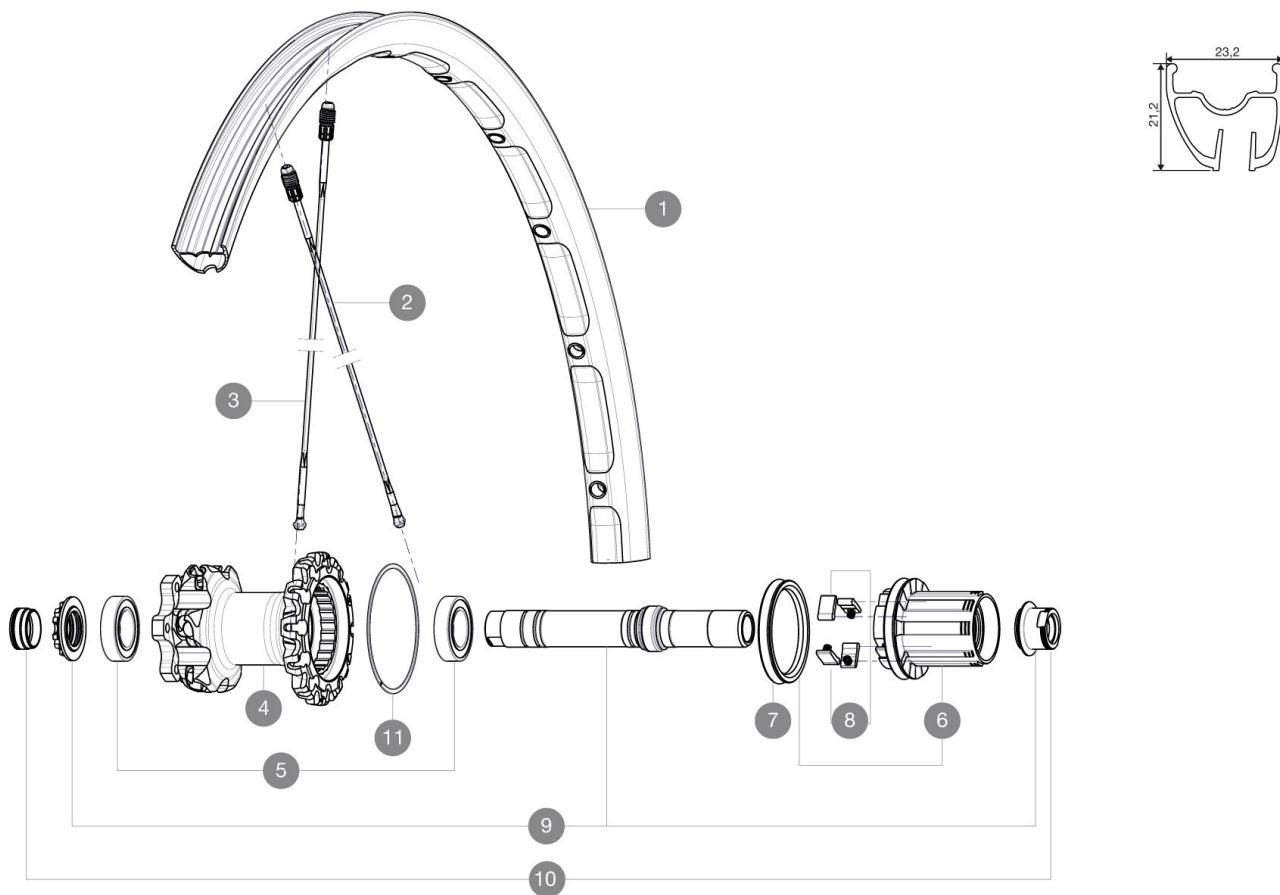

## REFERENZE RUOTE

### RIMS

DIAM. FORO VALVOLA (MM): 6,5 :

1	V2312113	REAR CROSSMAX ST 27.5" RIM
---	----------	----------------------------

### SPOKES

2	V2380201	10 DRIVE SIDE SPOKES CROSSMAX ST 27.5"
3	V2380301	10 OPPOSITE DRIVE SIDE SPOKES CROSSMAX ST 27.5"

### HUB SHELLS

4	N/A	CORPO MOZZO
5	M40076	HUB BEARINGS 17x30x7 6903 x 2
6	35126001	ITS-4 FREEWHEEL BODY + SEAL 2013 (WITHOUT PAWLS)
7	99610701	ITS4 SEAL
8	99610601	ITS4 PAWLS KIT
9	30870401	REAR AXLE KIT ITS4 135mm D6T/DCL 2012
11	30871801	ELASTIC RING 56mm diam.