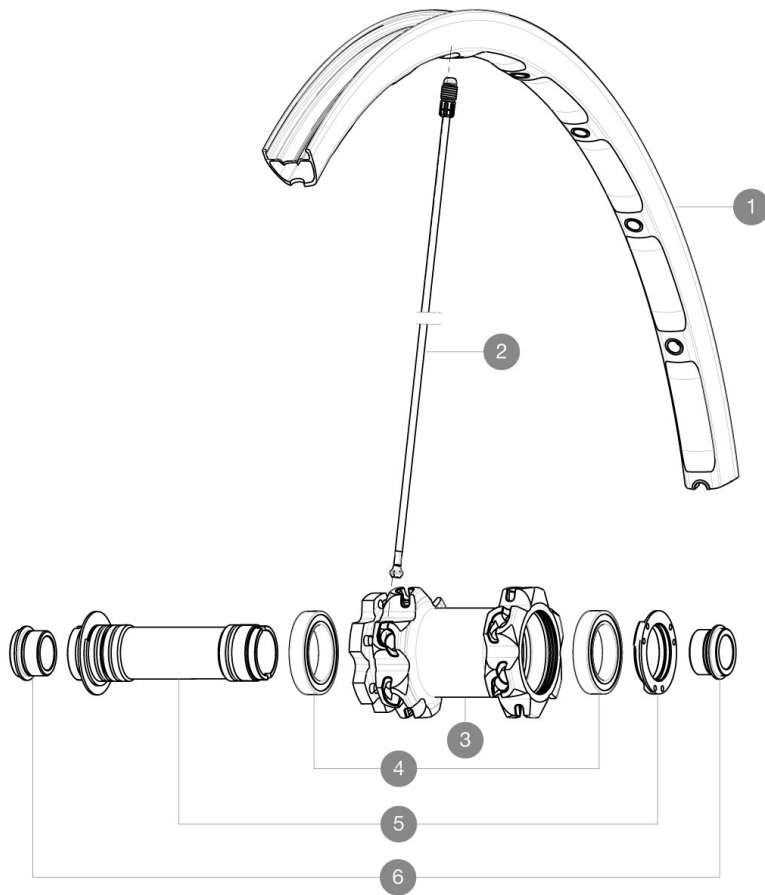

REFERENZEN RÄDER

RIMS

&NBSP;:

1 35117410 "FRONT CROSSMAX ST 29" RIM"

SPOKES

2 35117501 "13 SPOKES M7/7 FRT BLK CROSSMAX ST 29" 292,5mm"

HUB SHELLS

4 M40179 FRONT BEARING 25x37x7 20mm AXLE
5 30870501 FRONT AXLE 20mm CROSSMAX ST/SX + DEEMAX ULTI 2012

ADAPTERS

6 12982801 15mm ADAPTER KIT - 2012 WHEELS

MAVIC *Crossmax ST29Disc*

Specifications

RADGEWICHTE