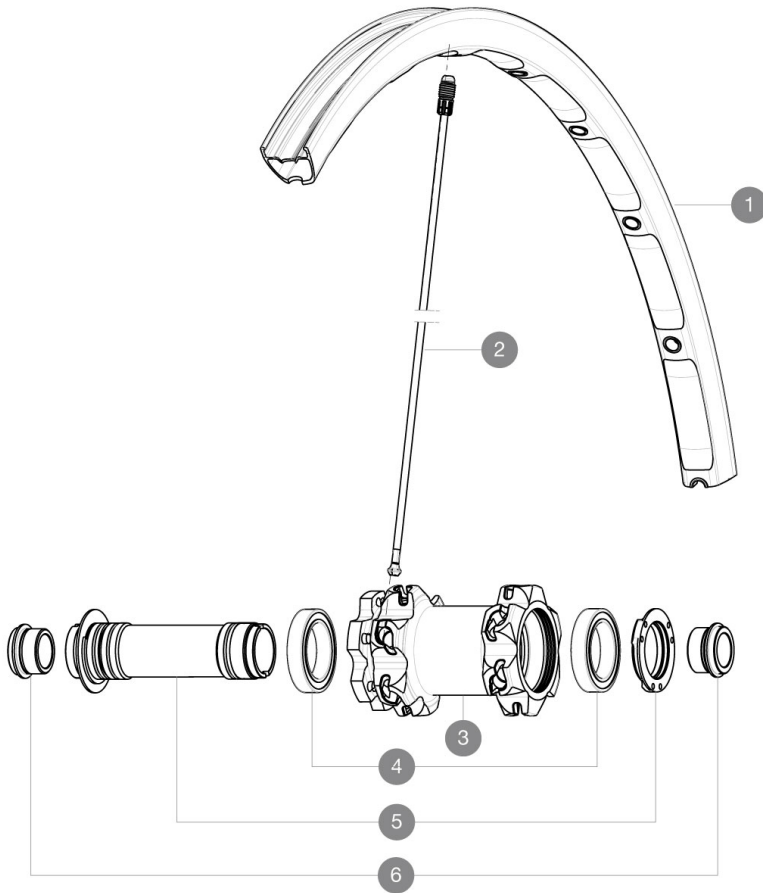

REFERENZEN RÄDER

RIMS

&NBSP;:

1 35117410 "FRONT CROSSMAX ST 29" RIM"

SPOKES

2 35117501 "13 SPOKES M7/7 FRT BLK CROSSMAX ST 29" 292,5mm"

HUB SHELLS

4 M40179 FRONT BEARING 25x37x7 20mm AXLE
5 30870501 FRONT AXLE 20mm CROSSMAX ST/SX + DEEMAX ULTI 2012

ADAPTERS

6 12982801 15mm ADAPTER KIT - 2012 WHEELS

MAVIC *Crossmax ST29Disc*

Specifications

RADGEWICHTE