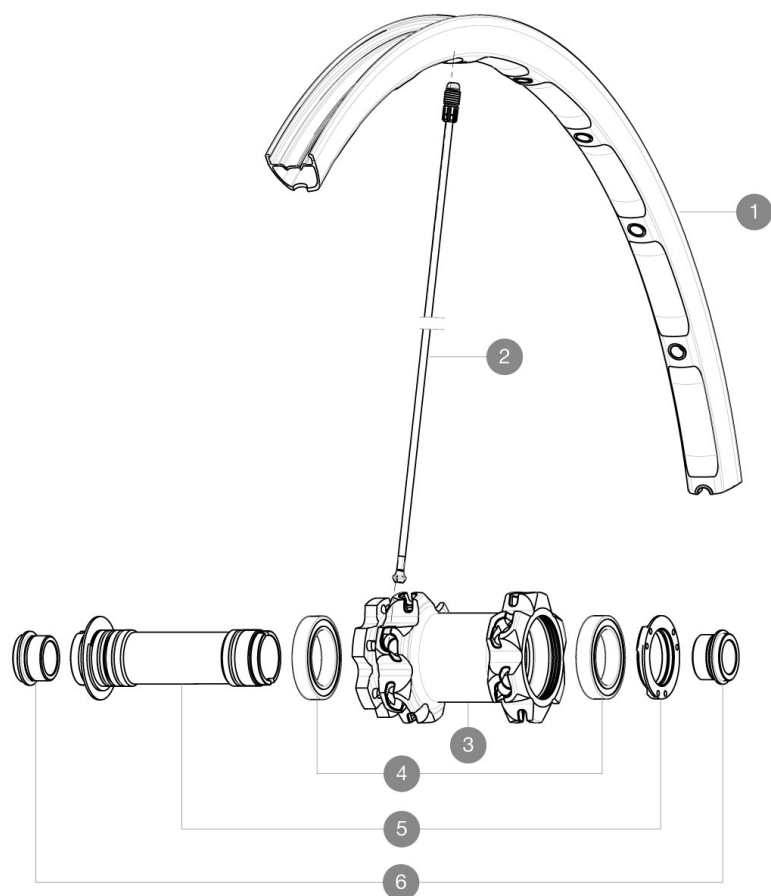

REFERENCES WHEELS

RIMS

&NBSP;:

1	35117410	"KIT FRONT CROSSMAX ST 29"" RIM"
---	----------	----------------------------------

SPOKES

2	35117501	"KIT 12 FT M7/7 CROSSMAX ST 29"" SPK 292,5mm"
---	----------	---

HUB SHELLS

4	M40179	FRONT HUB BEARING KIT 20mm AXLE
5	30870501	FRONT AXLE 20mm CROSSMAX + DEEMAX ULTI 2012

ADAPTERS

6	12982801	ADAPTER Ft 20 to 15mm
---	----------	-----------------------

MAVIC *Crossmax ST29Disc*

Specifications

WHEEL WEIGHTS