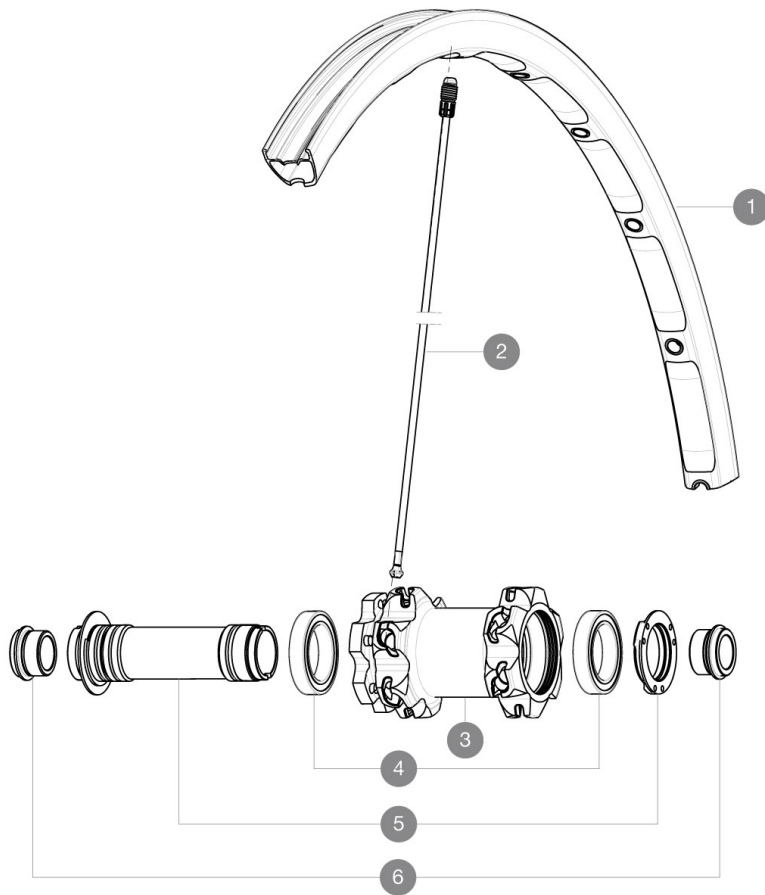

REFERENCES WHEELS

RIMS

&NBSP;:

1	35117410	"KIT FRONT CROSSMAX ST 29"" RIM"
---	----------	----------------------------------

SPOKES

2	35117501	"KIT 12 FT M7/7 CROSSMAX ST 29"" SPK 292,5mm"
---	----------	---

HUB SHELLS

4	M40179	FRONT BEARING 25x37x7 20mm AXLE
5	30870501	FRONT AXLE 20mm CROSSMAX + DEEMAX ULTI 2012

ADAPTERS

6	12982801	ADAPTER Ft 20 to 15mm
---	----------	-----------------------

MAVIC *Crossmax ST29Disc*

Specifications

WHEEL WEIGHTS