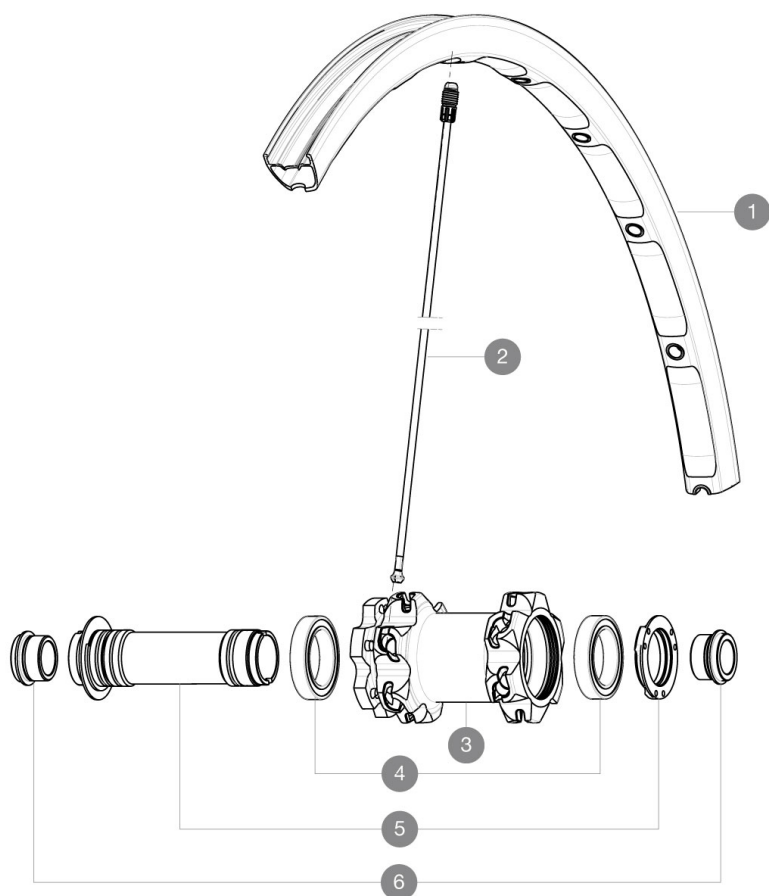

REFERENCES WHEELS

RIMS

&NBSP;:

1	35117410	"KIT FRONT CROSSMAX ST 29"" RIM"
---	----------	----------------------------------

SPOKES

2	35117501	"KIT 12 FT M7/7 CROSSMAX ST 29"" SPK 292,5mm"
---	----------	---

HUB SHELLS

4	M40179	FRONT HUB BEARING KIT 20mm AXLE
5	30870501	FRONT AXLE 20mm CROSSMAX + DEEMAX ULTI 2012

ADAPTERS

6	12982801	ADAPTER Ft 20 to 15mm
---	----------	-----------------------

MAVIC *Crossmax ST29Disc*

Specifications

WHEEL WEIGHTS