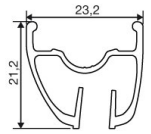

REFERENCES WHEELS

RIMS

&NBSP;:

1	35117410	"KIT FRONT CROSSMAX ST 29"" RIM"
---	----------	----------------------------------

SPOKES

2	35117501	"KIT 12 FT M7/7 CROSSMAX ST 29"" SPK 292,5mm"
---	----------	---

HUB SHELLS

4	M40179	FRONT BEARING 25x37x7 20mm AXLE
5	30870501	FRONT AXLE 20mm CROSSMAX + DEEMAX ULTI 2012

ADAPTERS

6	12982801	ADAPTER Ft 20 to 15mm
---	----------	-----------------------

MAVIC *Crossmax ST29Disc*

Specifications

WHEEL WEIGHTS