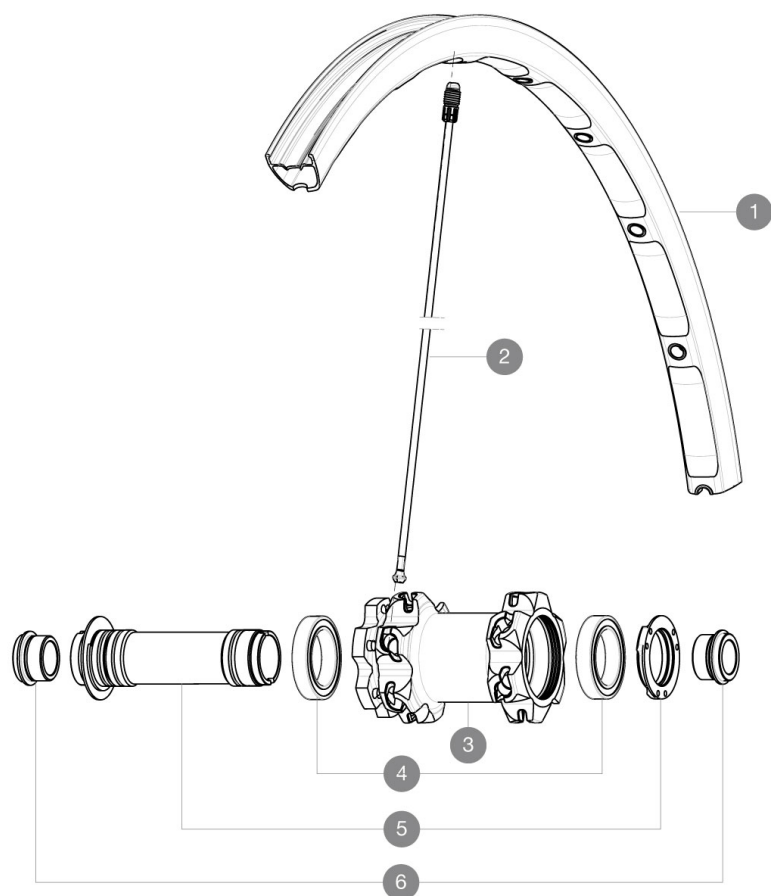

REFERENCES WHEELS

RIMS

&NBSP;:

1	35117410	"KIT FRONT CROSSMAX ST 29"" RIM"
---	----------	----------------------------------

SPOKES

2	35117501	"KIT 12 FT M7/7 CROSSMAX ST 29"" SPK 292,5mm"
---	----------	---

HUB SHELLS

4	M40179	FRONT BEARING 25x37x7 20mm AXLE
5	30870501	FRONT AXLE 20mm CROSSMAX + DEEMAX ULTI 2012

ADAPTERS

6	12982801	ADAPTER Ft 20 to 15mm
---	----------	-----------------------

MAVIC *Crossmax ST29Disc*

Specifications

WHEEL WEIGHTS