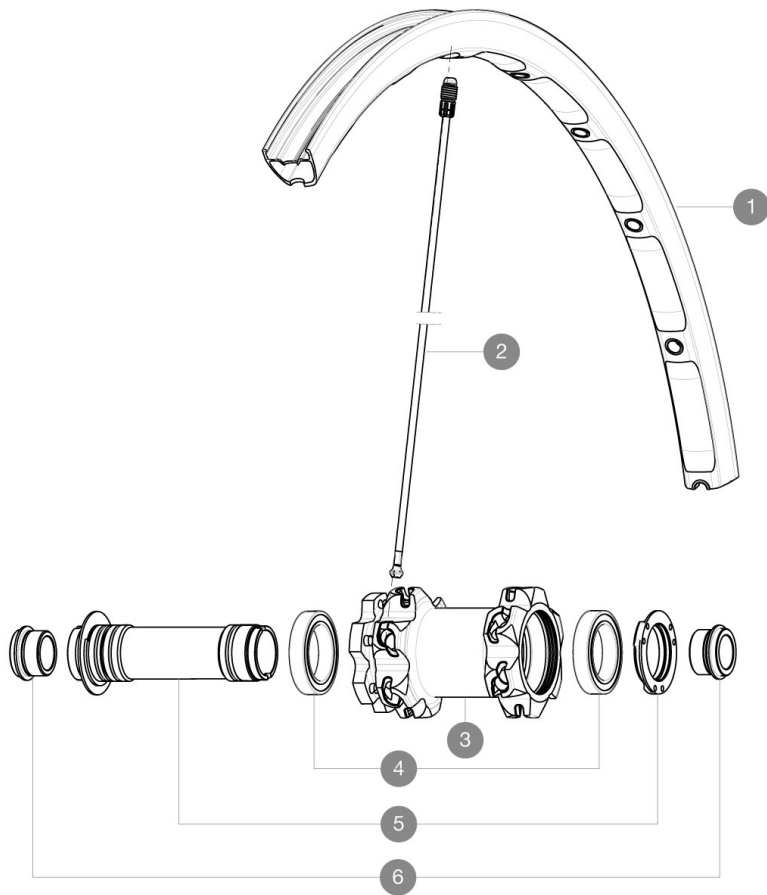

REFERENCES WHEELS

RIMS

&NBSP;:

1	35117410	"KIT FRONT CROSSMAX ST 29"" RIM"
---	----------	----------------------------------

SPOKES

2	35117501	"KIT 12 FT M7/7 CROSSMAX ST 29"" SPK 292,5mm"
---	----------	---

HUB SHELLS

4	M40179	FRONT BEARING 25x37x7 20mm AXLE
5	30870501	FRONT AXLE 20mm CROSSMAX + DEEMAX ULTI 2012

ADAPTERS

6	12982801	ADAPTER Ft 20 to 15mm
---	----------	-----------------------

MAVIC *Crossmax ST29Disc*

Specifications

WHEEL WEIGHTS