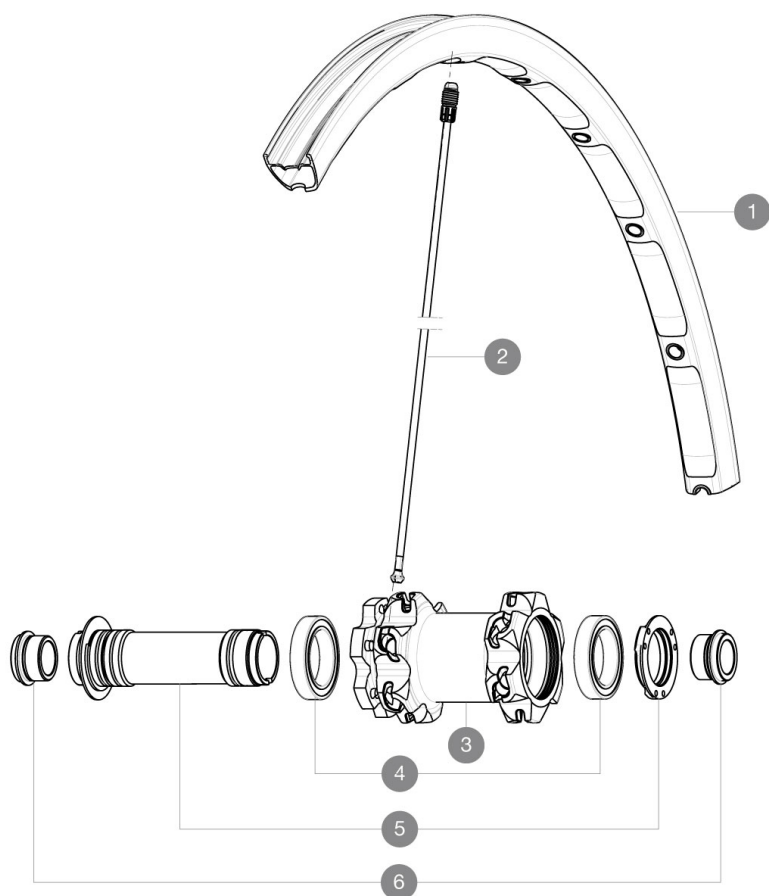

REFERENCES WHEELS

RIMS

&NBSP;:

1 35117410 "KIT FRONT CROSSMAX ST 29" RIM"

SPOKES

2 35117501 "KIT 12 FT M7/7 CROSSMAX ST 29" SPK 292,5mm"

HUB SHELLS

4 M40179 FRONT BEARING 25x37x7 20mm AXLE
5 30870501 FRONT AXLE 20mm CROSSMAX + DEEMAX ULTI 2012

ADAPTERS

6 12982801 ADAPTER Ft 20 to 15mm

MAVIC *Crossmax ST29Disc*

Specifications

WHEEL WEIGHTS