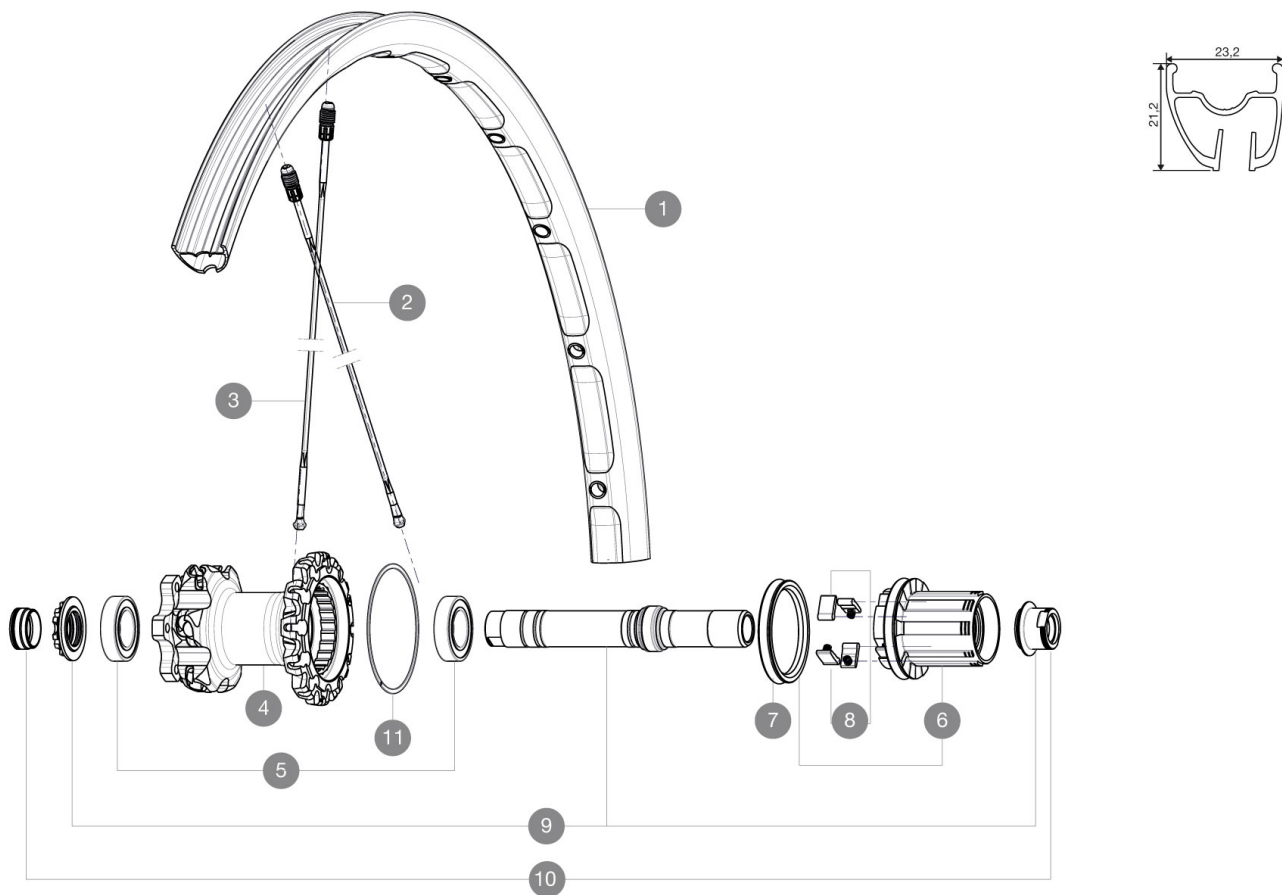

REFERENZEN RÄDER

RIMS

&NBSP;:

1	35117413	"REAR CROSSMAX ST 29" RIM"
---	----------	----------------------------

SPOKES

2	35117601	"11 SPOKES M7/7 DRV BLK CROSSMAX ST 29" 270,5mm"
3	35117901	"10 SPOKES M7/7 NDRV BLK CROSSMAX ST 29" 300,5mm"

HUB SHELLS

5	M40076	HUB BEARINGS 17x30x7 6903 x 2
6	35126001	ITS-4 FREEWHEEL BODY + SEAL 2013 (WITHOUT PAWLS)
7	99610701	ITS4 SEAL
8	99610601	ITS4 PAWLS KIT
9	30870401	REAR AXLE KIT ITS4 135mm D6T/DCL 2012
11	30871801	ELASTIC RING 56mm diam.

ADAPTERS

10	30859301	AXLE ADAPTER Rr 12x142/148mm Pro Carb MTB (Grey)
----	----------	--

MAVIC *Crossmax ST29Disc*

Specifications

RADGEWICHTE