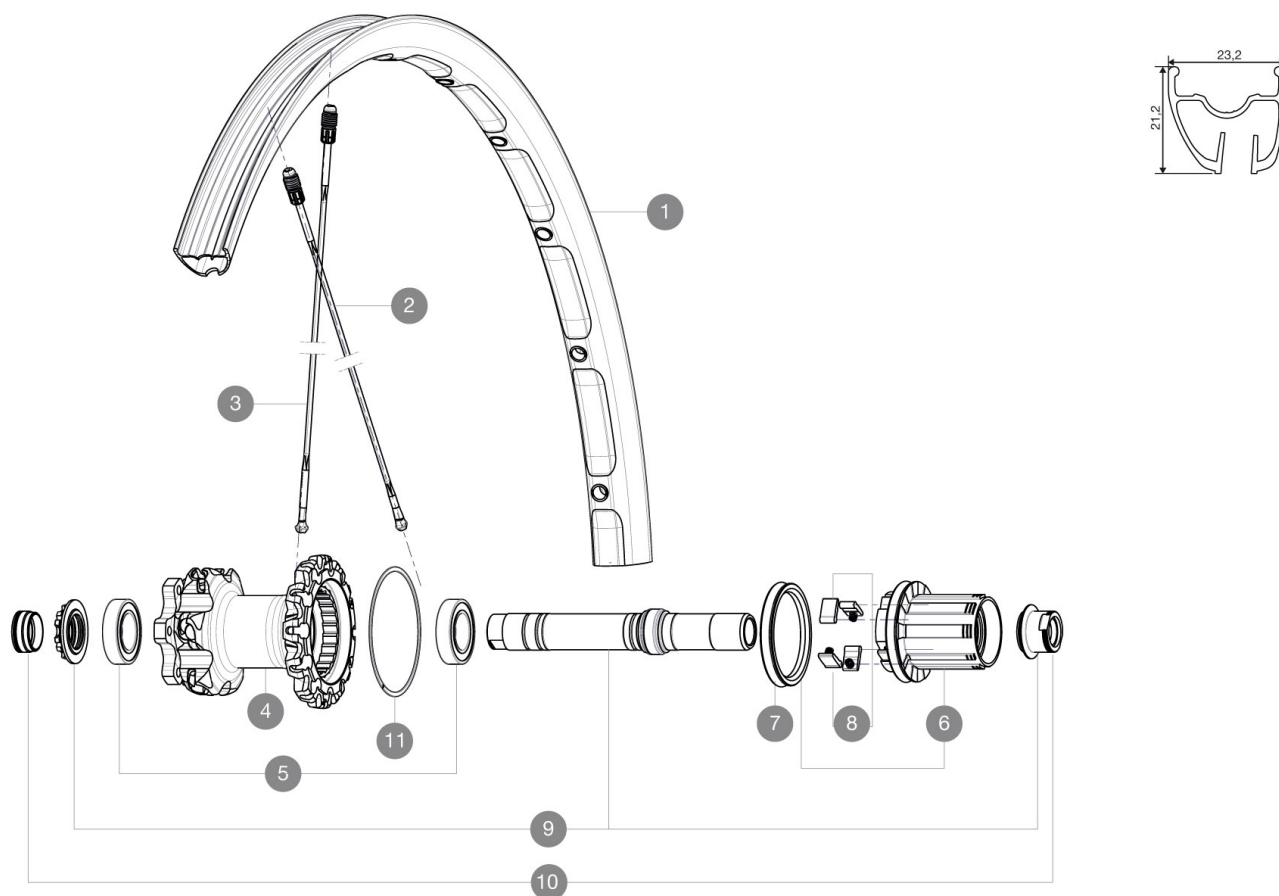

### RIMS

&NBSP;:

1	35117413	"REAR CROSSMAX ST 29" RIM"
---	----------	----------------------------

### SPOKES

2	35117601	"11 SPOKES M7/7 DRV BLK CROSSMAX ST 29" 270,5mm"
3	35117901	"10 SPOKES M7/7 NDRV BLK CROSSMAX ST 29" 300,5mm"

### HUB SHELLS

5	M40076	HUB BEARINGS 17x30x7 6903 x 2
6	35126001	ITS-4 FREEWHEEL BODY + SEAL 2013 (WITHOUT PAWLS)
7	99610701	ITS4 SEAL
8	99610601	ITS4 PAWLS KIT
9	30870401	REAR AXLE KIT ITS4 135mm D6T/DCL 2012
11	30871801	ELASTIC RING 56mm diam.

### ADAPTERS

10	30859301	AXLE ADAPTER Rr 12x142/148mm Pro Carb MTB (Grey)
----	----------	--