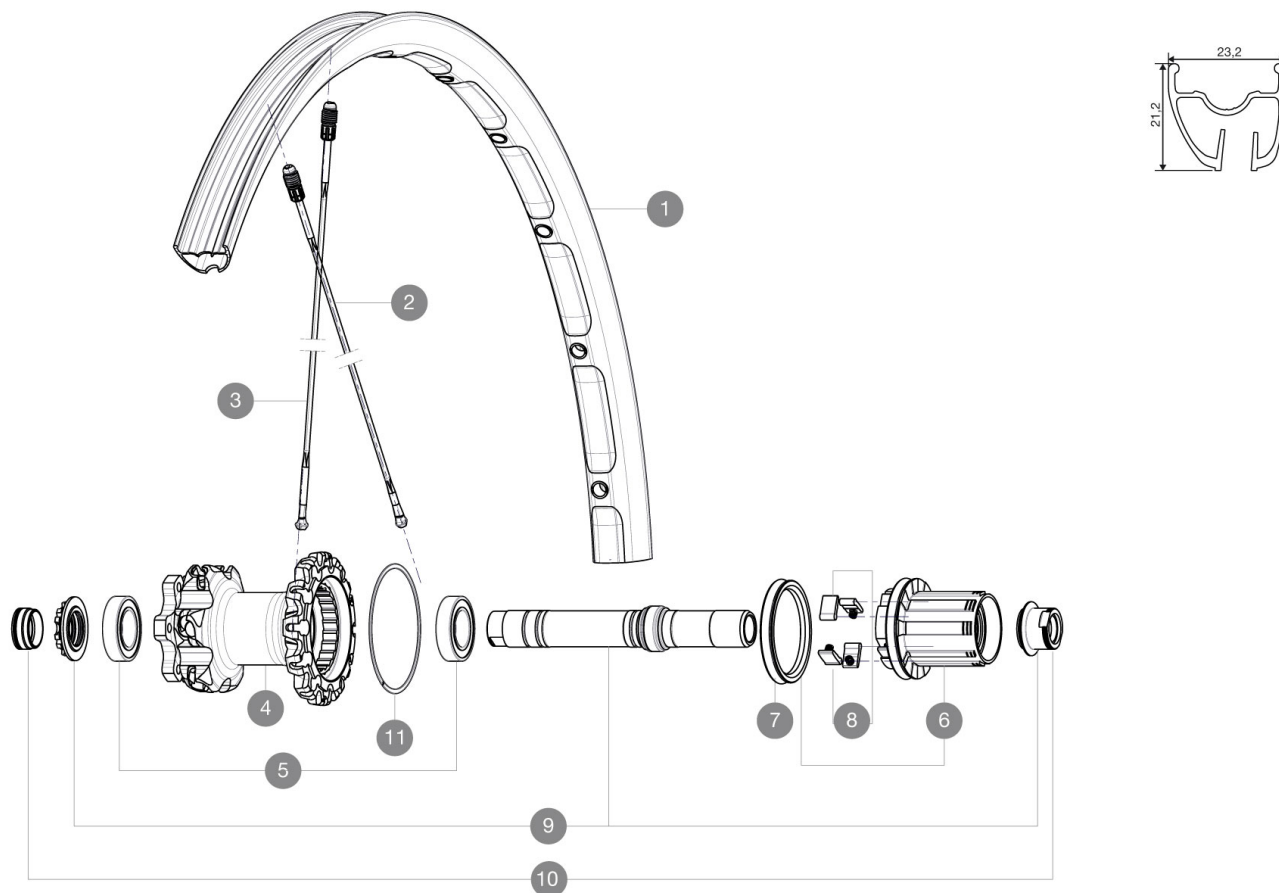

参照ホイール

RIMS

&NBSP;:

1	35117413	"REAR CROSSMAX ST 29" RIM"
---	----------	----------------------------

SPOKES

2	35117601	"11 SPOKES M7/7 DRV BLK CROSSMAX ST 29" 270,5mm"
3	35117901	"10 SPOKES M7/7 NDRV BLK CROSSMAX ST 29" 300,5mm"

HUB SHELLS

5	M40076	HUB BEARINGS 17x30x7 6903 x 2
6	30870401	REAR AXLE KIT ITS4 135mm D6T/DCL 2012
7	99610701	ITS4 SEAL
8	99610601	ITS4 PAWLS KIT
9	35126001	ITS-4 FREEWHEEL BODY + SEAL 2013 (WITHOUT PAWLS)
11	30871801	ELASTIC RING 56mm diam.

ADAPTERS

10	30859301	AXLE ADAPTER Rr 12x142/148mm Pro Carb MTB (Grey)
----	----------	--------------------------------------------------

Crossmax ST29Disc

Specifications

ホイールの重み