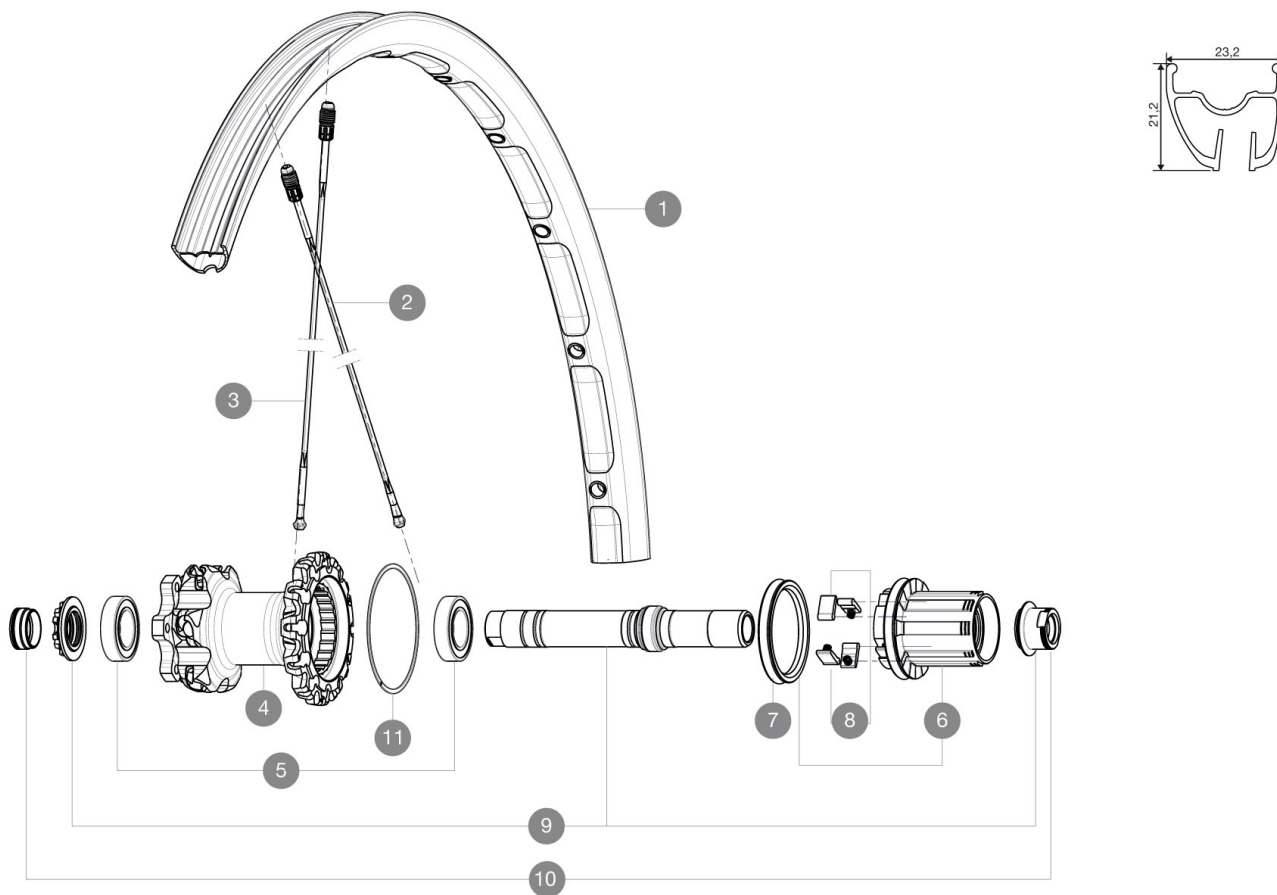

REFERENCES WHEELS

RIMS

&NBSP;:

1	35117413	"KIT REAR CROSSMAX ST 29" RIM"
---	----------	--------------------------------

SPOKES

2	35117601	"KIT 10 DS M7/7 CROSSMAX ST 29" SPK 270,5mm"
3	35117901	"KIT 10 NDS M7/7 CROSSMAX ST 29" SPK 300,5mm"

HUB SHELLS

5	M40076	HUB BEARINGS 17x30x7 6903 x 2
6	35126001	ITS-4 FREEWHEEL BODY + SEAL 2013 (NO PAWLS)
7	99610701	ITS-4 FREEWHEEL SEAL
8	99610601	PAWLS KIT FOR ITS-4 (OR TS-2)
9	30870401	REAR QRM + AXLE KIT ITS4 135mm from 2012
11	30871801	ELASTIC RING 56mm diam. ITS-4 20 SPOKES

ADAPTERS

10	30859301	AXLE ADAPTER Rr 12x142/148mm Pro Carb MTB (Grey)
----	----------	--

MAVIC *Crossmax ST29Disc*

Specifications

WHEEL WEIGHTS