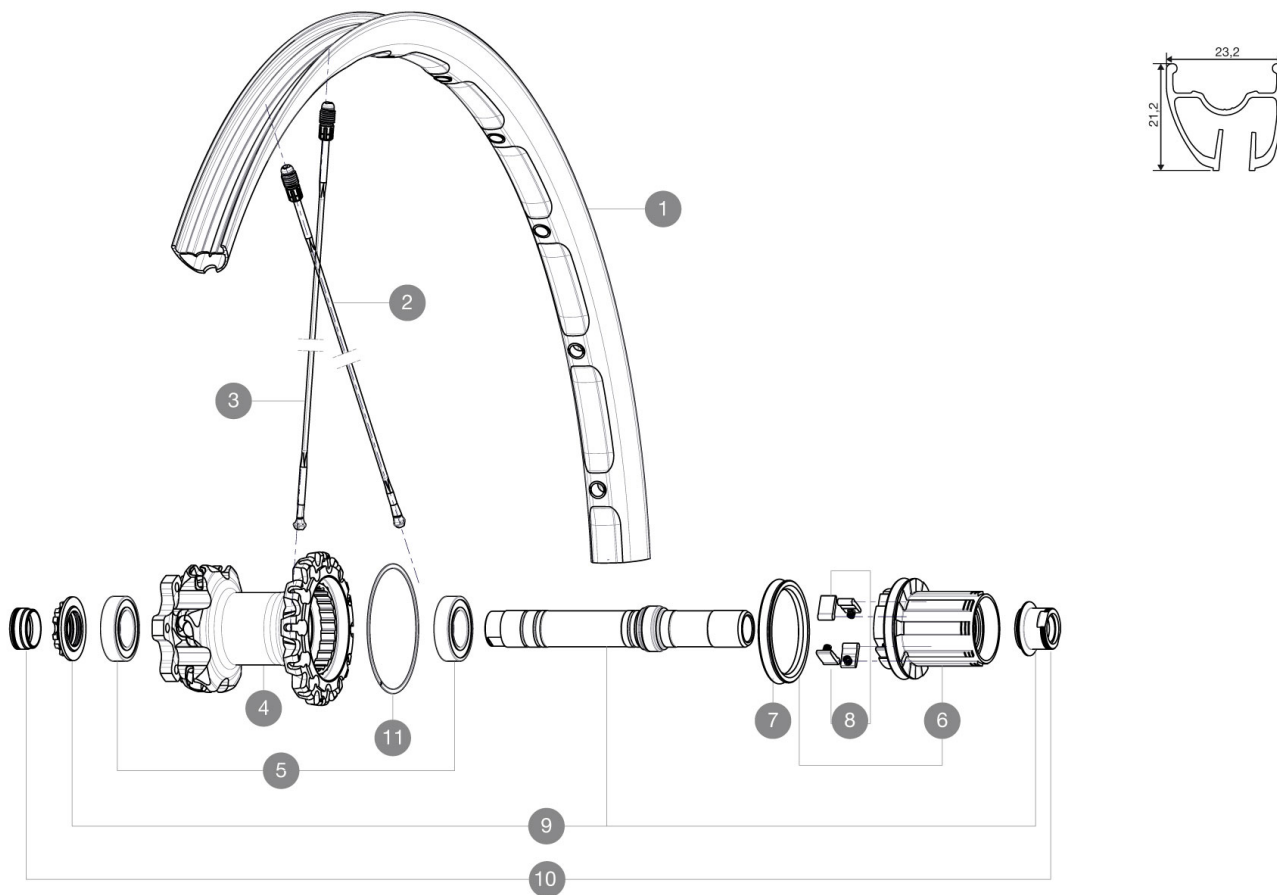

## REFERENCES WHEELS

### RIMS

&NBSP;:

1	35117413	"KIT REAR CROSSMAX ST 29" RIM"
---	----------	--------------------------------

### HUB SHELLS

5	M40076	HUB BEARINGS 17x30x7 6903 x 2
6	35126001	ITS-4 FREEWHEEL BODY + SEAL 2013 (NO PAWLS)
7	99610701	ITS-4 FREEWHEEL SEAL
8	99610601	PAWLS KIT FOR ITS-4 (OR TS-2)
9	30870401	REAR QRM + AXLE KIT ITS4 135mm from 2012
11	30871801	ELASTIC RING 56mm diam. ITS-4 20 SPOKES

### ADAPTERS

10	30859301	AXLE ADAPTER Rr 12x142/148mm Pro Carb MTB (Grey)
----	----------	--

**MAVIC** *Crossmax ST29Disc*

**Specifications**

WHEEL WEIGHTS