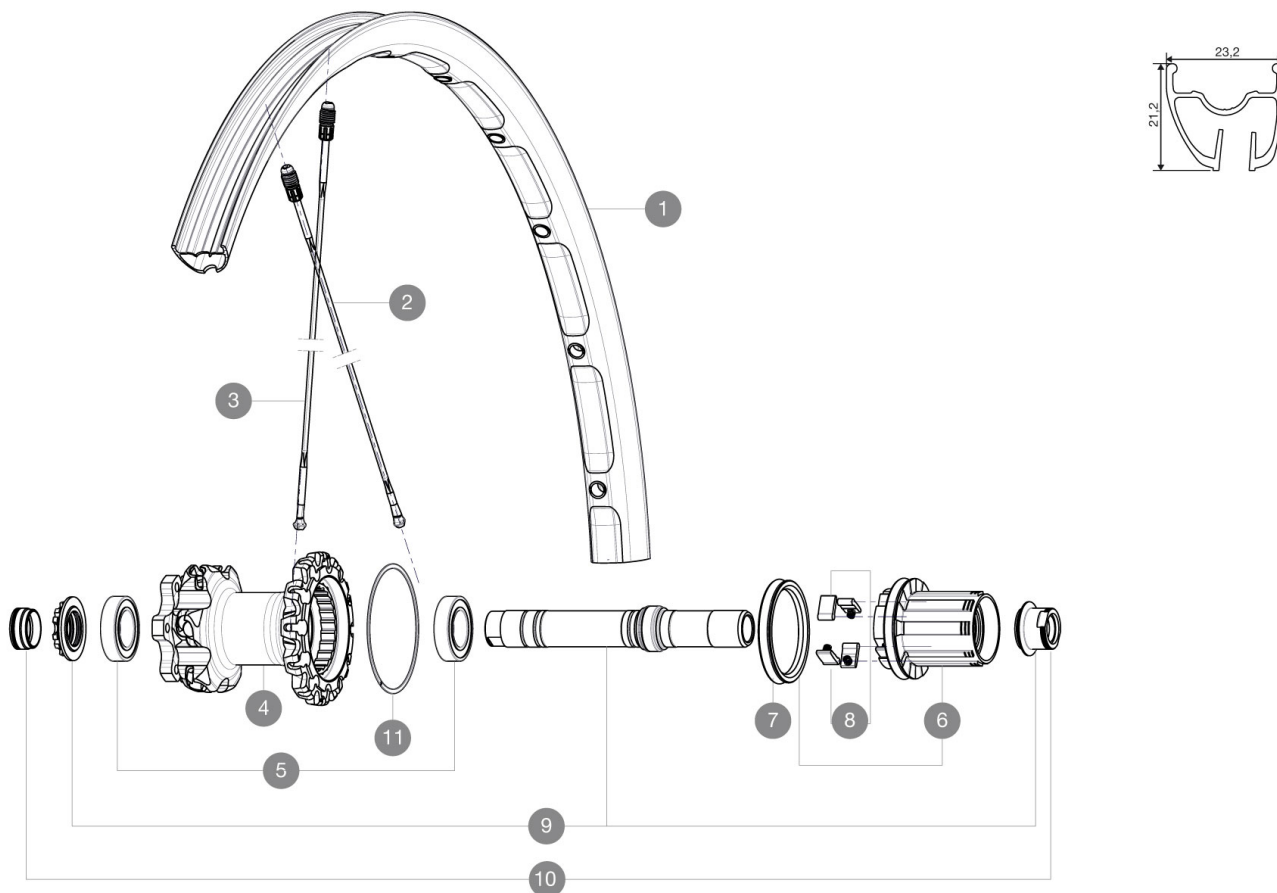

REFERENCES WHEELS

RIMS

&NBSP;:

1	35117413	"KIT REAR CROSSMAX ST 29" RIM"
---	----------	--------------------------------

SPOKES

2	35117601	"KIT 10 DS M7/7 CROSSMAX ST 29" SPK 270,5mm"
3	35117901	"KIT 10 NDS M7/7 CROSSMAX ST 29" SPK 300,5mm"

HUB SHELLS

5	M40076	HUB BEARINGS 17x30x7 6903 x 2
6	30870401	REAR QRM + AXLE KIT ITS4 135mm from 2012
7	99610701	ITS-4 FREEWHEEL SEAL
8	99610601	PAWLS KIT FOR ITS-4 (OR TS-2)
9	35126001	ITS-4 FREEWHEEL BODY + SEAL 2013 (NO PAWLS)
11	30871801	ELASTIC RING 56mm diam. ITS-4 20 SPOKES

ADAPTERS

10	30859301	AXLE ADAPTER Rr 12x142/148mm Pro Carb MTB (Grey)
----	----------	--

MAVIC *Crossmax ST29Disc*

Specifications

WHEEL WEIGHTS