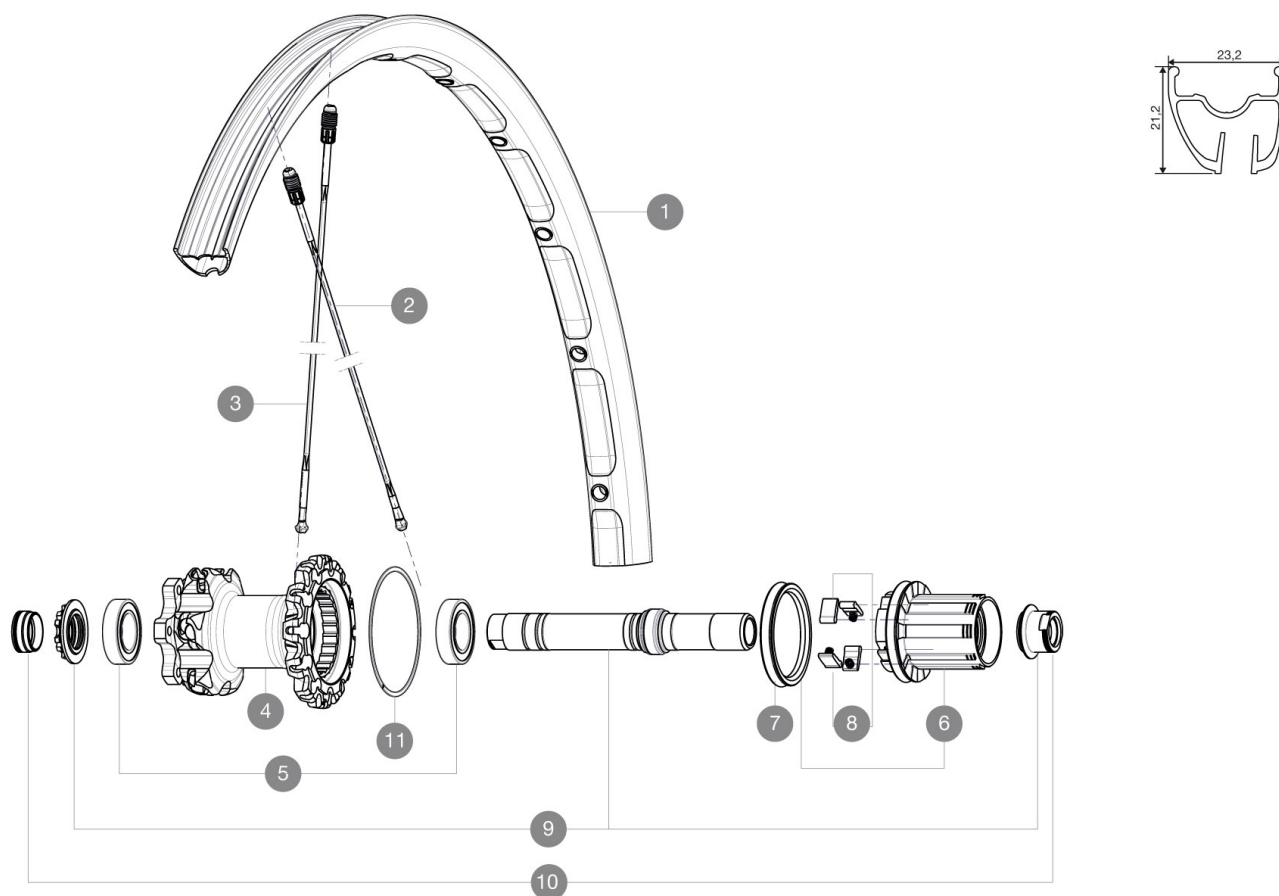

REFERENCES WHEELS

RIMS

&NBSP;:

1	35117413	"KIT REAR CROSSMAX ST 29" RIM"
---	----------	--------------------------------

SPOKES

2	35117601	"KIT 10 DS M7/7 CROSSMAX ST 29" SPK 270,5mm"
3	35117901	"KIT 10 NDS M7/7 CROSSMAX ST 29" SPK 300,5mm"

HUB SHELLS

5	M40076	HUB BEARINGS 17x30x7 6903 x 2
6	35126001	ITS-4 FREEWHEEL BODY + SEAL 2013 (NO PAWLS)
7	99610701	ITS-4 FREEWHEEL SEAL
8	99610601	PAWLS KIT FOR ITS-4 (OR TS-2)
9	30870401	REAR QRM + AXLE KIT ITS4 135mm from 2012
11	30871801	ELASTIC RING 56mm diam. ITS-4 20 SPOKES

ADAPTERS

10	30859301	AXLE ADAPTER Rr 12x142/148mm Pro Carb MTB (Grey)
----	----------	--

MAVIC *Crossmax ST29Disc*

2

2015

REAR

Specifications

WHEEL WEIGHTS