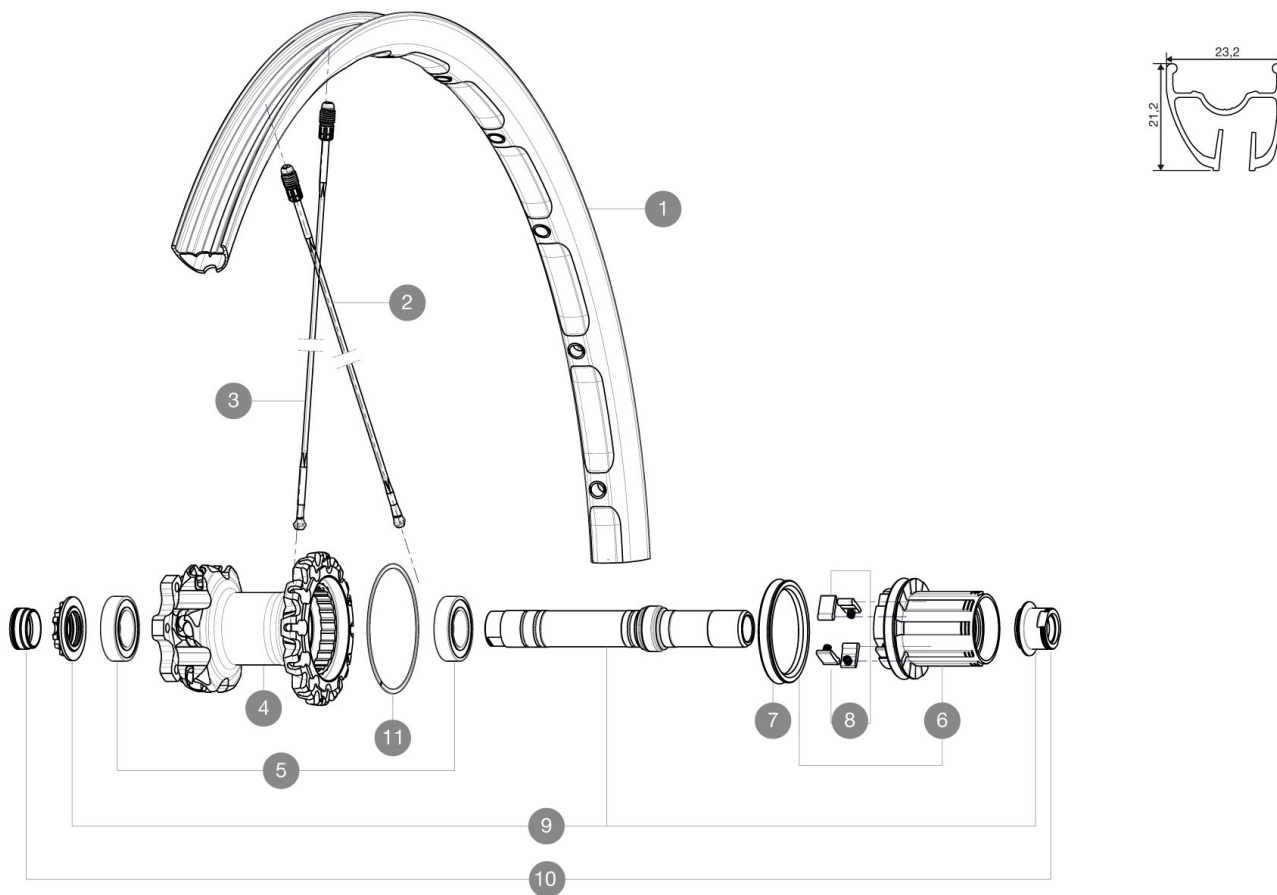

## REFERENCES WHEELS

### RIMS

&NBSP;:

1	35117413	"KIT REAR CROSSMAX ST 29" RIM"
---	----------	--------------------------------

### ADAPTERS

10	30859301	AXLE ADAPTER Rr 12x142/148mm Pro Carb MTB (Grey)
----	----------	--

### WHEEL WEIGHTS