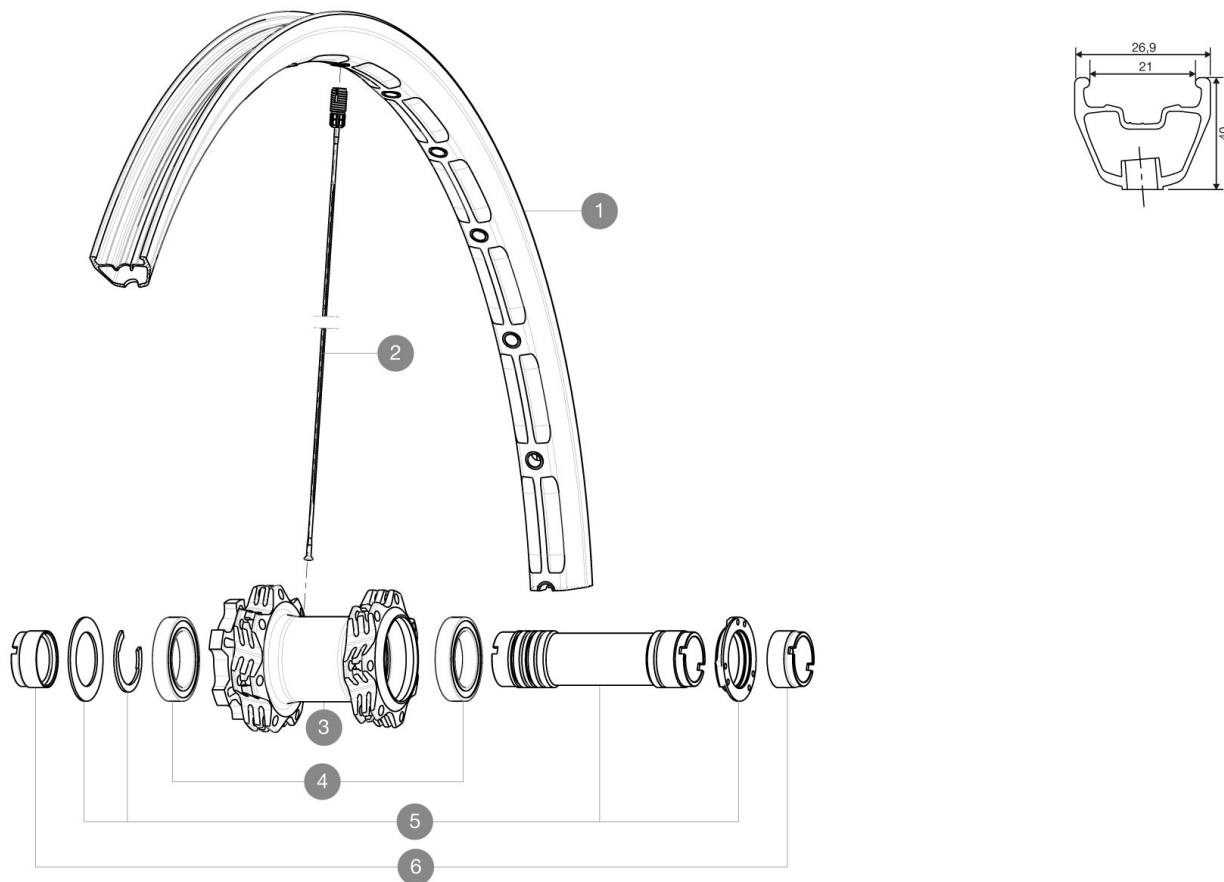

REFERENZEN RÄDER

F41801 DeemaxUlti27.5Ft Yellow

RIMS

VENTILLOCH Å (MM): 6,5 :

1 V2312210 FRONT RIM DEEMAX ULTIMATE 27,5"

SPOKES

2 V2380501 14 FRONT SPOKES DEEMAX 27,5" 284MM

HUB SHELLS

3 N/A NABENKÖRPER
4 M40179 FRT HUB BEARING KIT 20mm AXLE
5 30870501 FRONT AXLE 20mm CROSSMAX ST/SX + DEEMAX ULTI 2012

ADAPTERS

6 12982901 20mm adapter for Crossmax ST/SX (front wheel)

MAVIC *Deemax Ultimate 27.5*

Specifications

RADGEWICHTE

Radgewicht