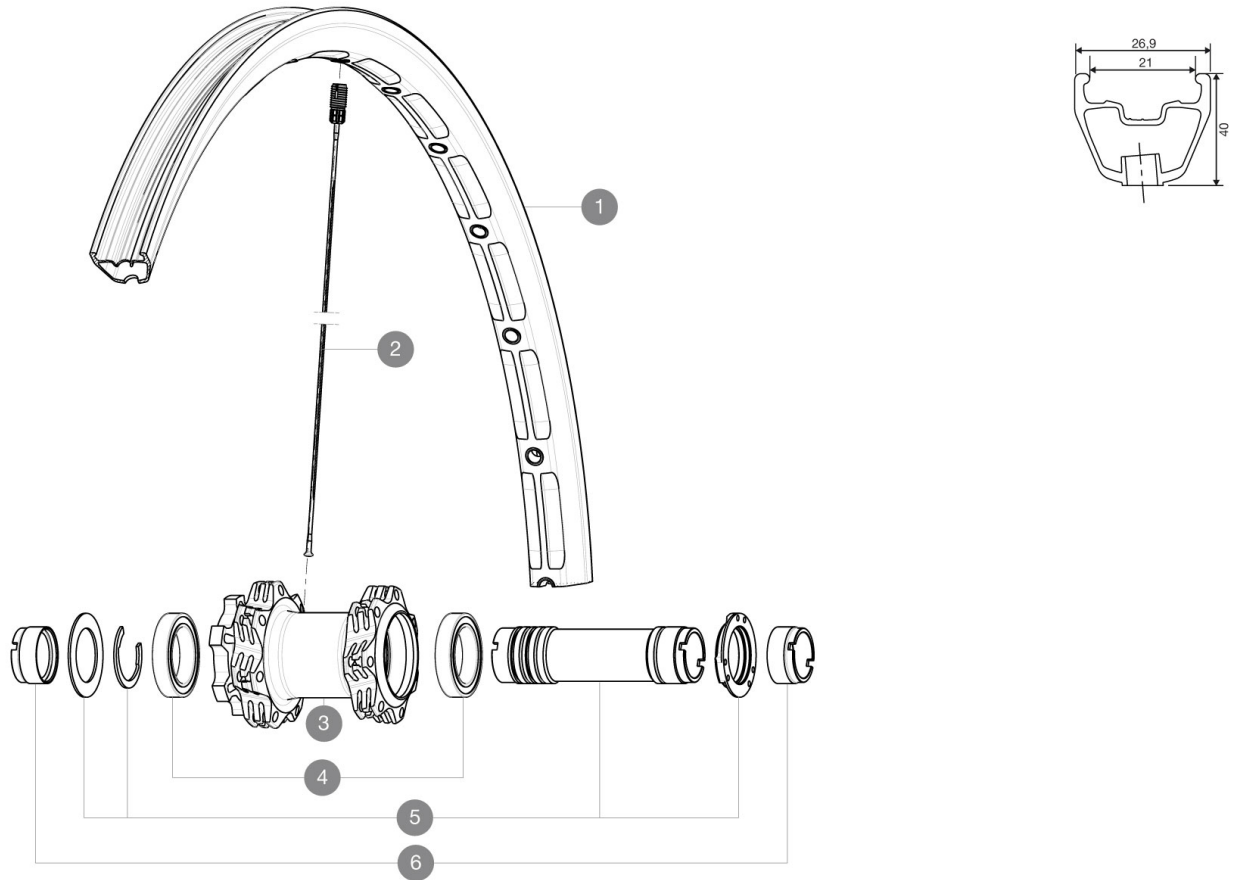

REFERENCES WHEELS

F41801 DeemaxUlti27.5Ft Yellow

RIMS

VALVE HOLE \bar{A} (MM): 6.5 :

1 V2312210 "KIT FRONT RIM DEEMAX ULTIMATE 27,5""

SPOKES

2 V2380501 "KIT 14 FRONT DEEMAX 27,5"" SPOKE 284mm"

HUB SHELLS

3 N/A HUB BODY
4 M40179 FRONT BEARING 25x37x7 20mm AXLE
5 30870501 FRONT AXLE 20mm CROSSMAX + DEEMAX ULTI 2012

ADAPTERS

6 12982901 ADAPTER Ft 20x110mm

MAVIC *Deemax Ultimate 27.5*

Specifications

WHEEL WEIGHTS

Wheel weight