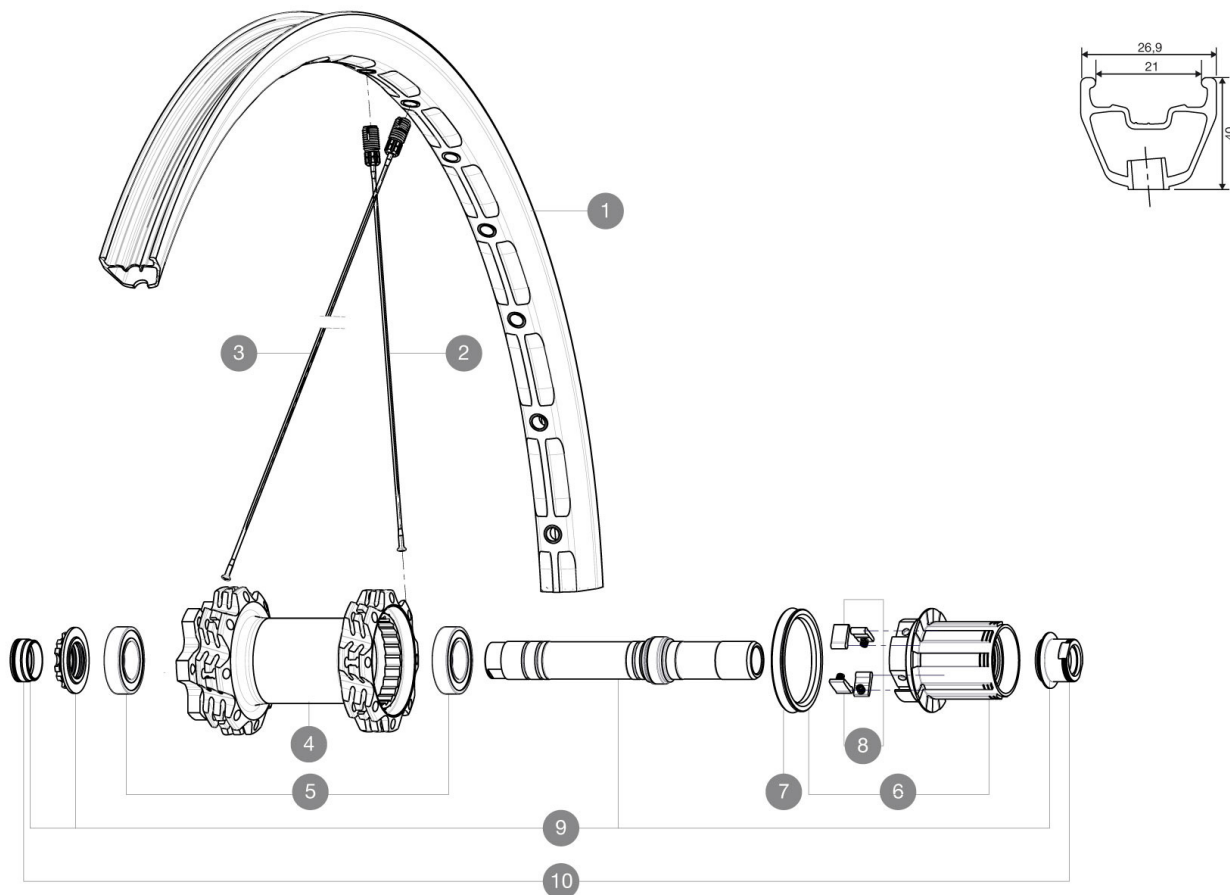

REFERENZEN RÄDER

R67301 DeemaxUlti27.5Rr12x150

R67401 DxUlti27.5Rr12x150XX1 YE

RIMS

VENTILLOCH Å (MM): 6,5 :

1	V2312313	REAR RIM DEEMAX ULTIMATE 27,5"
---	----------	--------------------------------

SPOKES

2	V2380601	16 DRIVE SIDE SPOKES DEEMAX 27,5" 278,5MM
3	V2380701	16 OPPOSITE DRIVE SIDE SPOKES DEEMAX 27,5" 280,5MM

HUB SHELLS

4	N/A	NABENKÖRPER
5	M40076	HUB BEARINGS 17x30x7 6903 x 2
6	35126001	ITS-4 FREEWHEEL BODY + SEAL 2013 (WITHOUT PAWLS)
7	99610701	ITS4 SEAL
8	99610601	ITS4 PAWLS KIT
9	30870401	REAR AXLE KIT ITS4 135mm D6T/DCL 2012

ADAPTERS

10	30872201	FORK REST ITS-4 135mm REAR AXLE > 2012
----	----------	--

MAVIC *Deemax Ultimate 27.5*

Specifications

RADGEWICHTE

Radgewicht