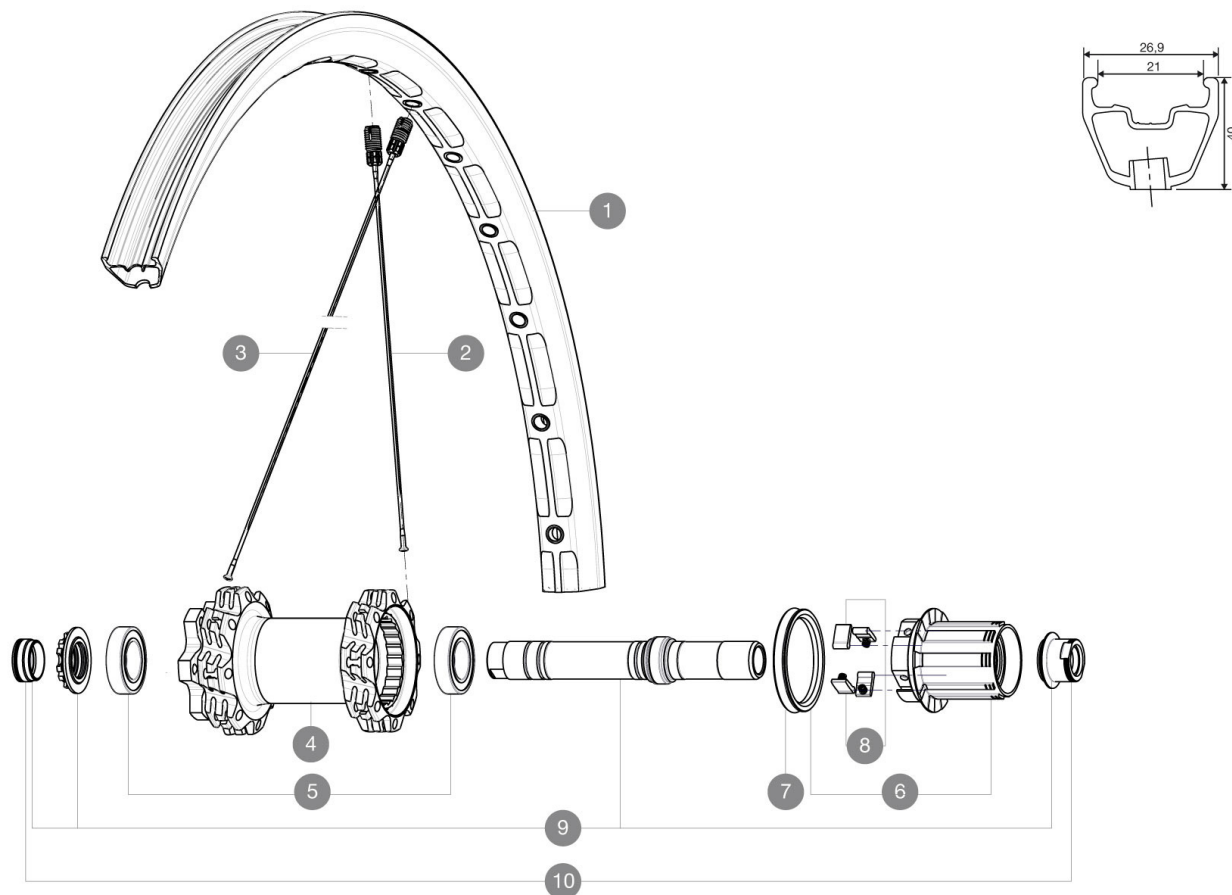

## RIMS

VALVE HOLE  $\bar{A}$  (MM): 6.5 :

1 V2312313 "KIT REAR RIM DEEMAX ULTIMATE 27,5""

## SPOKES

2 V2380601 "KIT 16 DRIVE SIDE DEEMAX 27,5"" SPOKE 278,5mm"  
3 V2380701 "KIT 16 NDS DEEMAX 27,5"" SPOKE 280,5mm"

## HUB SHELLS

4 N/A HUB BODY  
5 M40076 HUB BEARINGS 17x30x7 6903 x 2  
6 35126001 ITS-4 FREEWHEEL BODY + SEAL 2013 (NO PAWLS)  
7 99610701 ITS-4 FREEWHEEL SEAL  
8 99610601 PAWLS KIT FOR ITS-4 (OR TS-2)  
9 30870401 REAR QRM + AXLE KIT ITS4 135mm from 2012

### **WHEEL WEIGHTS**

Wheel weight