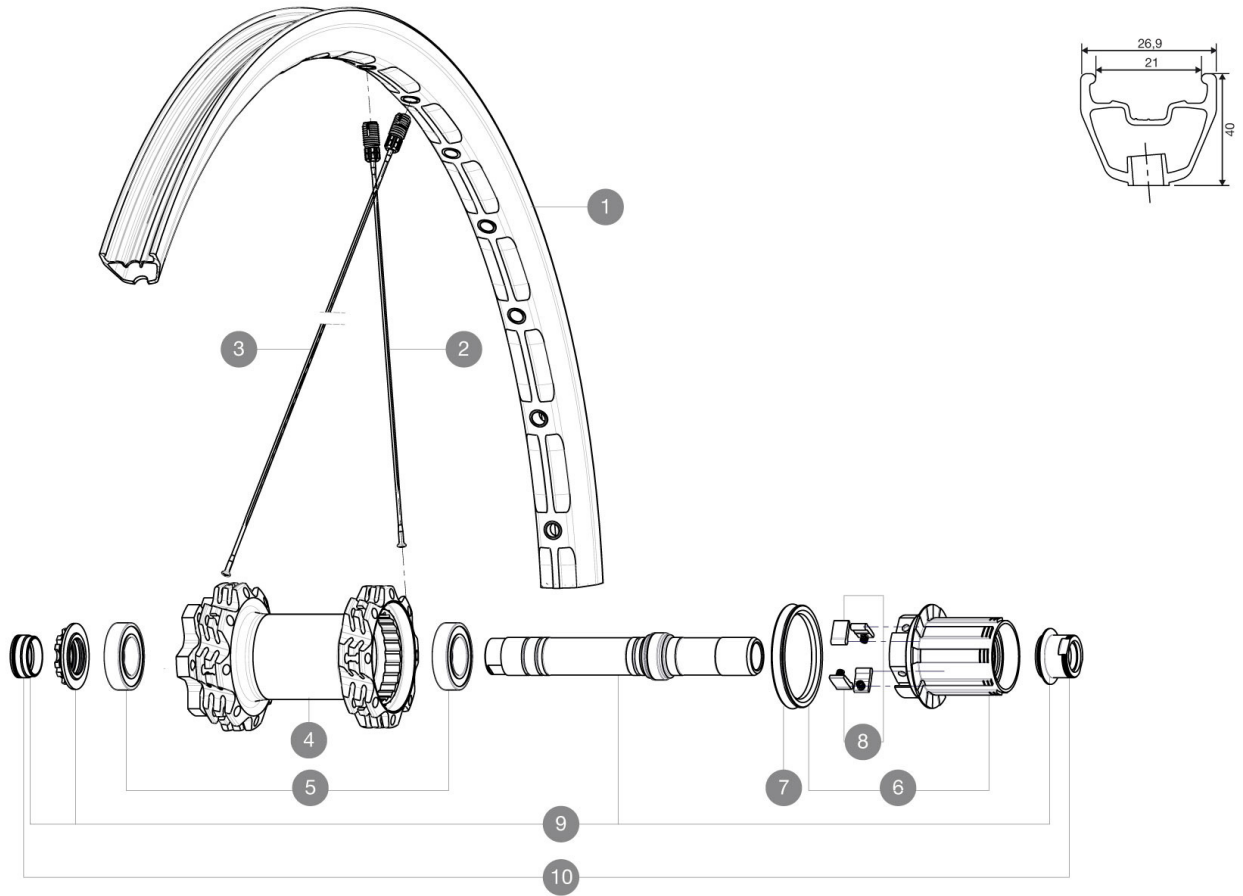

REFERENCES WHEELS

R67301	DeemaxUlti27.5Rr12x150	R67401	DxUlti27.5Rr12x150XX1 YE
--------	------------------------	--------	--------------------------

RIMS

VALVE HOLE \bar{A} (MM): 6.5 :

1	V2312313	"KIT REAR RIM DEEMAX ULTIMATE 27,5""
---	----------	--------------------------------------

SPOKES

2	V2380601	"KIT 16 DRIVE SIDE DEEMAX 27,5"" SPOKE 278,5mm"
3	V2380701	"KIT 16 NDS DEEMAX 27,5"" SPOKE 280,5mm"

HUB SHELLS

4	N/A	HUB BODY
5	M40076	HUB BEARINGS 17x30x7 6903 x 2
6	35126001	ITS-4 FREEWHEEL BODY + SEAL 2013 (NO PAWLS)
7	99610701	ITS-4 FREEWHEEL SEAL
8	99610601	PAWLS KIT FOR ITS-4 (OR TS-2)
9	30870401	REAR QRM + AXLE KIT ITS4 135mm from 2012

ADAPTERS

10	30872201	FRAME SUPPORT ITS-4 135mm REAR AXLE > 2012
----	----------	--

MAVIC *Deemax Ultimate 27.5*

Specifications

WHEEL WEIGHTS

Wheel weight