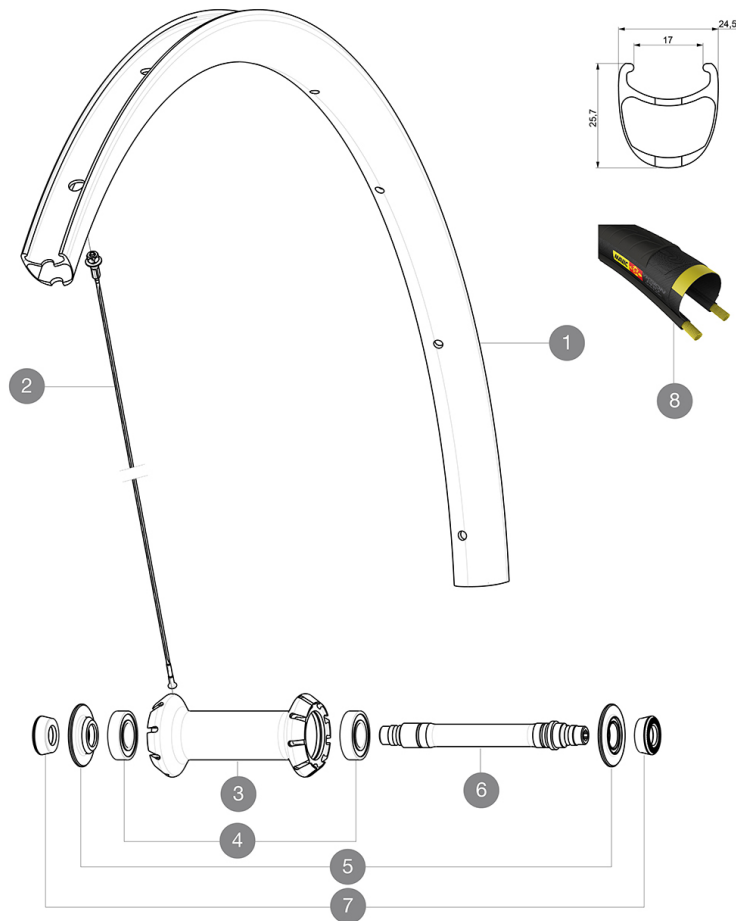

MAVIC Ksyrium Pro Carbon SL C

1
2016
FRONT

ASTM CATEGORY 1 : road only
Recommended weight limit : 120kg
Recommended tyre sizes: 25 to 52 mm
Max. Pressure: 25mm 7.7 bars - 110 PSI

REFERENCES WHEELS

F27401 KProCarbSL C Ft

RIMS

VALVE HOLE \bar{A} (MM): 6,5 :

1	V2401410	KIT FRT RIM KSYRIUM PRO CARBON SL Clincher - while stock las
1	V2737310	KIT FRONT RIM KSYRIUM PRO CARBON SL UST
	V3720101	25mm UST Tape for 19 to 22mm Road Rims
	V2690101	KIT CARBON RIM TAPE 21x622mm - FOR CARBON RIM

Specifications

RIMS

- **Material** : 3K carbon fibers
- **Height** : 25mm
- **Material** : 3K carbon fibers
- **Drilling** : traditional
- **Material** : 3K carbon fibers
- **Brake track** : carbon with TgMAX technology
- **Valve hole diameter** : 6.5 mm
- **Tyre** : clincher
- **ETRTO size** : 622x17C
- **Height** : 25mm
- **Height** : 25mm
- **Recommended tyre sizes** : 25 to 52 mm
- **Drilling** : traditional
- **Drilling** : traditional
- **Brake track** : carbon with TgMAX technology
- **Brake track** : carbon with TgMAX technology
- **Brake track** : carbon
- **Brake track** : carbon
- **Valve hole diameter** : 6.5 mm
- **Valve hole diameter** : 6.5 mm
- **Tyre** : clincher
- **Tyre** : clincher

VERSIONS

- **Color** : Black only
- **Color** : Black only

WHEEL WEIGHTS

Wheel weight 615