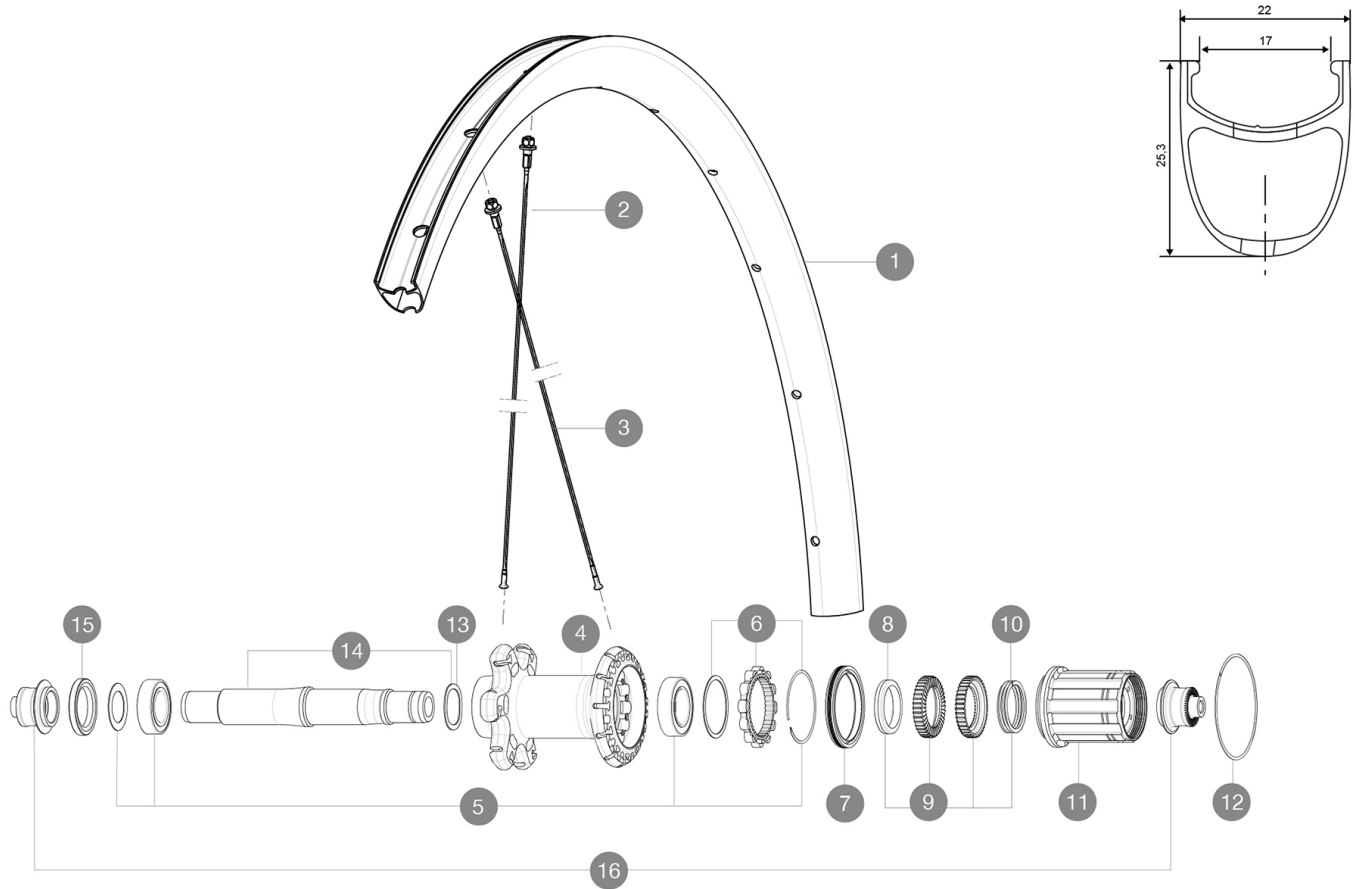

**MAVIC** *Ksyrium Pro Carbon SL C*

ASTM CATEGORY 1 : road only  
 Recommended weight limit : 120kg  
 Recommended tyre sizes: 25 to 52 mm  
 Max. Pressure: 25mm 7.7 bars - 110 PSI

**REFERENCES WHEELS**

R51301 KProCarbSL C Rr

**RIMS**VALVE HOLE  $\bar{A}$  (MM): 6,5 :

1	V2737513	KIT REAR RIM KSYRIUM PRO CARBON SL UST
1	V2401513	KIT RR RIM KSYRIUM PRO CARBON SL Clincher - while stock last
	V3720101	25mm UST Tape for 19 to 22mm Road Rims
	V2690101	KIT CARBON RIM TAPE 21x622mm - FOR CARBON RIM

### RIMS

- **Material** : 3K carbon fibers
- **Height** : 25mm
- **Drilling** : traditional
- **Material** : 3K carbon fibers
- **Material** : 3K carbon fibers
- **Brake track** : carbon with TgMAX technology
- **Valve hole diameter** : 6.5 mm
- **Tyre** : clincher
- **ETRTO size** : 622x17C
- **Height** : 25mm
- **Height** : 25mm
- **Recommended tyre sizes** : 25 to 52 mm
- **Drilling** : traditional
- **Drilling** : traditional
- **Brake track** : carbon with TgMAX technology
- **Brake track** : carbon with TgMAX technology
- **Brake track** : carbon
- **Brake track** : carbon
- **Valve hole diameter** : 6.5 mm
- **Valve hole diameter** : 6.5 mm
- **Tyre** : clincher
- **Tyre** : clincher

### WHEEL WEIGHTS

Wheel weight 775