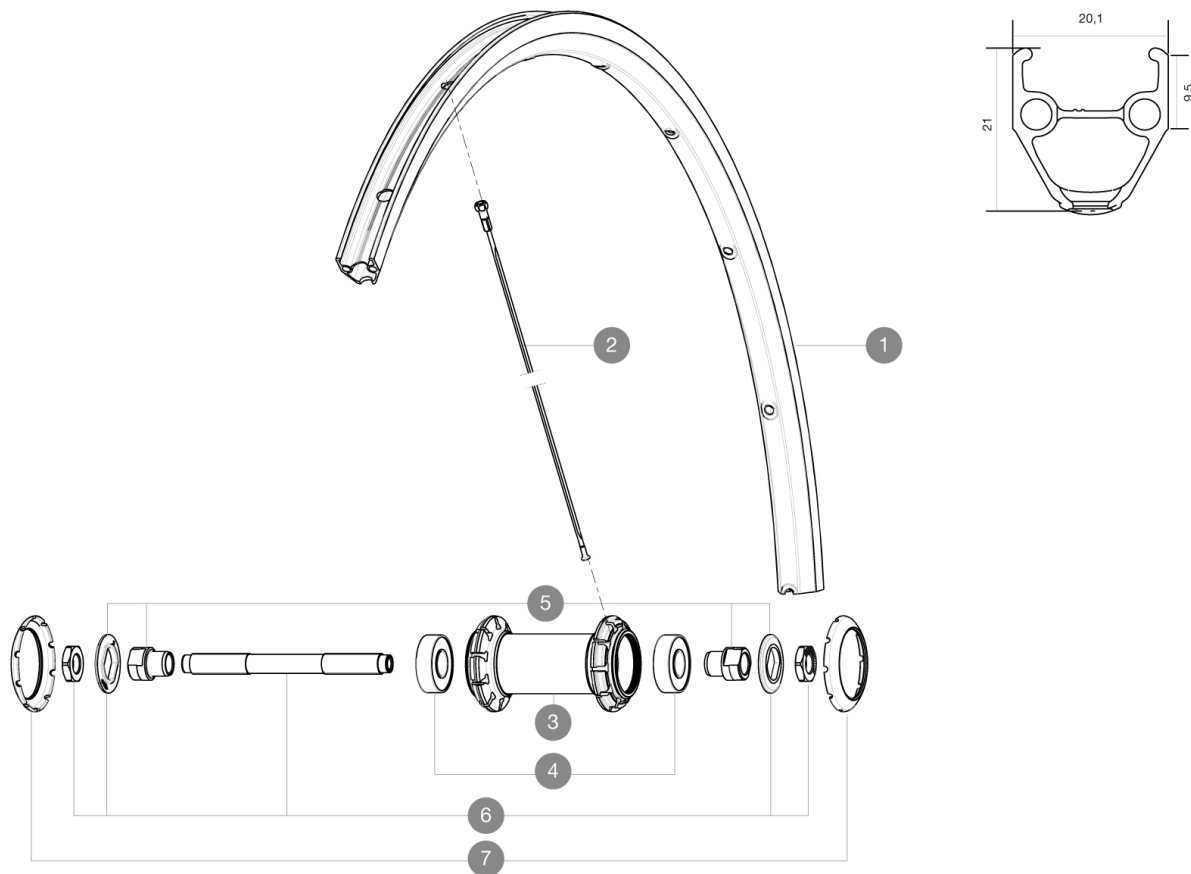

23mm -

8Bar/115PSI

ASTM CATEGORY 1 : road only

For a longer longevity of the wheel, Mavic recommends that the total weight supported by the wheels doesn't exceed 120kg, bike included

Recommended tyre sizes: 25 to 52 mm

23mm 8.7 bars - 125 psi, 25mm 7.7 bars - 110 psi

52mm-5Bar/72PSI

## RIMS

バルブ穴径 (MM) : 6,5 :

1	V2403015	KIT FRONT/REAR RIM AKSIUM
---	----------	---------------------------

## SPOKES

2	V4160101	Kit 10 stainless spokes 285 Ft Ksyrium Equipe S/Ft & NDS Aks
2	10844901	KIT 10 FT KSYRIUM EQ S/FT+NDS AKSIUM SPK 285mm - while stock