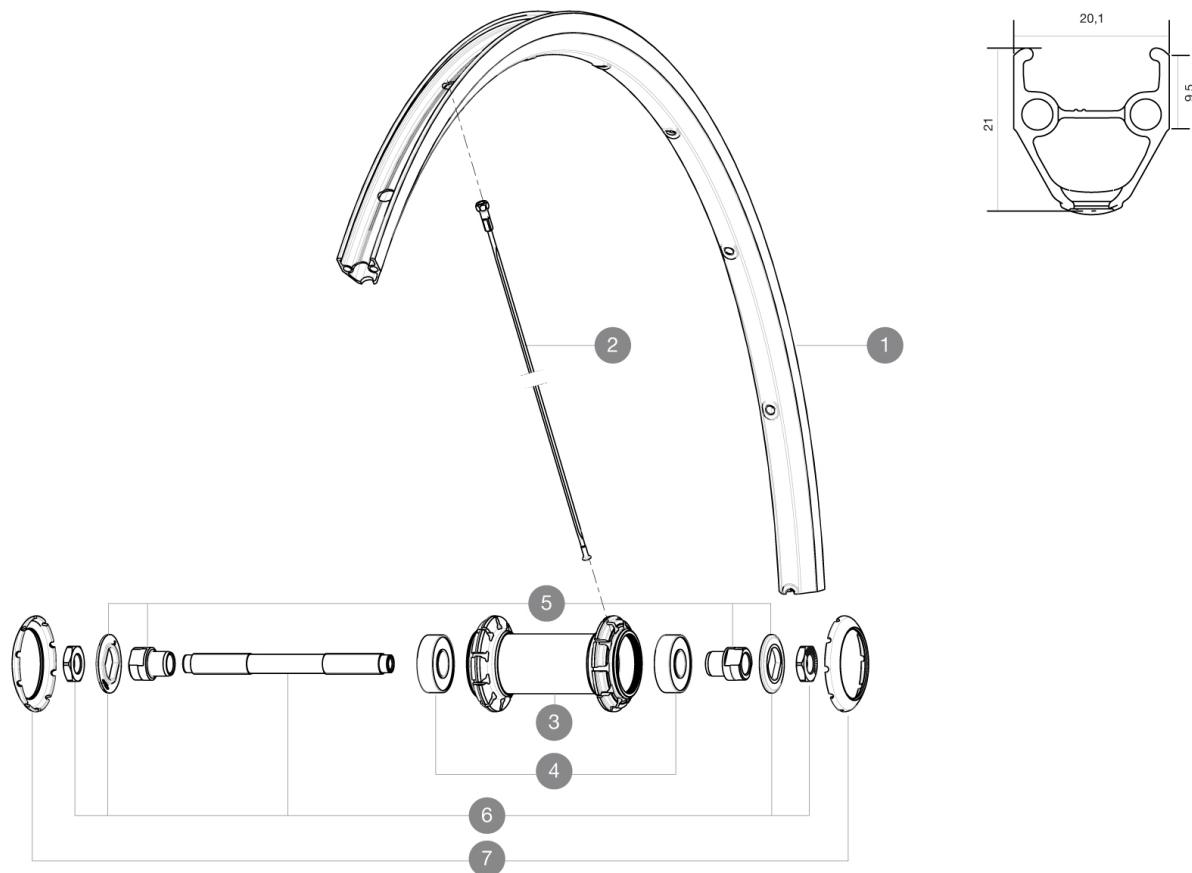

ASTM CATEGORY 1 : road only

For a longer longevity of the wheel, Mavic recommends that the total weight supported by the wheels doesn't exceed 120kg, bike included

Recommended tyre sizes: 25 to 52 mm

23mm 8.7 bars - 125 psi, 25mm 7.7 bars - 110 psi

参照ホイール

F44101 Aksium Ft

RIMS

バルブ穴径 (MM) : 6,5 :

1	V2403015	KIT FRONT/REAR RIM AKSIUM
---	----------	---------------------------

SPOKES

2	V4160101	Kit 10 stainless spokes 285 Ft Ksyrium Equipe S/Ft & NDS Aks
2	10844901	KIT 10 FT KSYRIUM EQ S/FT+NDS AKSIUM SPK 285mm - while stock

HUB SHELLS

4	M40318	HUB BEARING KIT 6001
5	99603801	SHORT EXPENSIBLE BEARING SUPPORTS > 2008
6	99603701	FRONT AXLE QRM ROAD 2008
7	12034401	KIT 3 HUB CAPS AERO 10 SLOTS BLACK

付属品

BR101 quick releases	
Rim tape	
BR101 quick releases	
BR101 quick releases	
BR101 quick releases	
BR101 quick releases	
BR101 quick releases	
BR101 quick releases	
User guide	
Rim tape	
Rim tape	
Rim tape	
Rim tape	
Rim tape	
Rim tape	
User guide	
User guide	
User guide	
User guide	
User guide	