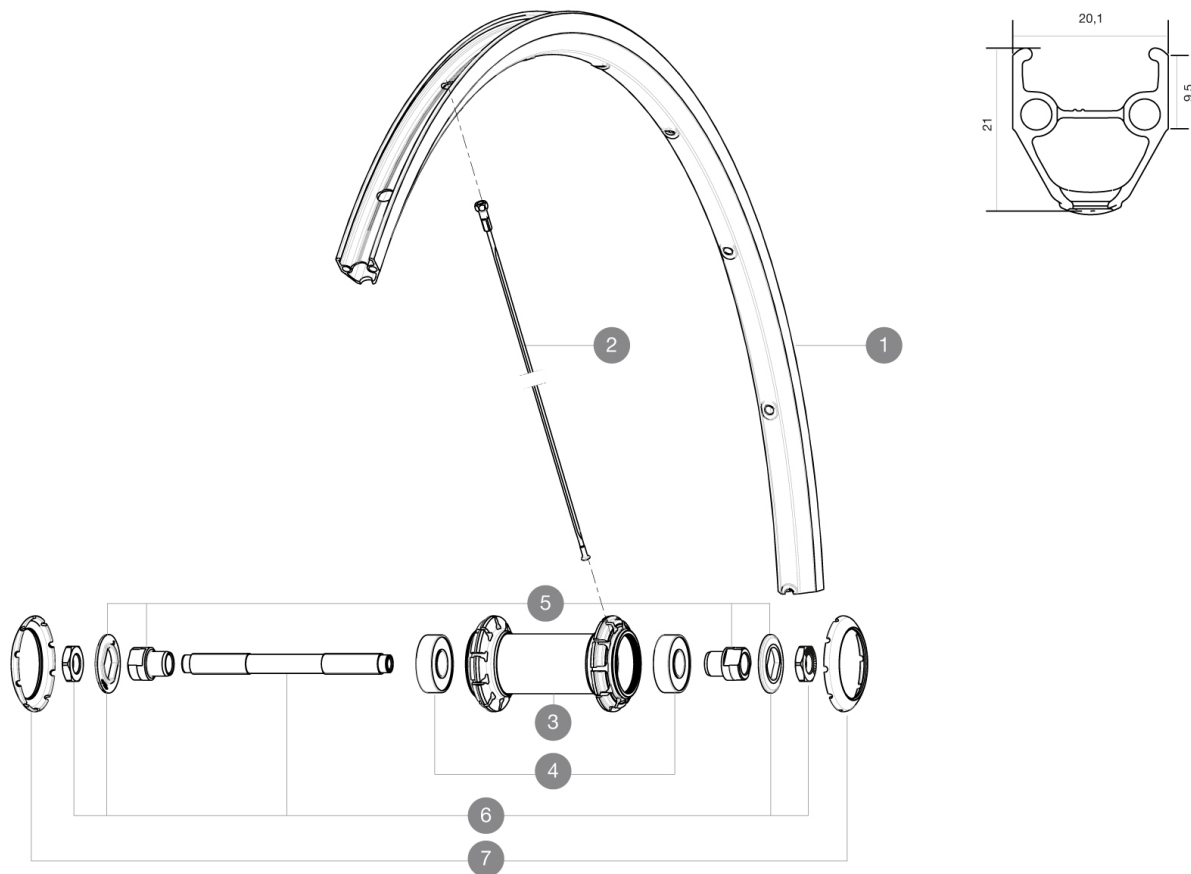

23mm -

8Bar/115PSI

ASTM CATEGORY 1 : road only

For a longer longevity of the wheel, Mavic recommends that the total weight supported by the wheels doesn't exceed 120kg, bike included

Recommended tyre sizes: 25 to 52 mm

23mm 8.7 bars - 125 psi, 25mm 7.7 bars - 110 psi

52mm-5Bar/72PSI

参照ホイール

F44101 AKSIUM 25 RB 700 QR

RIMS

バルブ穴径 (MM) : 6,5 :

1	V2403015	KIT FRONT/REAR RIM AKSIUM
---	----------	---------------------------

SPOKES

2	V4160101	Kit 10 stainless spokes 285 Ft Ksyrium Equipe S/Ft & NDS Aks
2	10844901	KIT 10 FT KSYRIUM EQ S/FT+NDS AKSIUM SPK 285mm - while stock

HUB SHELLS

4	M40318	HUB BEARING KIT 6001
5	99603801	SHORT EXPENSIBLE BEARING SUPPORTS > 2008
6	99603701	FRONT AXLE QRM ROAD 2008
7	12034401	KIT 3 HUB CAPS AERO 10 SLOTS BLACK