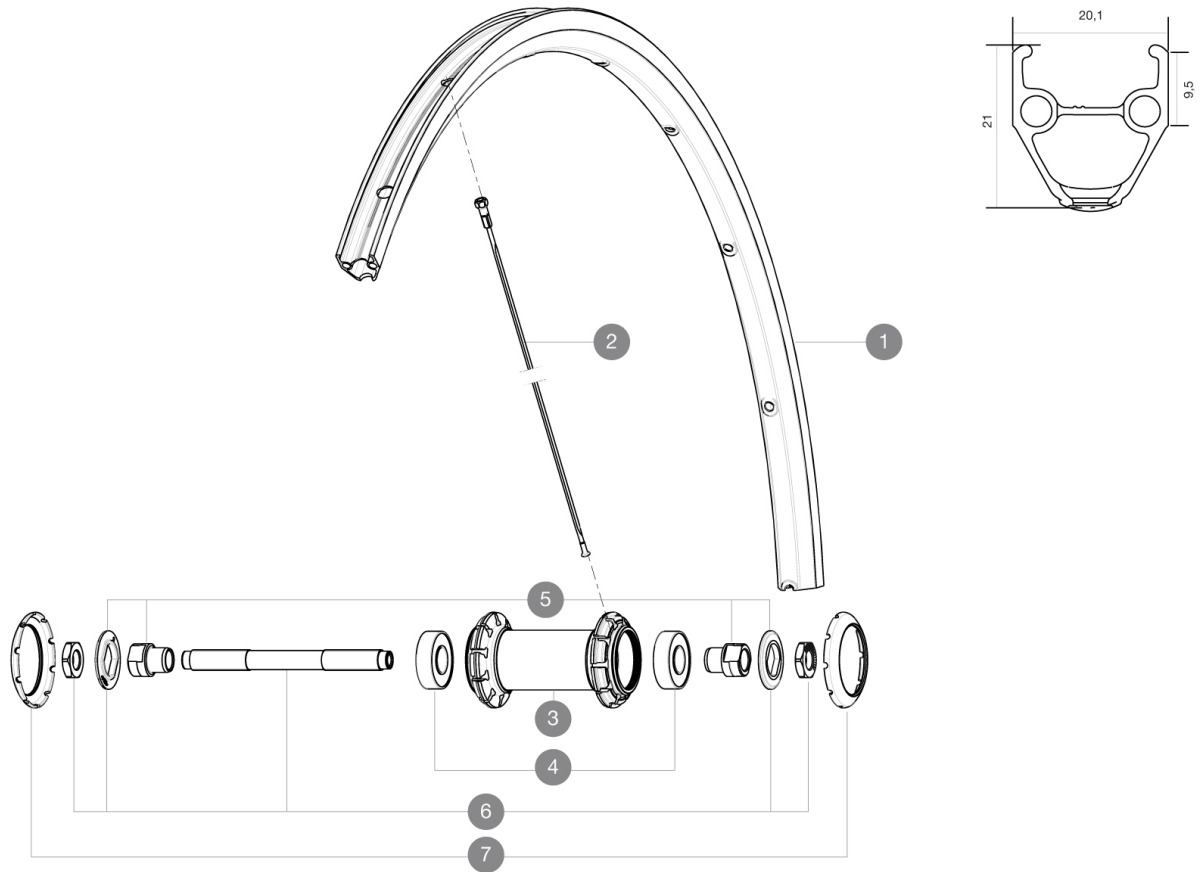

Maximum tyre pressure: 2.55bar/37PSI with a 54mm tyre - 1.3bar/19PSI with a 125mm tyre
 ASTM CATEGORY 1 : road only
 Recommended weight limit : 120kg
 Recommended tyre sizes: 25 to 52 mm
 Max. Pressure: 23mm 8.7 bars - 125 psi, 25/28mm 7.7 bars - 110 psi
 Maximum tyre size: width 52mm - pressure max. 5Bar/72PSI

REFERENCES WHEELS

F44101 AKSIUM 25 RB 700 QR

RIMS

VALVE HOLE \bar{A} (MM): 6,5 :

1 V2403015 KIT FRONT/REAR RIM AKSIUM

SPOKES

2 V4160101 Kit 10 stainless spokes 285 Ft Ksyrium Equipe S/Ft & NDS Aks
 2 10844901 KIT 10 FT KSYRIUM EQ S/FT+NDS AKSIUM SPK 285mm - while stock

HUB SHELLS

4 M40318 KIT 2 HUB BEARINGS 6001
 5 99603801 SHORT EXPENSIBLE BEARING SUPPORTS > 2008
 6 99603701 FRONT AXLE QRM ROAD 2008
 7 12034401 KIT 3 HUB CAPS AERO 10 SLOTS BLACK

DELIVERED WITH

BR101 quick releases	
Rim tape	
BR101 quick releases	
BR101 quick releases	
BR101 quick releases	
BR101 quick releases	
BR101 quick releases	
BR101 quick releases	
BR101 quick releases	
User guide	
Rim tape	
Rim tape	
Rim tape	
Rim tape	
Rim tape	
Rim tape	
Rim tape	
Rear QR adapters (non-boost wheel)	
User guide	
User guide	