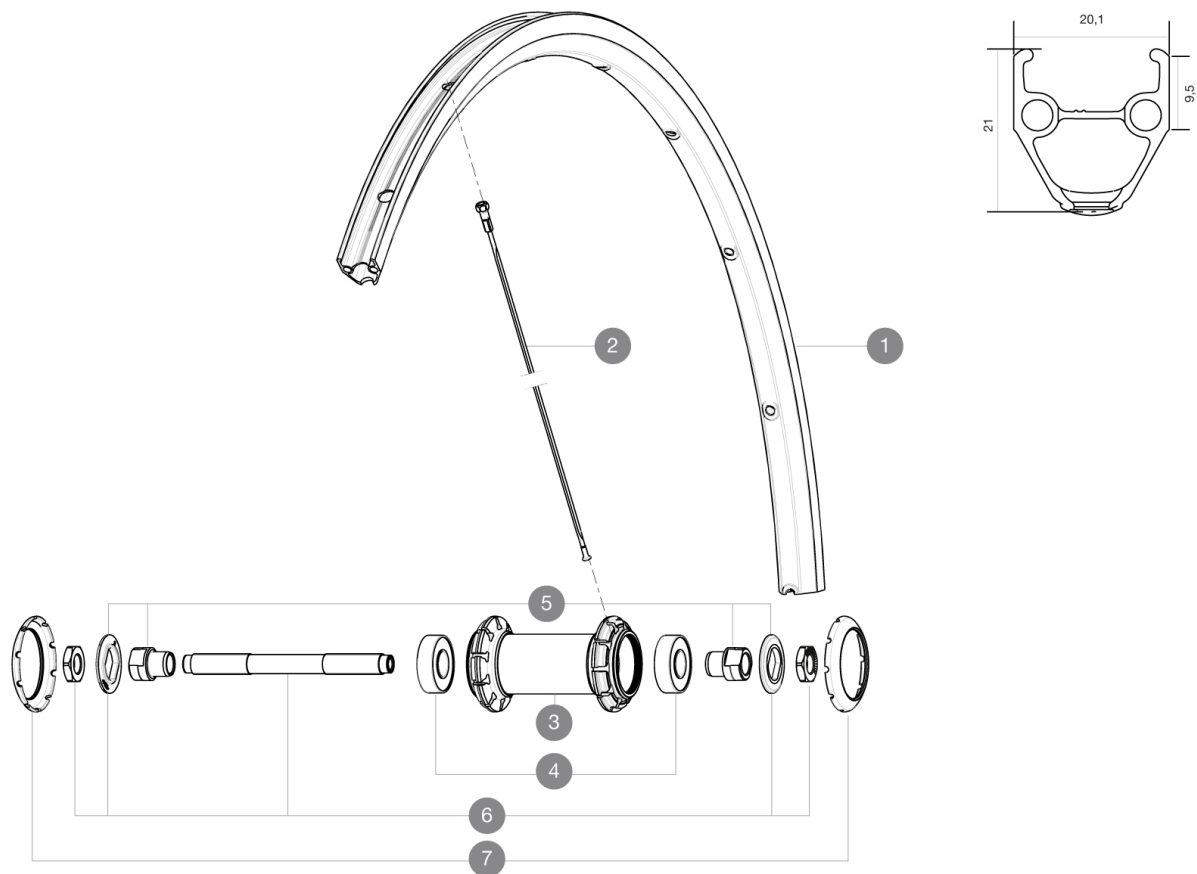

ASTM CATEGORY 1 : road only
 Maximum tyre pressure: 2.55bar/37PSI with a 54mm tyre - 1.3bar/19PSI with a 125mm tyre
 Recommended weight limit : 120kg
 Recommended tyre sizes: 25 to 52 mm
 Max. Pressure: 23mm 8.7 bars - 125 psi, 25/28mm 7.7 bars - 110 psi
 Maximum tyre size: width 52mm - pressure max. 5Bar/72PSI

REFERENCES WHEELS

F44101 AKSIUM 25 RB 700 QR

RIMS

VALVE HOLE \bar{A} (MM): 6,5 :

1 V2403015 KIT FRONT/REAR RIM AKSIUM

SPOKES

2 V4160101 Kit 10 stainless spokes 285 Ft Ksyrium Equipe S/Ft & NDS Aks
 2 10844901 KIT 10 FT KSYRIUM EQ S/FT+NDS AKSIUM SPK 285mm - while stock

HUB SHELLS

4 M40318 KIT 2 HUB BEARINGS 6001
 5 99603801 SHORT EXPENSIBLE BEARING SUPPORTS > 2008
 6 99603701 FRONT AXLE QRM ROAD 2008
 7 12034401 KIT 3 HUB CAPS AERO 10 SLOTS BLACK

DELIVERED WITH

BR101 quick releases	
User guide	
Rim tape	
BR101 quick releases	
BR101 quick releases	
BR101 quick releases	
BR101 quick releases	
BR101 quick releases	
BR101 quick releases	
BR101 quick releases	
BR101 quick releases	
BR101 quick releases	
User guide	
Rim tape	
Rim tape	
Rim tape	
Rim tape	
Rim tape	
Rear QR adapters (non-boost wheel)	
Rear QR adapters (non-boost wheel)	