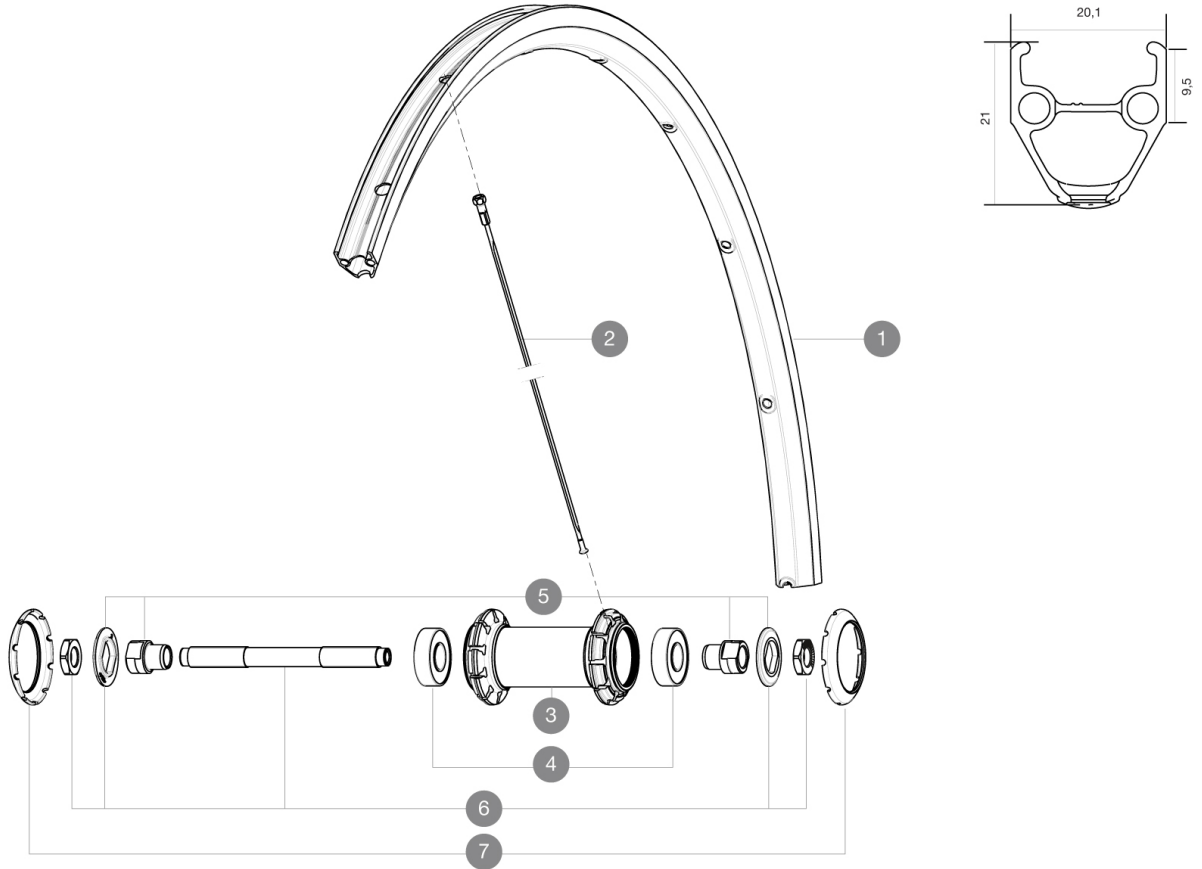

ASTM CATEGORY 1 : road only  
 Maximum tyre pressure: 2.55bar/37PSI with a 54mm tyre - 1.3bar/19PSI with a 125mm tyre  
 Recommended weight limit : 120kg  
 Recommended tyre sizes: 25 to 52 mm  
 Max. Pressure: 23mm 8.7 bars - 125 psi, 25/28mm 7.7 bars - 110 psi  
 Maximum tyre size: width 52mm - pressure max. 5Bar/72PSI

**REFERENCES WHEELS**

F44101 Aksium Ft

**RIMS**

VALVE HOLE  $\bar{A}$  (MM): 6,5 :

|          |          |                           |
|----------|----------|---------------------------|
| <b>1</b> | V2403015 | KIT FRONT/REAR RIM AKSIUM |
|----------|----------|---------------------------|

**SPOKES**

|          |          |  |
|----------|----------|--|
| <b>2</b> | V4160101 | Kit 10 stainless spokes 285 Ft Ksyrium Equipe S/Ft & NDS Aks |
| <b>2</b> | 10844901 | KIT 10 FT KSYRIUM EQ S/FT+NDS AKSIUM SPK 285mm - while stock |

**HUB SHELLS**

|          |          |  |
|----------|----------|--|
| <b>4</b> | M40318   | KIT 2 HUB BEARINGS 6001                  |
| <b>5</b> | 99603801 | SHORT EXPENSIBLE BEARING SUPPORTS > 2008 |
| <b>6</b> | 99603701 | FRONT AXLE QRM ROAD 2008                 |
| <b>7</b> | 12034401 | KIT 3 HUB CAPS AERO 10 SLOTS BLACK       |