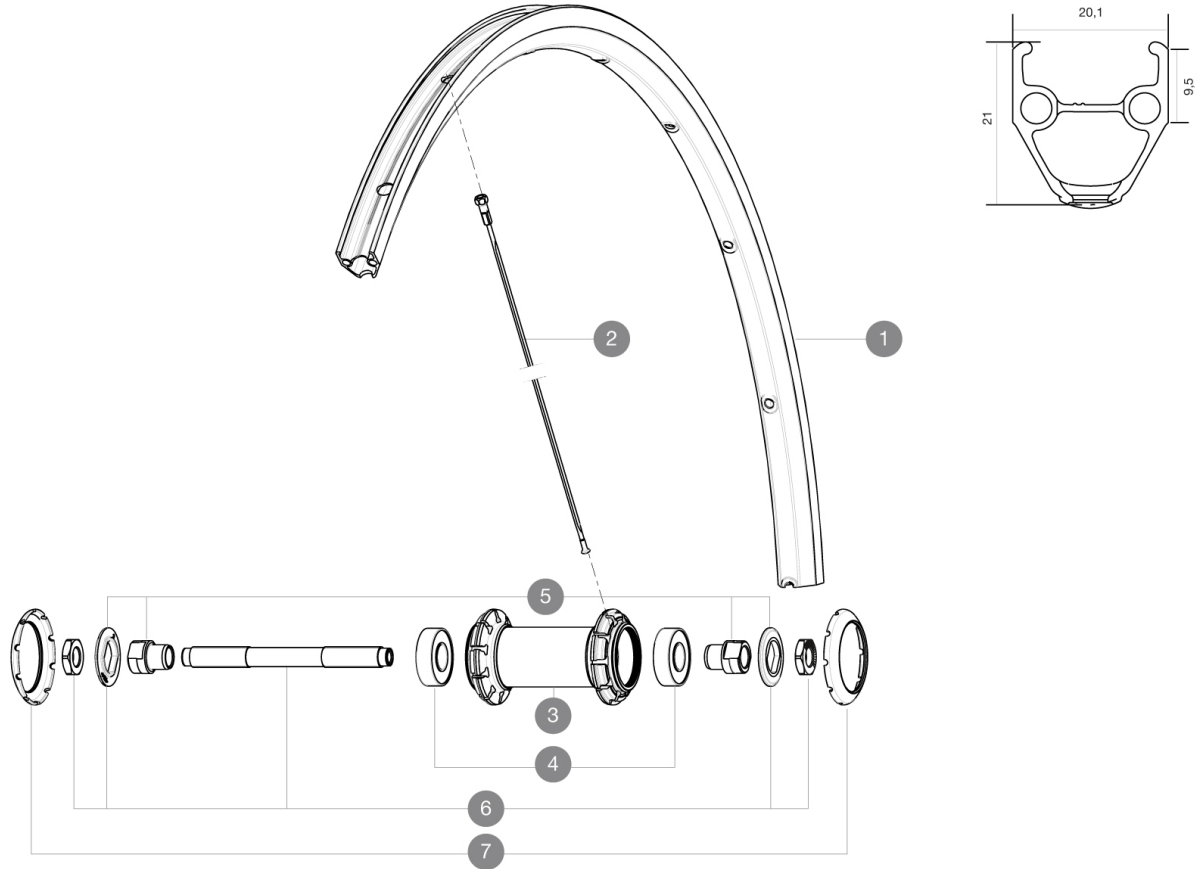

ASTM CATEGORY 1 : road only
 Maximum tyre pressure: 2.55bar/37PSI with a 54mm tyre - 1.3bar/19PSI with a 125mm tyre
 Recommended weight limit : 120kg
 Recommended tyre sizes: 25 to 52 mm
 Max. Pressure: 23mm 8.7 bars - 125 psi, 25/28mm 7.7 bars - 110 psi
 Maximum tyre size: width 52mm - pressure max. 5Bar/72PSI

REFERENCES WHEELS

F44101 AKSIUM 25 RB 700 QR

RIMS

VALVE HOLE \bar{A} (MM): 6,5 :

1	V2403015	KIT FRONT/REAR RIM AKSIUM
----------	----------	---------------------------

SPOKES

2	V4160101	Kit 10 stainless spokes 285 Ft Ksyrium Equipe S/Ft & NDS Aks
2	10844901	KIT 10 FT KSYRIUM EQ S/FT+NDS AKSIUM SPK 285mm - while stock

HUB SHELLS

4	M40318	KIT 2 HUB BEARINGS 6001
5	99603801	SHORT EXPENSIBLE BEARING SUPPORTS > 2008
6	99603701	FRONT AXLE QRM ROAD 2008
7	12034401	KIT 3 HUB CAPS AERO 10 SLOTS BLACK

DELIVERED WITH

BR101 quick releases	
User guide	
Rim tape	
BR101 quick releases	
BR101 quick releases	
BR101 quick releases	
BR101 quick releases	
BR101 quick releases	
BR101 quick releases	
BR101 quick releases	
BR101 quick releases	
User guide	
Rim tape	
Rim tape	
Rim tape	
Rear QR adapters (non-boost wheel)	
Rear QR adapters (non-boost wheel)	
Rim tape	
Rim tape	