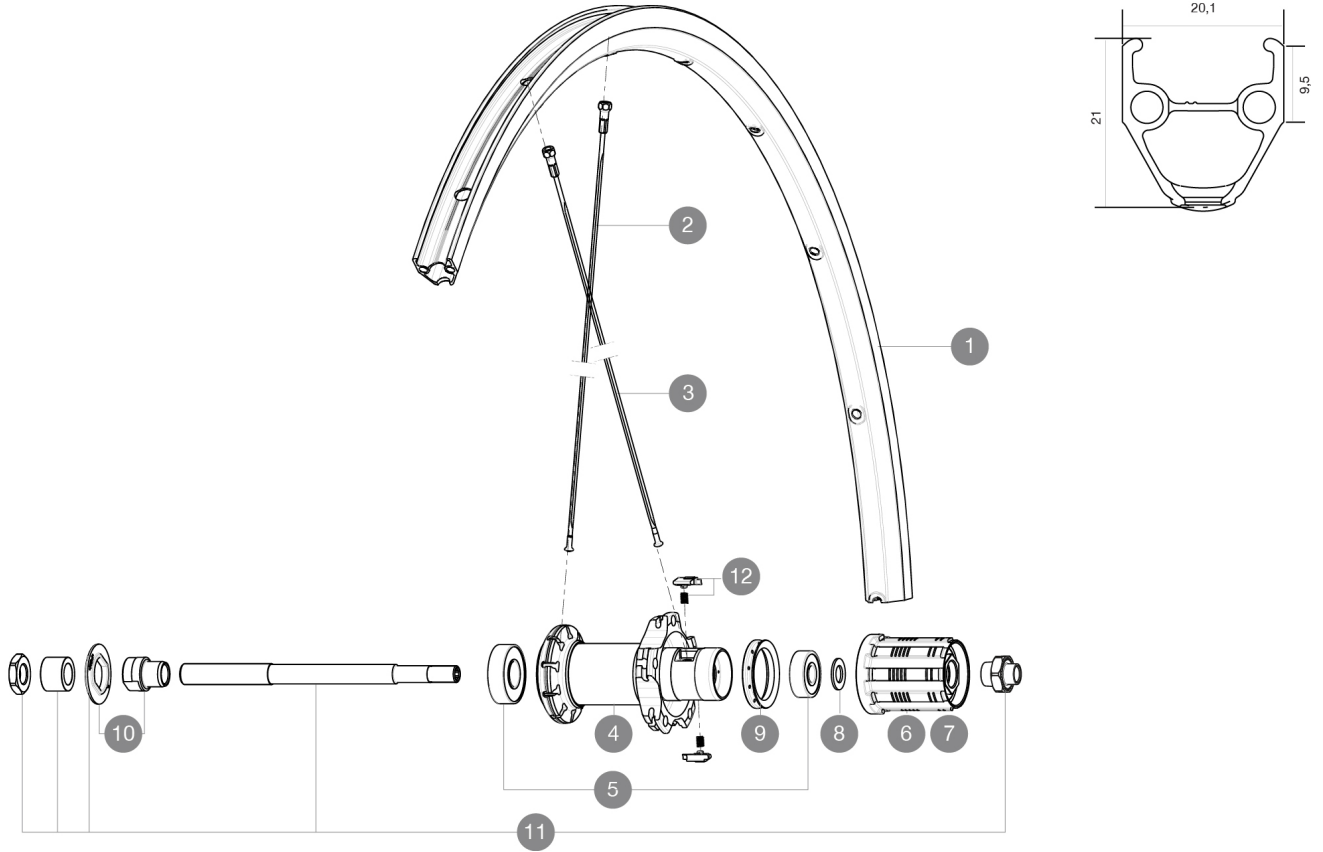

参照ホイール

R72801 AKSIUM RB 700 QR ED11

ASTM CATEGORY 1 : road only

23mm -

8Bar/115PSI

For a longer longevity of the wheel, Mavic recommends that the total weight supported by the wheels doesn't exceed 120kg, bike included

Recommended tyre sizes: 25 to 52 mm

23mm 8.7 bars - 125 psi, 25mm 7.7 bars - 110 psi

52mm - 5Bar/72PSI

RIMS

バルブ穴径 (MM) : 6,5 :

|   |          |                           |
|---|----------|---------------------------|
| 1 | V2403015 | KIT FRONT/REAR RIM AKSIUM |
|---|----------|---------------------------|

SPOKES

|   |          |                                                              |
|---|----------|--------------------------------------------------------------|
| 2 | 10844901 | KIT 10 FT KSYRIUM EQ S/FT+NDS AKSIUM SPK 285mm - while stock |
| 2 | V4160101 | Kit 10 stainless spokes 285 Ft Ksyrium Equipe S/Ft & NDS Aks |
| 3 | 10845001 | 10 BLACK REAR FW AKSIUM 010 SPOKES 298mm                     |

HUB SHELLS

|    |          |                                                           |
|----|----------|-----------------------------------------------------------|
| 5  | M40660   | REAR HUB 608+6001 BEARINGS                                |
| 6  | 30871101 | FTS-L FREEWHEEL BODY HG11 2013 (8 or 9mm axle compatible) |
| 7  | 30871201 | FTS-L FREEWHEEL BODY ED11 2013 (8 or 9mm axle compatible) |
| 8  | M40067   | 10 SPACERS FRW/HUB BODY                                   |
| 9  | 99500001 | FTSL/FTSX FREEHUB BODY SEAL                               |
| 10 | 99603801 | SHORT EXPENSIBLE BEARING SUPPORTS > 2008                  |
| 11 | 99603901 | REAR AXLE KSYRIUM EQUIPE 08                               |
| 12 | M40578   | FTSL PAWLS KIT (ROAD WHEELS)                              |