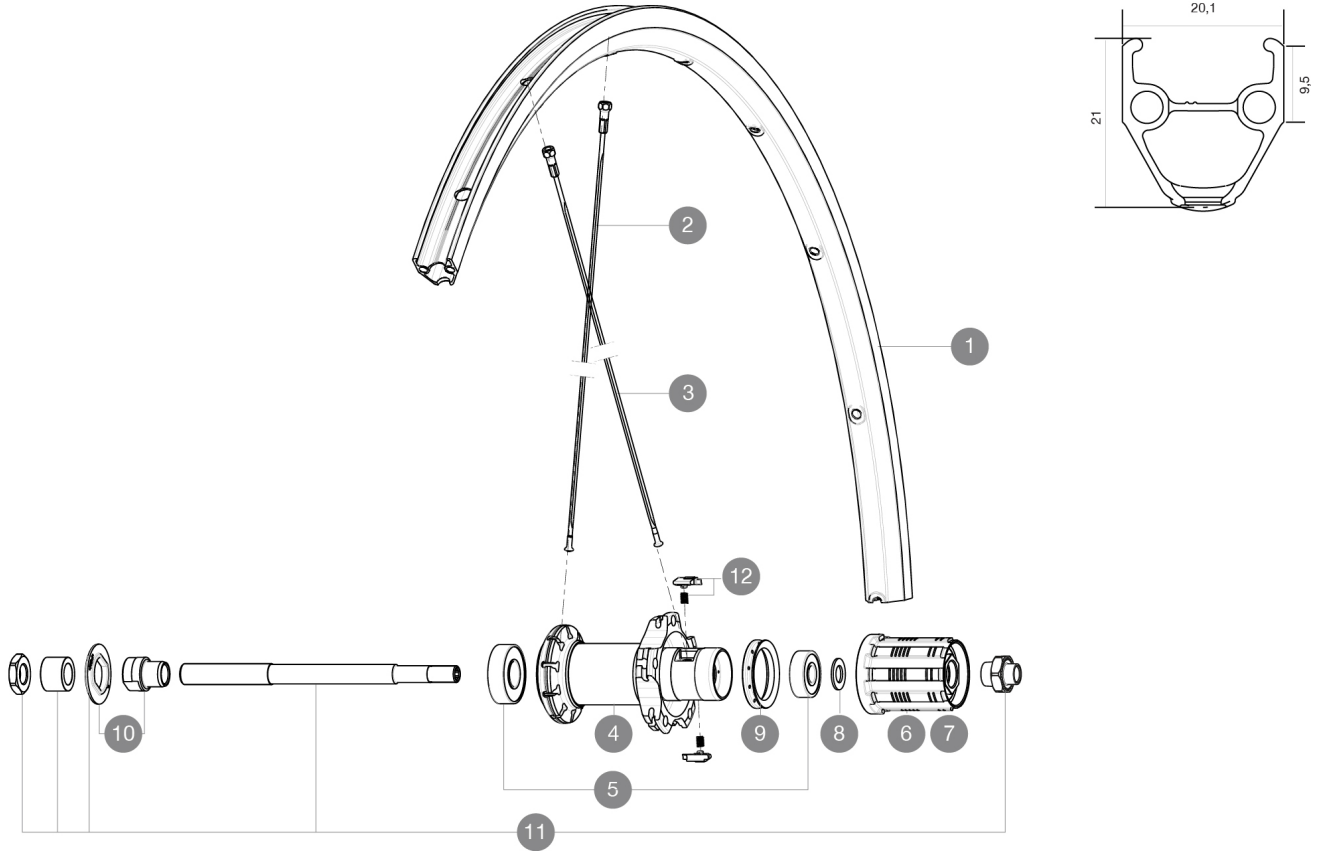

ASTM CATEGORY 1 : road only

23mm -

8Bar/115PSI

For a longer longevity of the wheel, Mavic recommends that the total weight supported by the wheels doesn't exceed 120kg, bike included

Recommended tyre sizes: 25 to 52 mm

23mm 8.7 bars - 125 psi, 25mm 7.7 bars - 110 psi

52mm- 5Bar/72PSI

参照ホイール

R72801 AKSIUM RB 700 QR ED11

RIMS

バルブ穴径 (MM) : 6,5 :

1	V2403015	KIT FRONT/REAR RIM AKSIUM
---	----------	---------------------------

SPOKES

2	10844901	KIT 10 FT KSYRIUM EQ S/FT+NDS AKSIUM SPK 285mm - while stock
2	V4160101	Kit 10 stainless spokes 285 Ft Ksyrium Equipe S/Ft & NDS Aks
3	10845001	10 BLACK REAR FW AKSIUM 010 SPOKES 298mm

HUB SHELLS