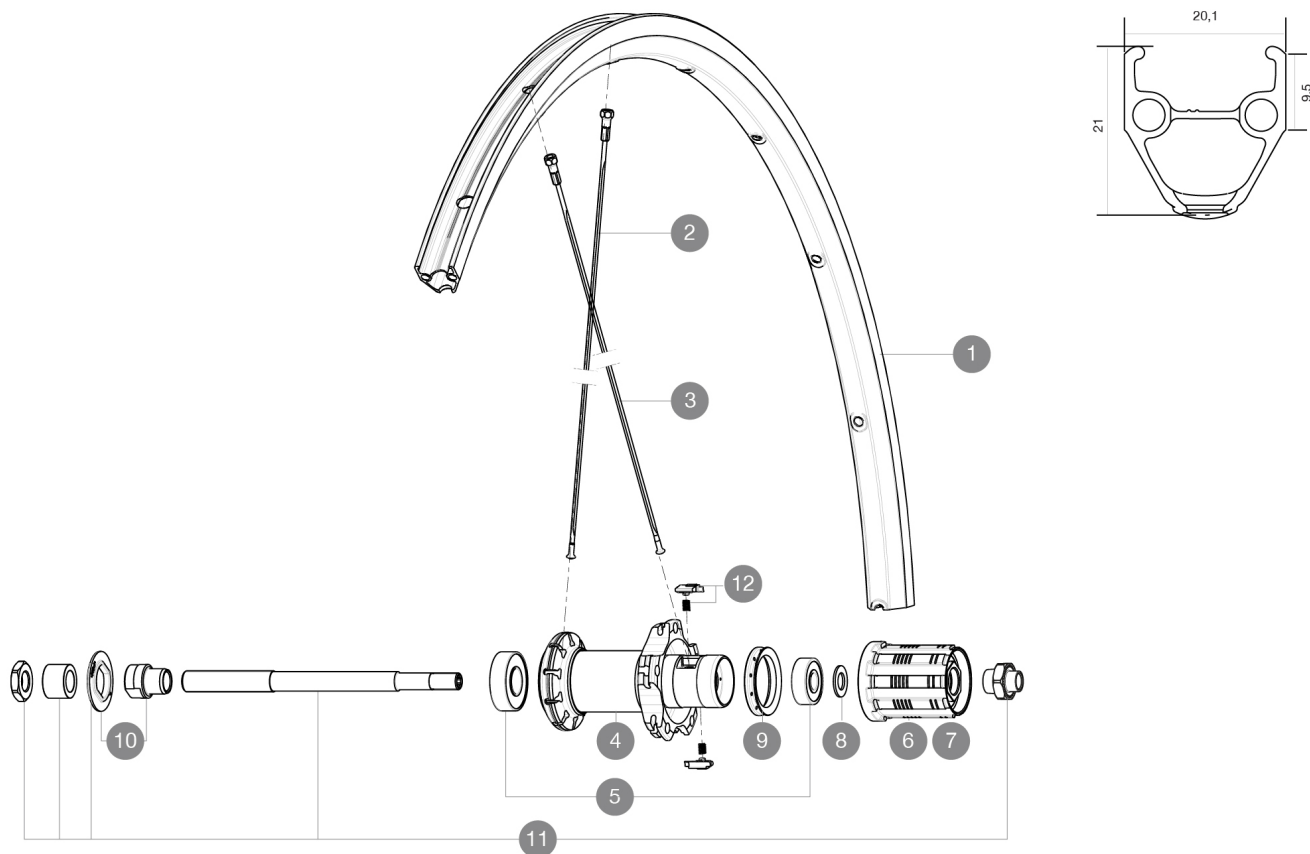

ASTM CATEGORY 1 : road only
 Maximum tyre pressure: 2.55bar/37PSI with a 54mm tyre - 1.3bar/19PSI with a 125mm tyre
 Recommended weight limit : 120kg
 Recommended tyre sizes: 25 to 52 mm
 Max. Pressure: 23mm 8.7 bars - 125 psi, 25/28mm 7.7 bars - 110 psi
 Maximum tyre size: width 52mm - pressure max. 5Bar/72PSI

REFERENCES WHEELS

R72801 AKSIUM RB 700 QR ED11

RIMS

VALVE HOLE \bar{A} (MM): 6,5 :

1 V2403015 KIT FRONT/REAR RIM AKSIUM

SPOKES

2 10844901 KIT 10 FT KSYRIUM EQ S/FT+NDS AKSIUM SPK 285mm - while stock
 2 V4160101 Kit 10 stainless spokes 285 Ft Ksyrium Equipe S/Ft & NDS Aks
 3 10845001 KIT 10 DS AKSIUM STEEL AERO SPOKES 299mm

HUB SHELLS

5 M40660 REAR HUB 608+6001 BEARINGS
 6 30871101 FTS-L ROAD FREEWHEEL BODY HG11 8/9 compatible
 7 30871201 FTS-L ROAD FREEWHEEL BODY ED11 8/9 compatible
 8 M40067 INTERNAL FREEWHEEL SPACER FTSL/FTSX
 9 99500001 FTSL/FTSX FREEHUB BODY SEAL
 10 99603801 SHORT EXPENSIBLE BEARING SUPPORTS > 2008
 11 99603901 REAR AXLE QRM ROAD 2008
 12 M40578 FTSL PAWLS KIT (ROAD WHEELS)