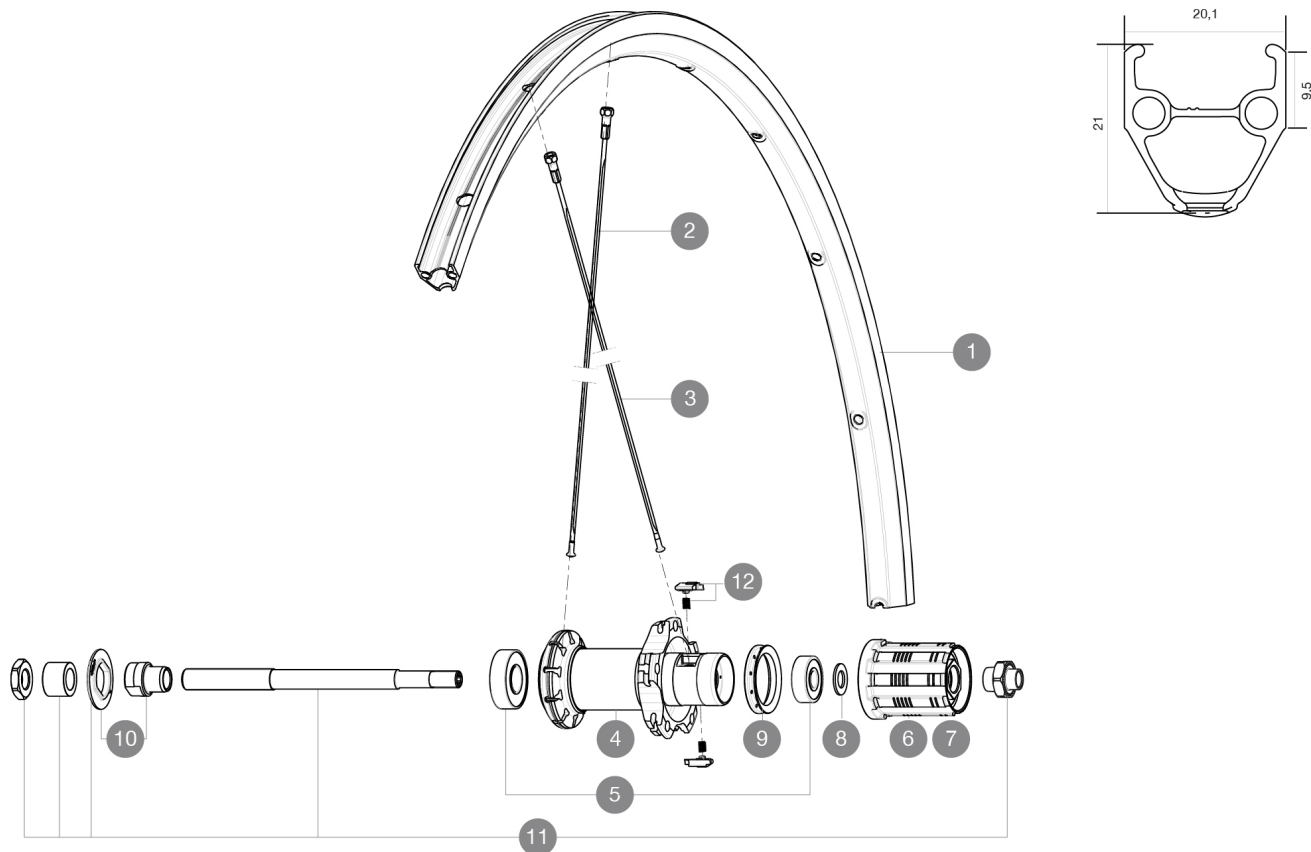

Maximum tyre pressure: 2.55bar/37PSI with a 54mm tyre - 1.3bar/19PSI with a 125mm tyre
 ASTM CATEGORY 1 : road only
 Recommended weight limit : 120kg
 Recommended tyre sizes: 25 to 52 mm
 Max. Pressure: 23mm 8.7 bars - 125 psi, 25/28mm 7.7 bars - 110 psi
 Maximum tyre size: width 52mm - pressure max. 5Bar/72PSI

REFERENCES WHEELS

R72801 AKSIUM RB 700 QR ED11

RIMS

VALVE HOLE \bar{A} (MM): 6,5 :

1 V2403015 KIT FRONT/REAR RIM AKSIUM

SPOKES

2 10844901 KIT 10 FT KSYRIUM EQ S/FT+NDS AKSIUM SPK 285mm - while stock
 2 V4160101 Kit 10 stainless spokes 285 Ft Ksyrium Equipe S/Ft & NDS Aks
 3 10845001 KIT 10 DS AKSIUM STEEL AERO SPOKES 299mm

HUB SHELLS

5 M40660 REAR HUB 608+6001 BEARINGS
 6 30871101 FTS-L ROAD FREEWHEEL BODY HG11 8/9 compatible
 7 30871201 FTS-L ROAD FREEWHEEL BODY ED11 8/9 compatible
 8 M40067 INTERNAL FREEWHEEL SPACER FTSL/FTSX
 9 99500001 FTSL/FTSX FREEHUB BODY SEAL
 10 99603801 SHORT EXPENSIBLE BEARING SUPPORTS > 2008
 11 99603901 REAR AXLE QRM ROAD 2008
 12 M40578 FTSL PAWLS KIT (ROAD WHEELS)