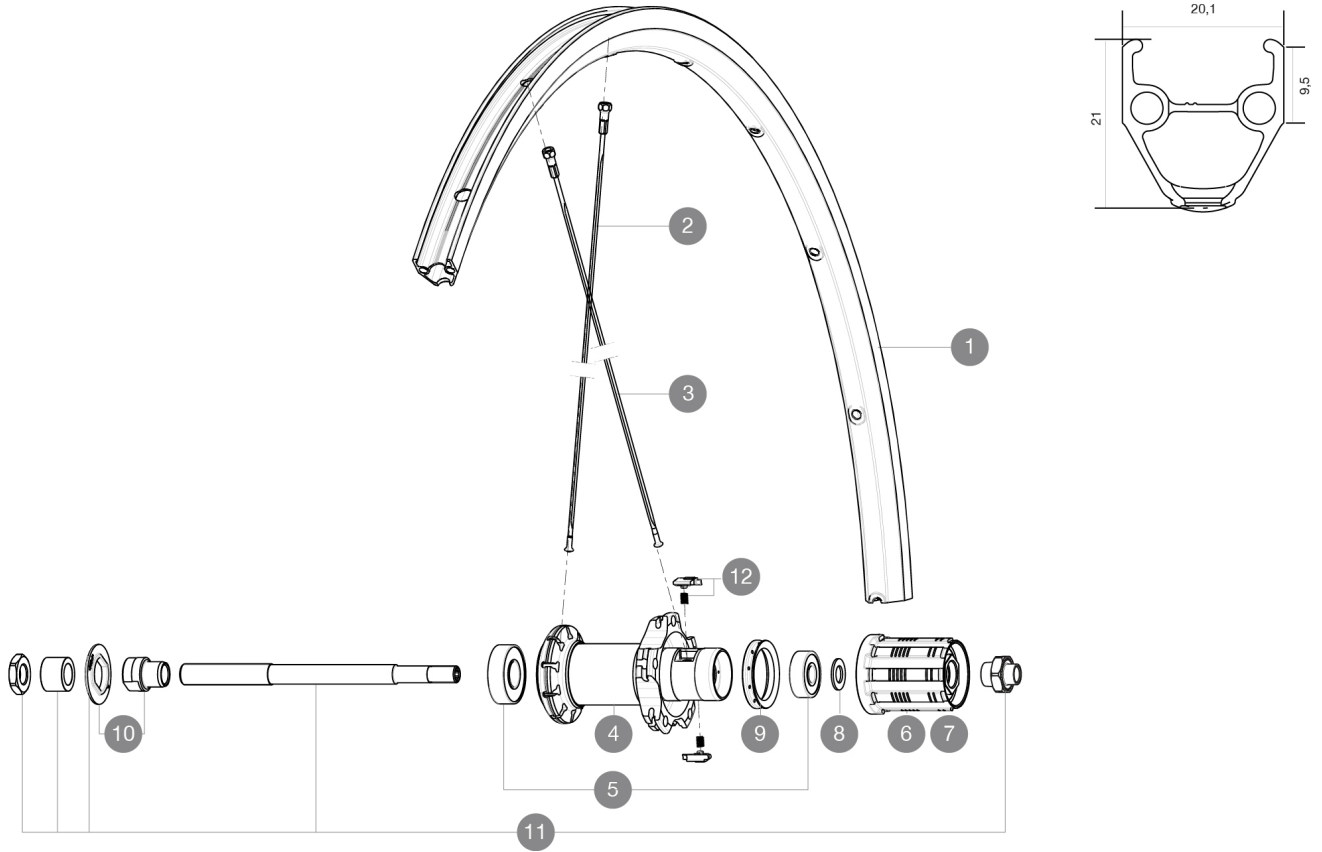

Maximum tyre pressure: 2.55bar/37PSI with a 54mm tyre - 1.3bar/19PSI with a 125mm tyre  
 ASTM CATEGORY 1 : road only  
 Recommended weight limit : 120kg  
 Recommended tyre sizes: 25 to 52 mm  
 Max. Pressure: 23mm 8.7 bars - 125 psi, 25/28mm 7.7 bars - 110 psi  
 Maximum tyre size: width 52mm - pressure max. 5Bar/72PSI

## REFERENCES WHEELS

R72801 AKSIUM RB 700 QR ED11

## RIMS

VALVE HOLE  $\bar{A}$  (MM): 6,5 :

1 V2403015 KIT FRONT/REAR RIM AKSIUM