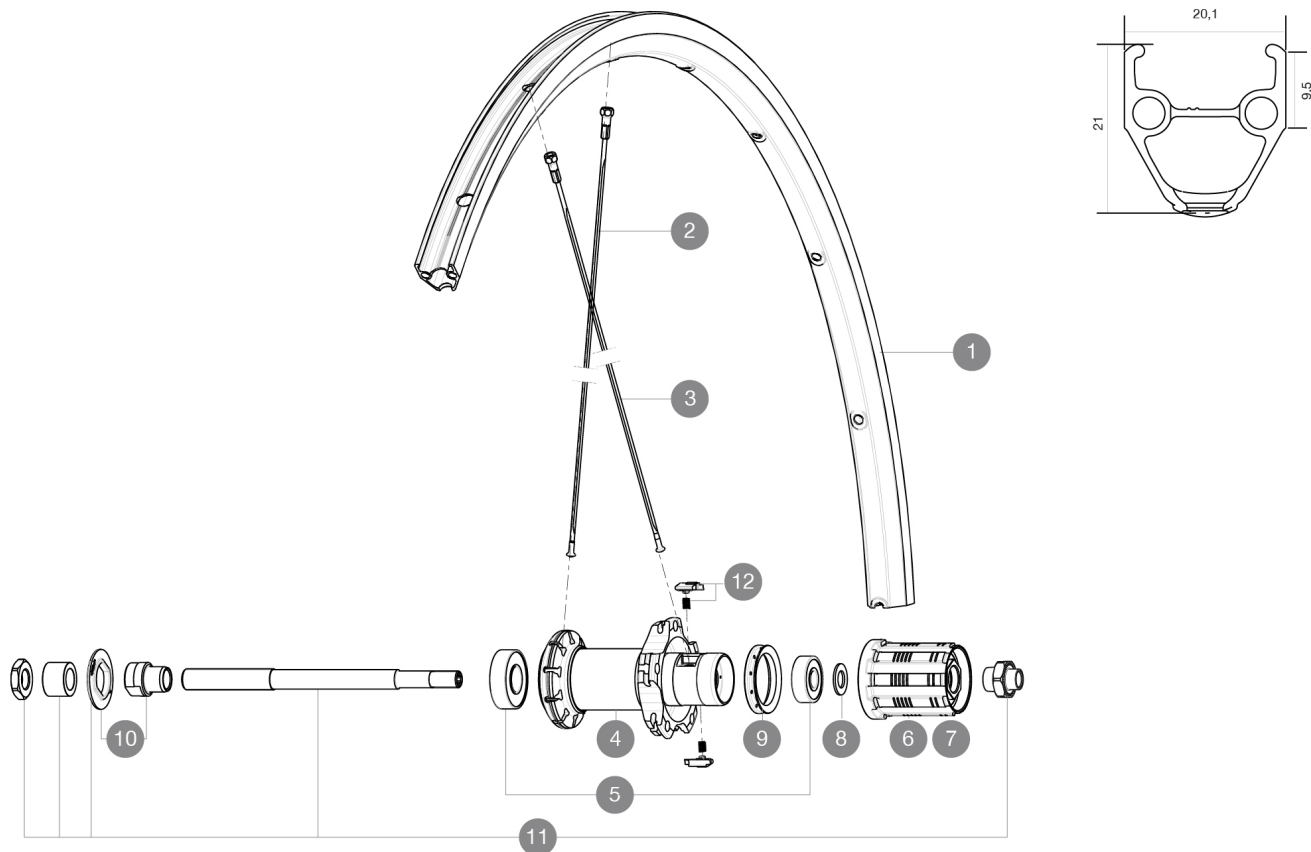

ASTM CATEGORY 1 : road only
 Maximum tyre pressure: 2.55bar/37PSI with a 54mm tyre - 1.3bar/19PSI with a 125mm tyre
 Recommended weight limit : 120kg
 Recommended tyre sizes: 25 to 52 mm
 Max. Pressure: 23mm 8.7 bars - 125 psi, 25/28mm 7.7 bars - 110 psi
 Maximum tyre size: width 52mm - pressure max. 5Bar/72PSI

REFERENCES WHEELS

R72801 Aksium Rr

RIMS

VALVE HOLE \bar{A} (MM): 6,5 :

1 V2403015 KIT FRONT/REAR RIM AKSIUM

SPOKES

2 10844901 KIT 10 FT KSYRIUM EQ S/FT+NDS AKSIUM SPK 285mm - while stock
 2 V4160101 Kit 10 stainless spokes 285 Ft Ksyrium Equipe S/Ft & NDS Aks
 3 10845001 KIT 10 DS AKSIUM STEEL AERO SPOKES 299mm

HUB SHELLS

5 M40660 REAR HUB 608+6001 BEARINGS
 6 30871101 FTS-L ROAD FREEWHEEL BODY HG11 8/9 compatible
 7 30871201 FTS-L ROAD FREEWHEEL BODY ED11 8/9 compatible
 8 M40067 INTERNAL FREEWHEEL SPACER FTSL/FTSX
 9 99500001 FTSL/FTSX FREEHUB BODY SEAL
 10 99603801 SHORT EXPENSIBLE BEARING SUPPORTS > 2008
 11 99603901 REAR AXLE QRM ROAD 2008
 12 M40578 FTSL PAWLS KIT (ROAD WHEELS)