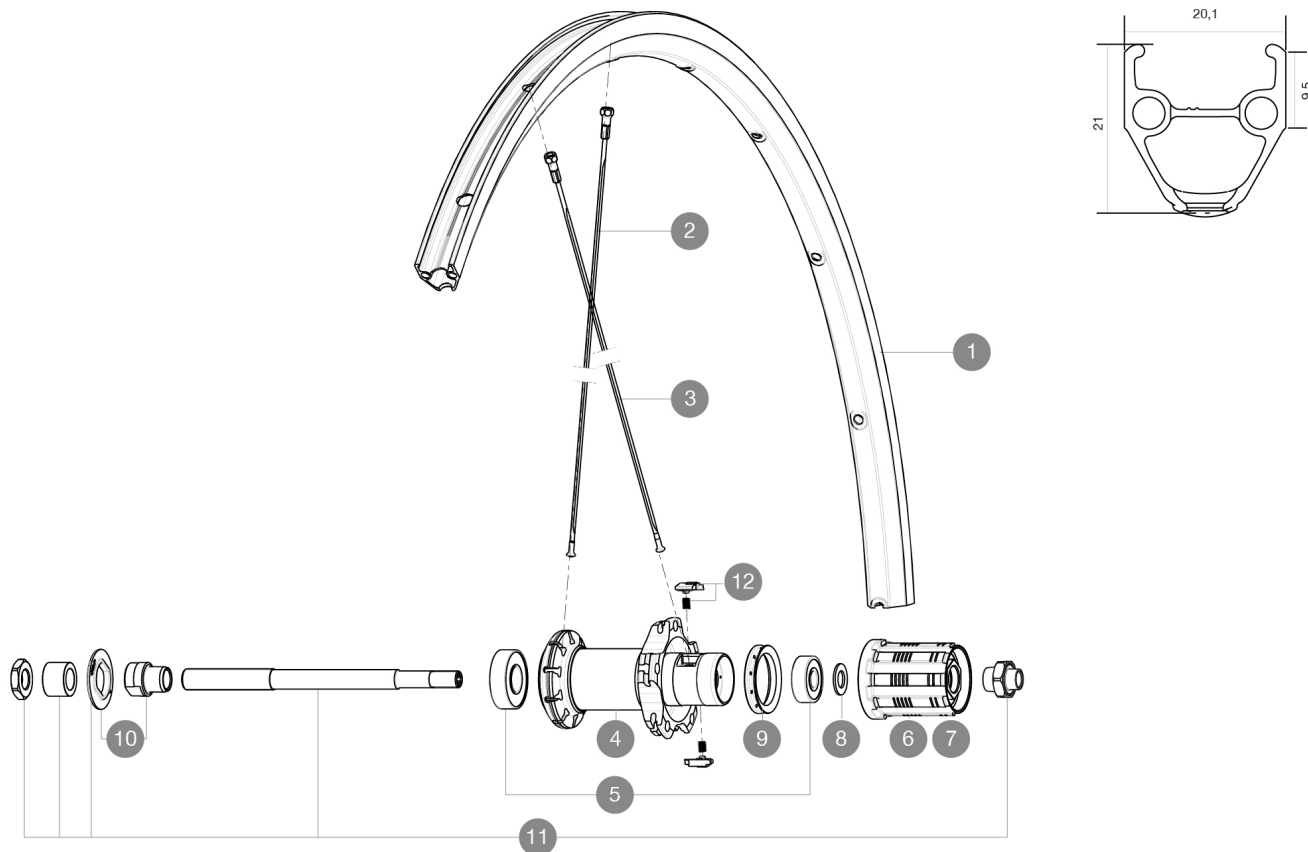

ASTM CATEGORY 1 : road only
 Maximum tyre pressure: 2.55bar/37PSI with a 54mm tyre - 1.3bar/19PSI with a 125mm tyre
 Recommended weight limit : 120kg
 Recommended tyre sizes: 25 to 52 mm
 Max. Pressure: 23mm 8.7 bars - 125 psi, 25/28mm 7.7 bars - 110 psi
 Maximum tyre size: width 52mm - pressure max. 5Bar/72PSI

REFERENCES WHEELS

R72801 AKSIUM RB 700 QR ED11

RIMS

VALVE HOLE \bar{A} (MM): 6,5 :

1 V2403015 KIT FRONT/REAR RIM AKSIUM

SPOKES

2 V4160101 Kit 10 stainless spokes 285 Ft Ksyrium Equipe S/Ft & NDS Aks
 2 10844901 KIT 10 FT KSYRIUM EQ S/FT+NDS AKSIUM SPK 285mm - while stock
 3 10845001 KIT 10 DS AKSIUM STEEL AERO SPOKES 299mm

HUB SHELLS

5 M40660 REAR HUB 608+6001 BEARINGS
 6 30871101 FTS-L ROAD FREEWHEEL BODY HG11 8/9 compatible
 7 30871201 FTS-L ROAD FREEWHEEL BODY ED11 8/9 compatible
 8 M40067 INTERNAL FREEWHEEL SPACER FTSL/FTSX
 9 99500001 FTSL/FTSX FREEHUB BODY SEAL
 10 99603801 SHORT EXPENSIBLE BEARING SUPPORTS > 2008
 11 99603901 REAR AXLE QRM ROAD 2008
 12 M40578 FTSL PAWLS KIT (ROAD WHEELS)