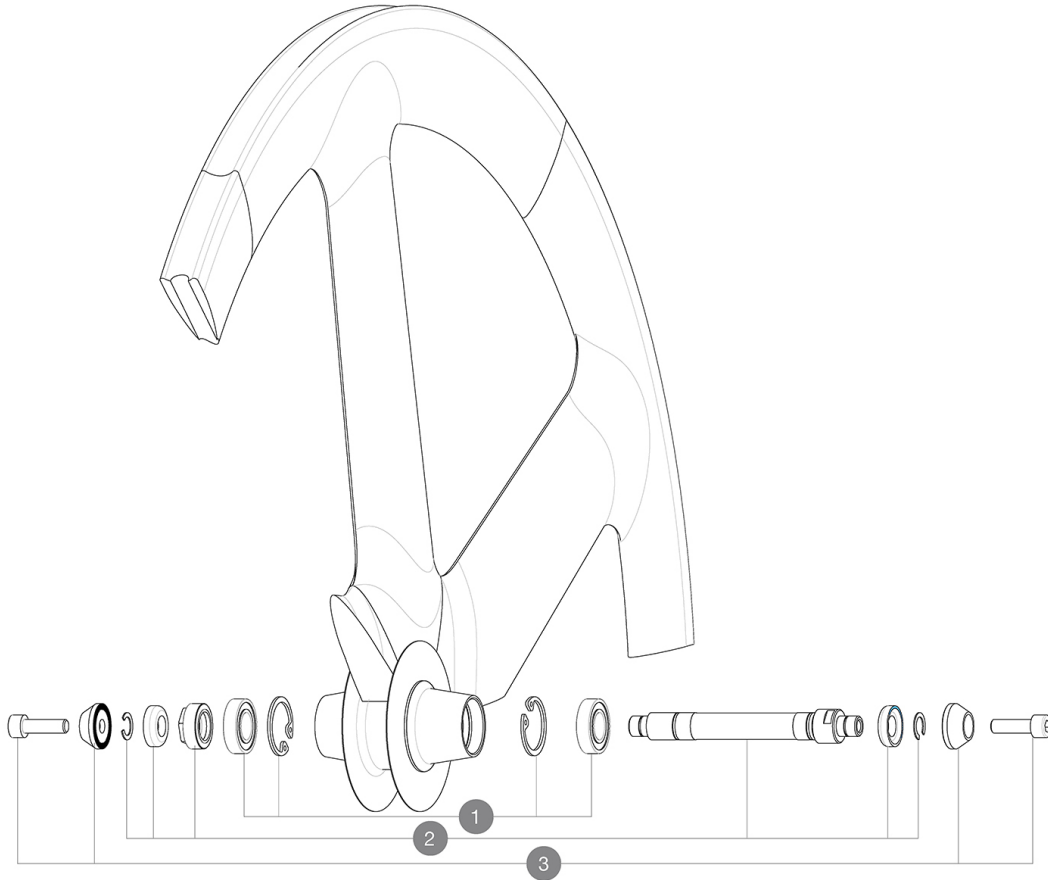

Recommended weight limit : 120kg

**REFERENCES WHEELS**

F32601 IOF116

**HUB SHELLS**

<b>1</b>	M40131	KIT BEARINGS FRONT 12x24x6 6901 (IO track)
<b>2</b>	M40130	FRONT IO AXLE + ADJUSTING NUT
<b>3</b>	M40124	M6 AXLE BOLTS/ALU SUPPORTS FRT IO TRACK

### DELIVERED WITH

Fixing nuts	
Wheelbag	
Valve extender	
User guide	

#### RIMS

- Tyre : tubular
- Recommended tyre sizes : 21 to 28 mm

#### WHEEL HUB

- Body : aluminum
  - Axle material : aluminum
- Sealed cartridge bearings