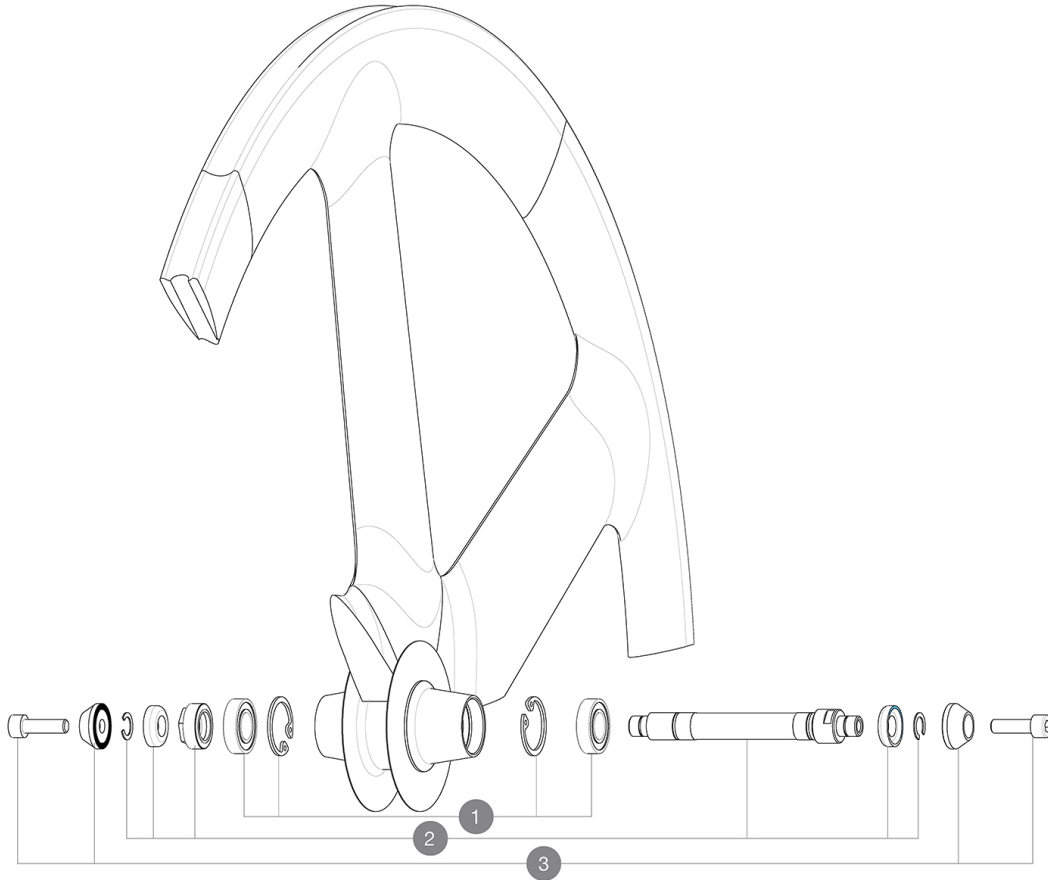

Recommended weight limit : 120kg

**REFERENCES WHEELS**

F32601 IOF116

**HUB SHELLS**

<b>1</b>	M40131	KIT BEARINGS FRONT 12x24x6 6901 (10 track)
<b>2</b>	M40130	FRONT IO AXLE + ADJUSTING NUT
<b>3</b>	M40124	M6 AXLE BOLTS/ALU SUPPORTS FRT IO TRACK

### DELIVERED WITH

Fixing nuts	
Wheelbag	
Valve extender	
User guide	

#### RIMS

- Tyre : tubular
- Recommended tyre sizes : 21 to 28 mm

#### WHEEL HUB

- Body : aluminum
  - Axle material : aluminum
- Sealed cartridge bearings