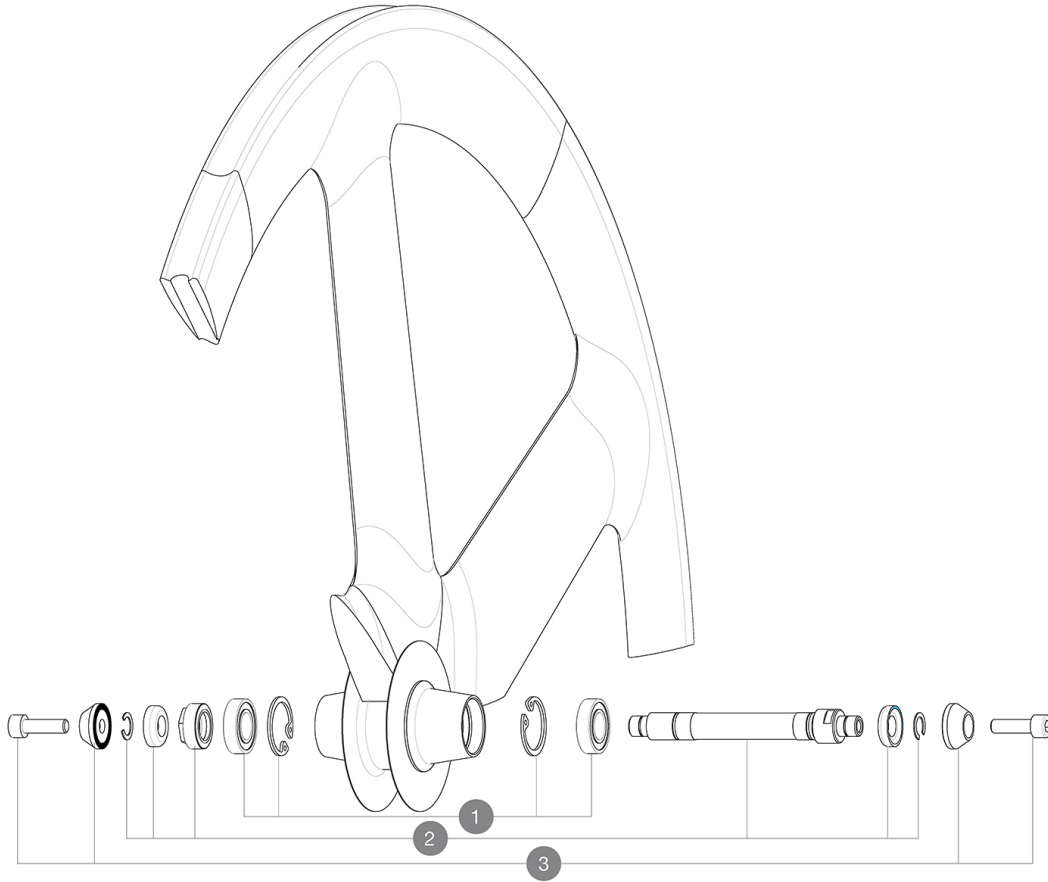

Recommended weight limit : 120kg

**REFERENCES WHEELS**

F32601 IOF116

**HUB SHELLS**

<b>1</b>	M40131	KIT BEARINGS FRONT 12x24x6 6901 (10 track)
<b>2</b>	M40130	FRONT IO AXLE + ADJUSTING NUT
<b>3</b>	M40124	M6 AXLE BOLTS/ALU SUPPORTS FRT IO TRACK

### DELIVERED WITH

Fixing nuts	
Wheelbag	
Valve extender	
User guide	

#### RIMS

- Tyre : tubular
- Recommended tyre sizes : 21 to 28 mm

#### WHEEL HUB

- Body : aluminum
  - Axle material : aluminum
- Sealed cartridge bearings