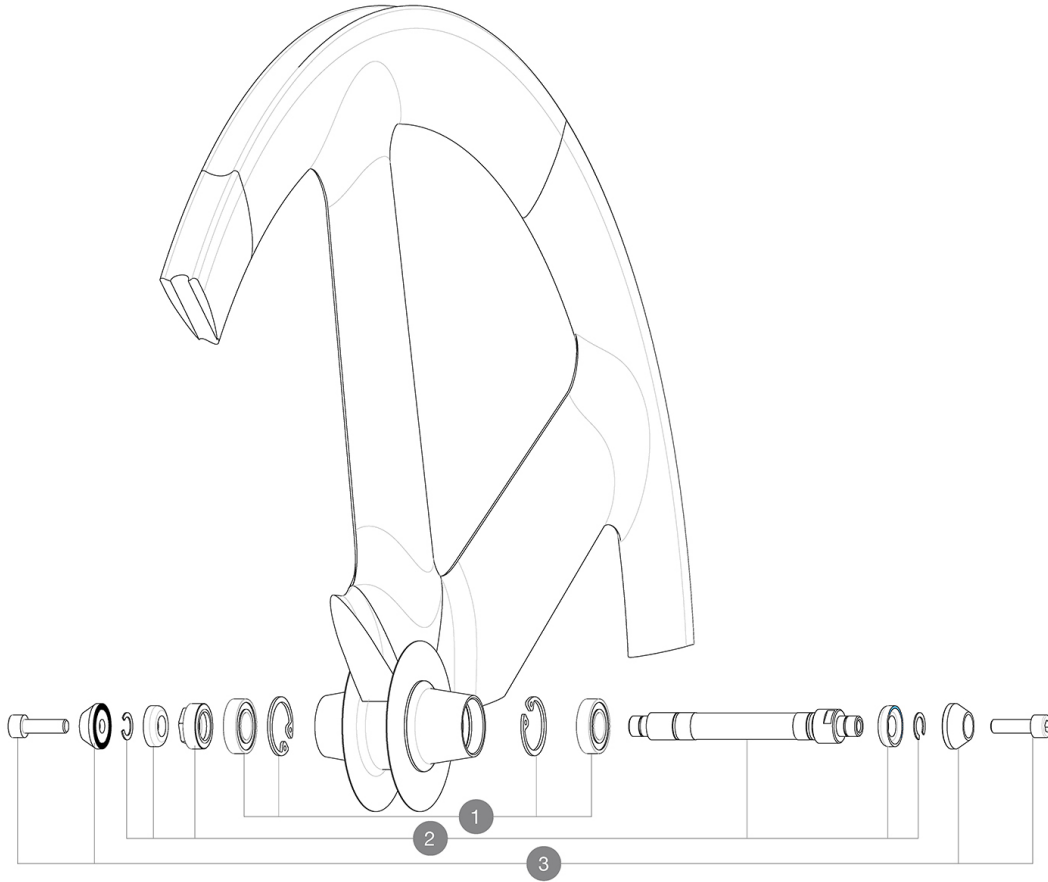

Recommended weight limit : 120kg

REFERENCES WHEELS

F32601 IOF116

**HUB SHELLS**

1	M40131	KIT BEARINGS FRONT 12x24x6 6901 (10 track)
2	M40130	FRONT IO AXLE + ADJUSTING NUT
3	M40124	M6 AXLE BOLTS/ALU SUPPORTS FRT IO TRACK

DELIVERED WITH

Fixing nuts	
Wheelbag	
Valve extender	
User guide	

Specifications

RIMS

- Tyre : tubular
- Recommended tyre sizes : 21 to 28 mm

WHEEL HUB

- Body : aluminum
 - Axle material : aluminum
- Sealed cartridge bearings

WHEEL WEIGHTS

Wheel weight