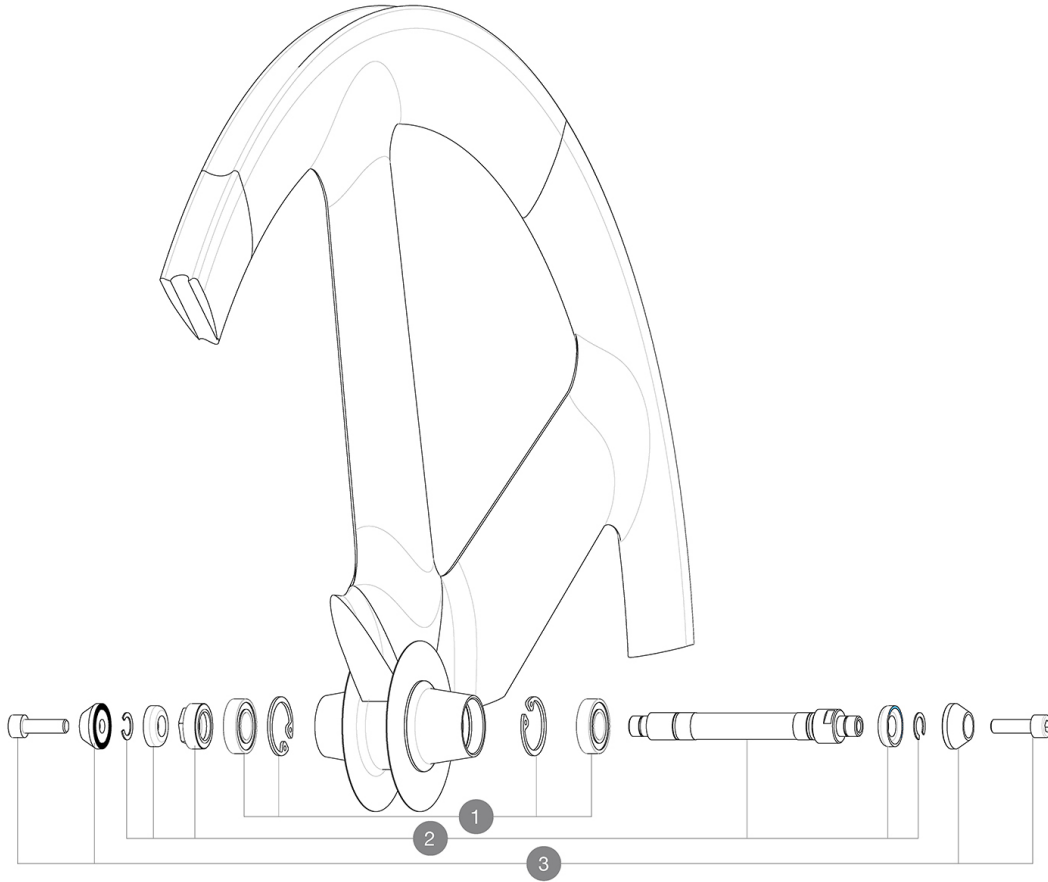

Recommended weight limit : 120kg

REFERENCES WHEELS

F32601 IOF116

**HUB SHELLS**

1	M40131	KIT BEARINGS FRONT 12x24x6 6901 (10 track)
2	M40130	FRONT 10 AXLE + ADJUSTING NUT
3	M40124	M6 AXLE BOLTS/ALU SUPPORTS FRT 10 TRACK

DELIVERED WITH

Fixing nuts	
Wheelbag	
Valve extender	
User guide	

Specifications

RIMS

- Tyre : tubular
- Recommended tyre sizes : 21 to 28 mm

WHEEL HUB

- Body : aluminum
 - Axle material : aluminum
- Sealed cartridge bearings

WHEEL WEIGHTS

Wheel weight