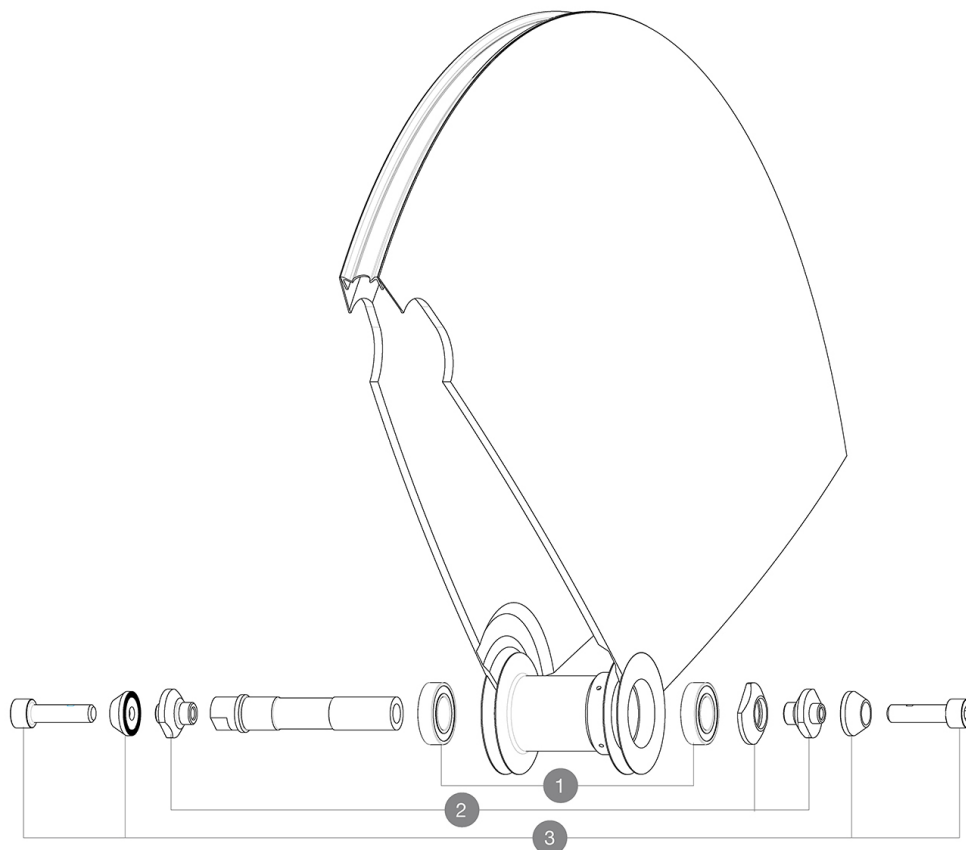

COMETE TRACK

ASTM E 1064-16 1: 1: 1

For a longer longevity of the wheel, Mavic recommends that the total weight supported by the wheels doesn't exceed 120kg, bike included

Recommended tyre sizes: 21 to 28 mm

7.5mm

23mm 8.7 bars - 125 psi

7.5mm

7.5mm

7.5mm

参照ホイール

F32701 COMETE TRACK T 700

F71771

COMETE TRACK T 700

HUB SHELLS

1	M40129	KIT 2 BEARINGS 6902 15x28x7
2	11188701	COMETE FRONT AXLE TRACK
3	M40124	M6 AXLE BOLTS FRT TRACK WHEEL

COMETE TRACK

付属品

User guide	
Fixing nuts	
Wheelbag	
Wheelbag	
Valve extender	
Fixing nuts	
Fixing nuts	
Fixing nuts	
Cog lock nut	
Fixing nuts	
Fixing nuts	
Fixing nuts	
Fixing nuts	
User guide	
Valve extender	
Valve extender	
Valve extender	
Valve extender	