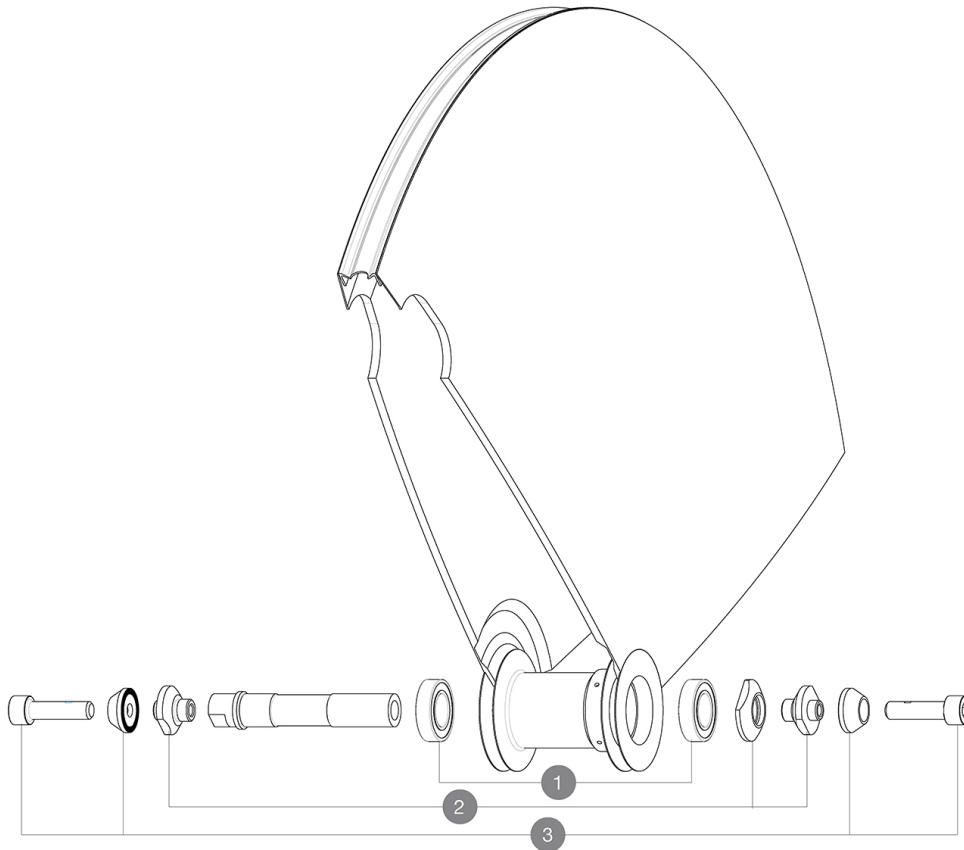

ASTM CATEGORY 1 : road only
Recommended weight limit : 120kg
Recommended tyre sizes: 21 to 28 mm
Max. Pressure: see indication on wheel and tyre. If they differ, use the lower of the 2
Max. Pressure: 23mm 8.7 bars - 125 psi
Minimum cog width : 7.5mm
Minimum cog width : 7.5mm

REFERENCES WHEELS

F32701	COMETE TRACK T 700	F71771	COMETE TRACK T 700
--------	--------------------	--------	--------------------

HUB SHELLS

1	M40129	KIT 2 BEARINGS 6902 15x28x7
2	11188701	COMETE FRONT AXLE TRACK
3	M40124	M6 AXLE BOLTS/ALU SUPPORTS FRT IO TRACK

MAVIC **COMETE TRACK**

2016
FRONT

DELIVERED WITH

User guide	
Fixing nuts	
Wheelbag	
Wheelbag	
Valve extender	
Fixing nuts	
Fixing nuts	
Fixing nuts	
Fixing nuts	
Fixing nuts	
Fixing nuts	
Fixing nuts	
Cog lock nut	
Fixing nuts	
User guide	
Valve extender	
Valve extender	
Valve extender	
Valve extender	
Valve extender	
Valve extender	