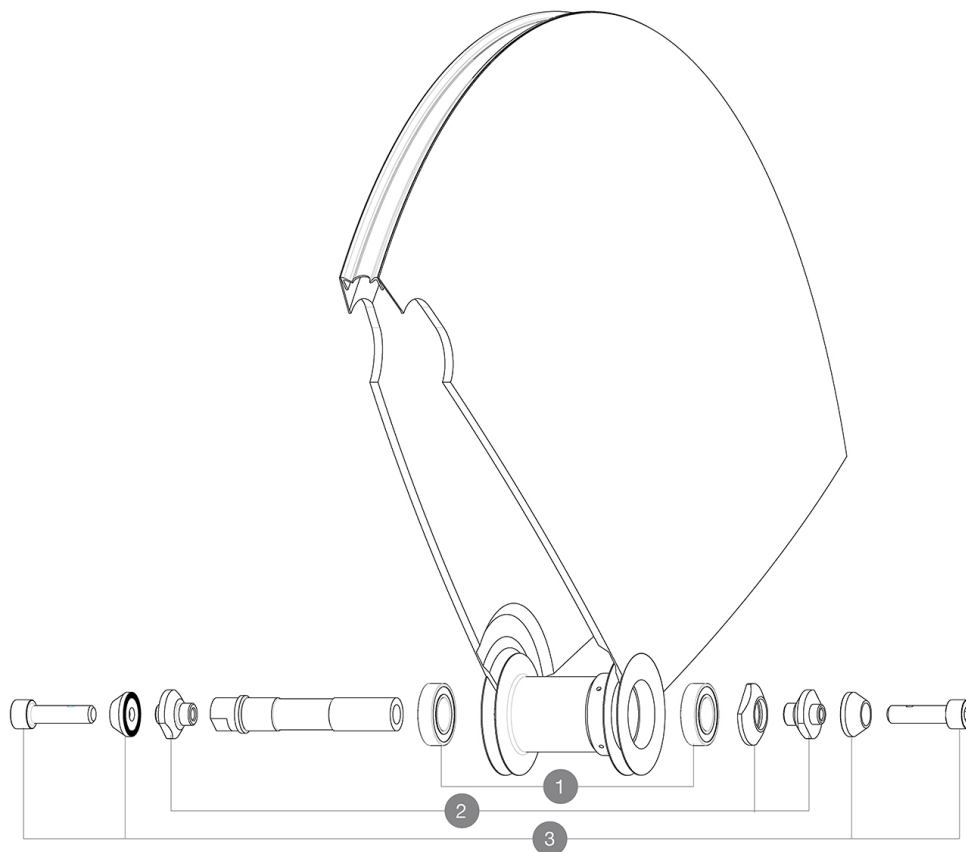

ASTM CATEGORY 1 : road only
Recommended weight limit : 120kg
Recommended tyre sizes: 21 to 28 mm
Max. Pressure: see indication on wheel and tyre. If they differ, use the lower of the 2
Max. Pressure: 23mm 8.7 bars - 125 psi
Minimum cog width : 7.5mm
Minimum cog width : 7.5mm

REFERENCES WHEELS

F32701	CometeTrack16Ft	F71771	COMETE TRACK T 700
--------	-----------------	--------	--------------------

HUB SHELLS

1	M40129	KIT 2 BEARINGS 6902 15x28x7
2	11188701	COMETE FRONT AXLE TRACK
3	M40124	M6 AXLE BOLTS/ALU SUPPORTS FRT IO TRACK

MAVIC *COMETE TRACK*

DELIVERED WITH

Fixing nuts	
Wheelbag	
Valve extender	
Fixing nuts	
Fixing nuts	
Fixing nuts	
Fixing nuts	
Fixing nuts	
Fixing nuts	
Cog lock nut	
Fixing nuts	
User guide	
Valve extender	
Valve extender	
Valve extender	
Valve extender	
Valve extender	
Valve extender	
Valve extender	
Valve extender	