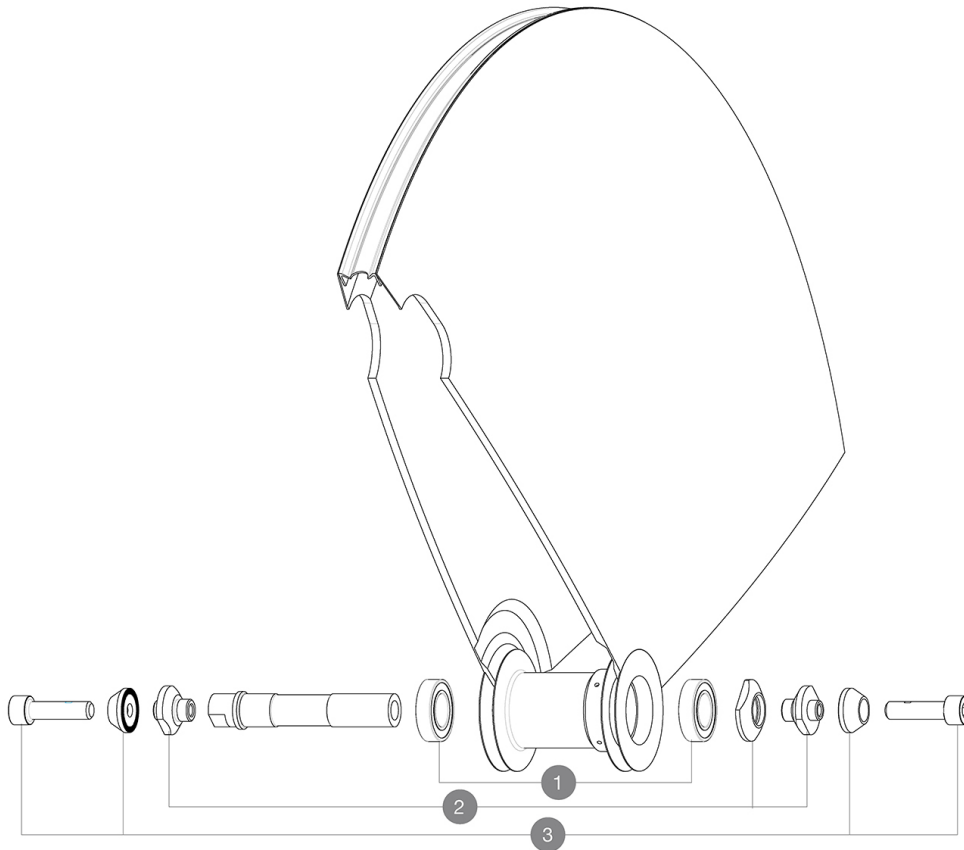

ASTM CATEGORY 1 : road only
Recommended weight limit : 120kg
Recommended tyre sizes: 21 to 28 mm
Max. Pressure: see indication on wheel and tyre. If they differ, use the lower of the 2
Max. Pressure: 23mm 8.7 bars - 125 psi
Minimum cog width : 7.5mm
Minimum cog width : 7.5mm

REFERENCES WHEELS

F32701	COMETE TRACK T 700	F71771	COMETE TRACK T 700
--------	--------------------	--------	--------------------

HUB SHELLS

1	M40129	KIT 2 BEARINGS 6902 15x28x7
2	11188701	COMETE FRONT AXLE TRACK
3	M40124	M6 AXLE BOLTS/ALU SUPPORTS FRT IO TRACK

MAVIC **COMETE TRACK**

2016
FRONT

DELIVERED WITH

User guide	
Fixing nuts	
Wheelbag	
Wheelbag	
Valve extender	
Fixing nuts	
Fixing nuts	
Fixing nuts	
Cog lock nut	
Fixing nuts	
Fixing nuts	
Fixing nuts	
User guide	
Valve extender	
Valve extender	
Valve extender	
Valve extender	
Valve extender	
Valve extender	