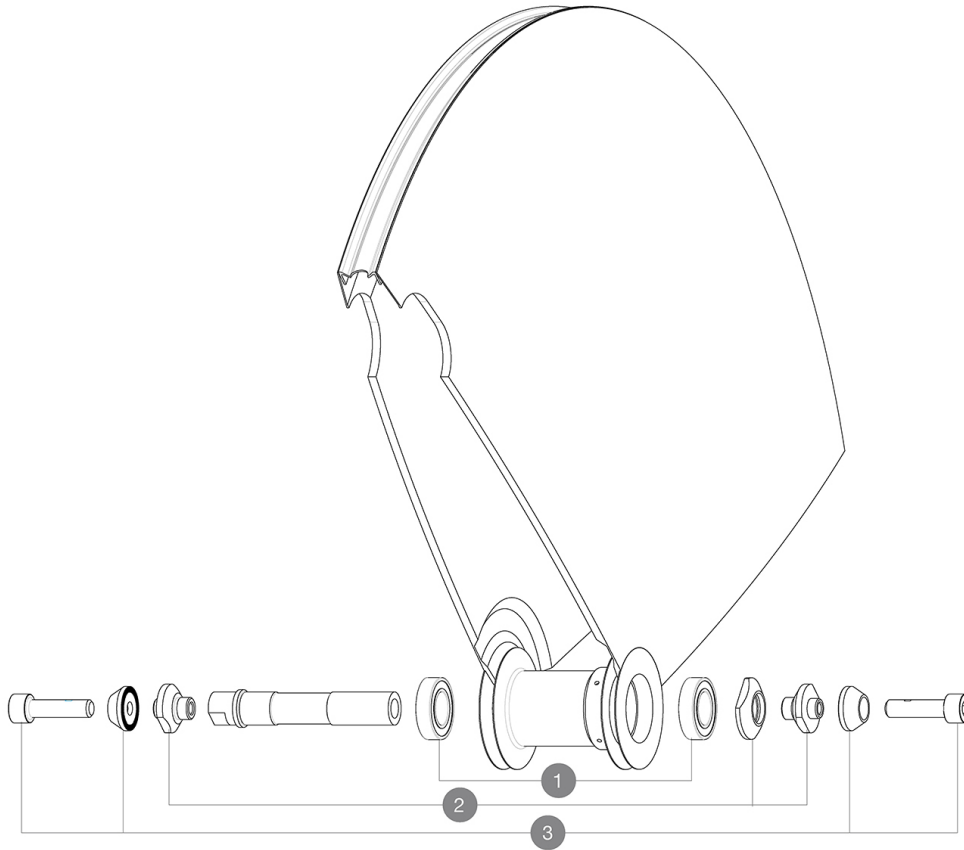

Recommended weight limit : 120kg  
Recommended tyre sizes: 21 to 28 mm  
Max. Pressure: see indication on wheel and tyre. If they differ, use the lower of the 2  
Max. Pressure: 23mm 8.7 bars - 125 psi  
Minimum cog width : 7.5mm  
Minimum cog width : 7.5mm

## REFERENCES WHEELS

F32701	CometeTrack16Ft	F71771	COMETE TRACK T 700
--------	-----------------	--------	--------------------

## HUB SHELLS

1	M40129	KIT 2 BEARINGS 6902 15x28x7
2	11188701	COMETE FRONT AXLE TRACK
3	M40124	M6 AXLE BOLTS/ALU SUPPORTS FRT IO TRACK