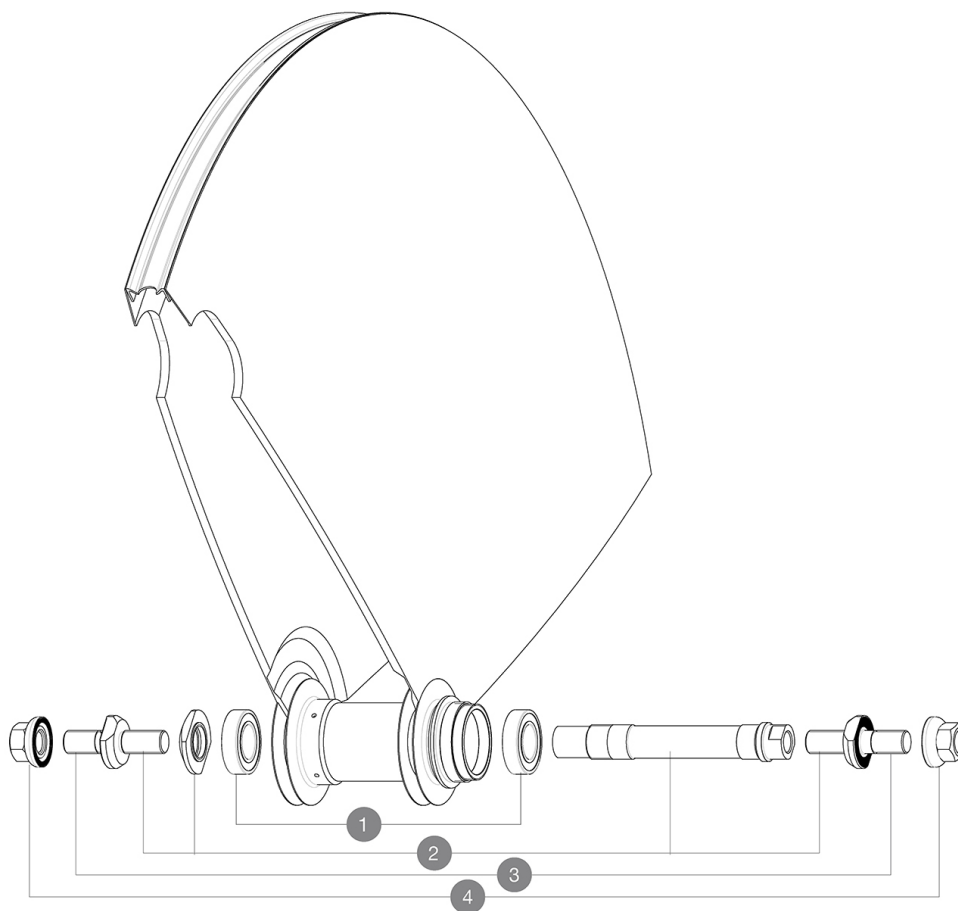

ASTM CATEGORY 1 : road only
 Recommended weight limit : 120kg
 Recommended tyre sizes: 21 to 28 mm
 Max. Pressure: see indication on wheel and tyre. If they differ, use the lower of the 2
 Max. Pressure: 23mm 8.7 bars - 125 psi
 Minimum cog width : 7.5mm
 Minimum cog width : 7.5mm

REFERENCES WHEELS

R56601	COMETE TRACK T 700	R99351	COMETE TRACK T 700
--------	--------------------	--------	--------------------

HUB SHELLS

1	M40129	KIT 2 BEARINGS 6902 15x28x7
2	M40128	REAR COMETE TRACK AXLE + ADJT.NUT + FORK SUPPORTS
3	V2390101	KIT OF 2 END BOLTS AXLE PART FOR COMETE TRACK
4	M40772	NUT/WASHER KIT TRACK R.COMETE

OPTIONS

V00034231	Kit XL axle bolts for rear Comet Track
-----------	--

MAVIC *COMETE TRACK*

DELIVERED WITH

User guide	
Fixing nuts	
Wheelbag	
Wheelbag	
Valve extender	
Fixing nuts	
Fixing nuts	
Fixing nuts	
Fixing nuts	
Fixing nuts	
Fixing nuts	
Fixing nuts	
Cog lock nut	
Fixing nuts	
User guide	
Valve extender	
Valve extender	
Valve extender	
Valve extender	
Valve extender	
Valve extender	