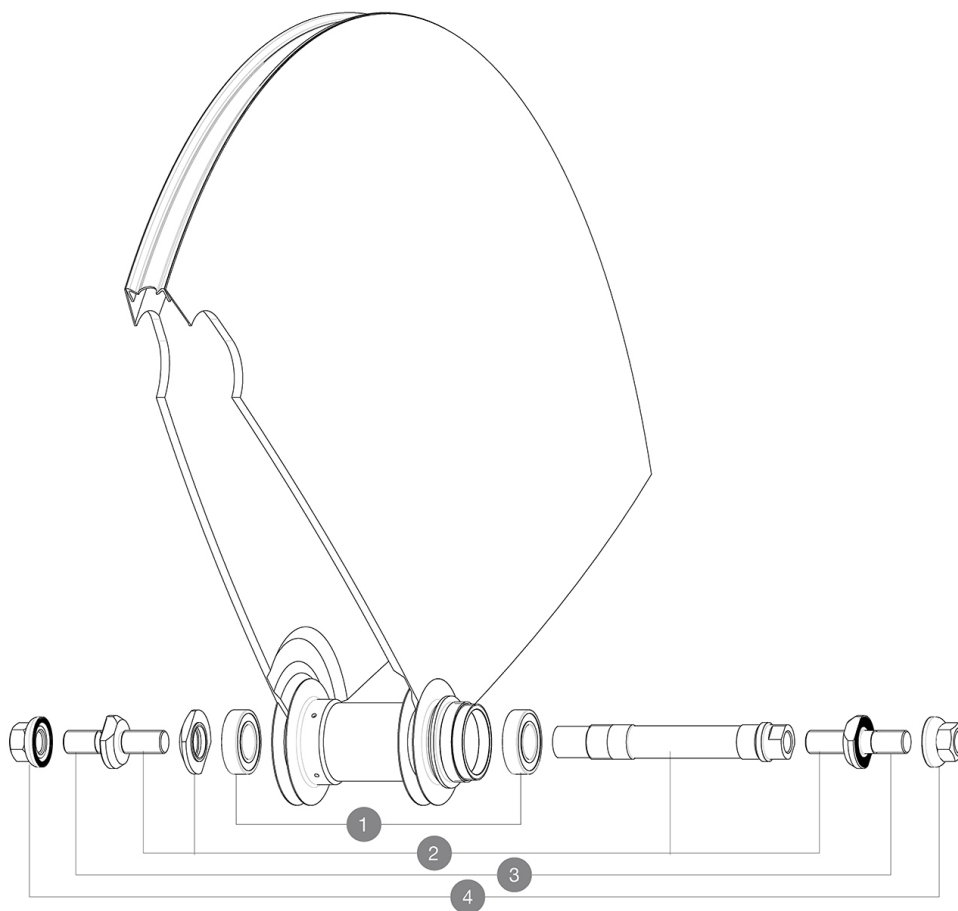

ASTM CATEGORY 1 : road only  
 Recommended weight limit : 120kg  
 Recommended tyre sizes: 21 to 28 mm  
 Max. Pressure: see indication on wheel and tyre. If they differ, use the lower of the 2  
 Max. Pressure: 23mm 8.7 bars - 125 psi  
 Minimum cog width : 7.5mm  
 Minimum cog width : 7.5mm

## REFERENCES WHEELS

R56601	CometeTrack16Pr	R99351	COMETE TRACK T 700
--------	-----------------	--------	--------------------

## HUB SHELLS

<b>1</b>	M40129	KIT 2 BEARINGS 6902 15x28x7
<b>2</b>	M40128	REAR COMETE TRACK AXLE + ADJT.NUT + FORK SUPPORTS
<b>3</b>	V2390101	KIT OF 2 END BOLTS AXLE PART FOR COMETE TRACK
<b>4</b>	M40772	NUT/WASHER KIT TRACK R.COMETE

## OPTIONS

V00034231	Kit XL axle bolts for rear Comet Track
-----------	--