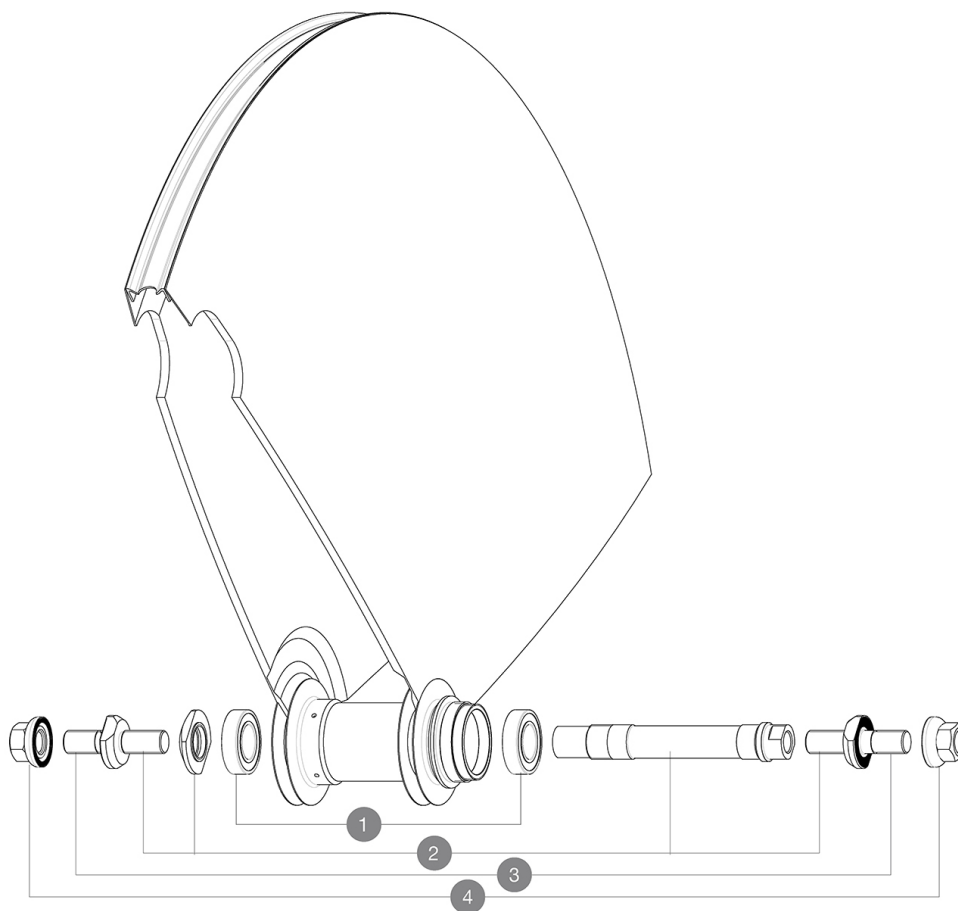

ASTM CATEGORY 1 : road only
 Recommended weight limit : 120kg
 Recommended tyre sizes: 21 to 28 mm
 Max. Pressure: see indication on wheel and tyre. If they differ, use the lower of the 2
 Max. Pressure: 23mm 8.7 bars - 125 psi
 Minimum cog width : 7.5mm
 Minimum cog width : 7.5mm

REFERENCES WHEELS

R56601	COMETE TRACK T 700	R99351	COMETE TRACK T 700
--------	--------------------	--------	--------------------

HUB SHELLS

1	M40129	KIT 2 BEARINGS 6902 15x28x7
2	M40128	REAR COMETE TRACK AXLE + ADJT.NUT + FORK SUPPORTS
3	V2390101	KIT OF 2 END BOLTS AXLE PART FOR COMETE TRACK
4	M40772	NUT/WASHER KIT TRACK R.COMETE

OPTIONS

V00034231	Kit XL axle bolts for rear Comet Track
-----------	--

MAVIC **COMETE TRACK**

DELIVERED WITH

User guide	
Fixing nuts	
Wheelbag	
Wheelbag	
Valve extender	
Fixing nuts	
Fixing nuts	
Fixing nuts	
Fixing nuts	
Fixing nuts	
Fixing nuts	
Fixing nuts	
Cog lock nut	
Fixing nuts	
User guide	
Valve extender	
Valve extender	
Valve extender	
Valve extender	
Valve extender	
Valve extender	