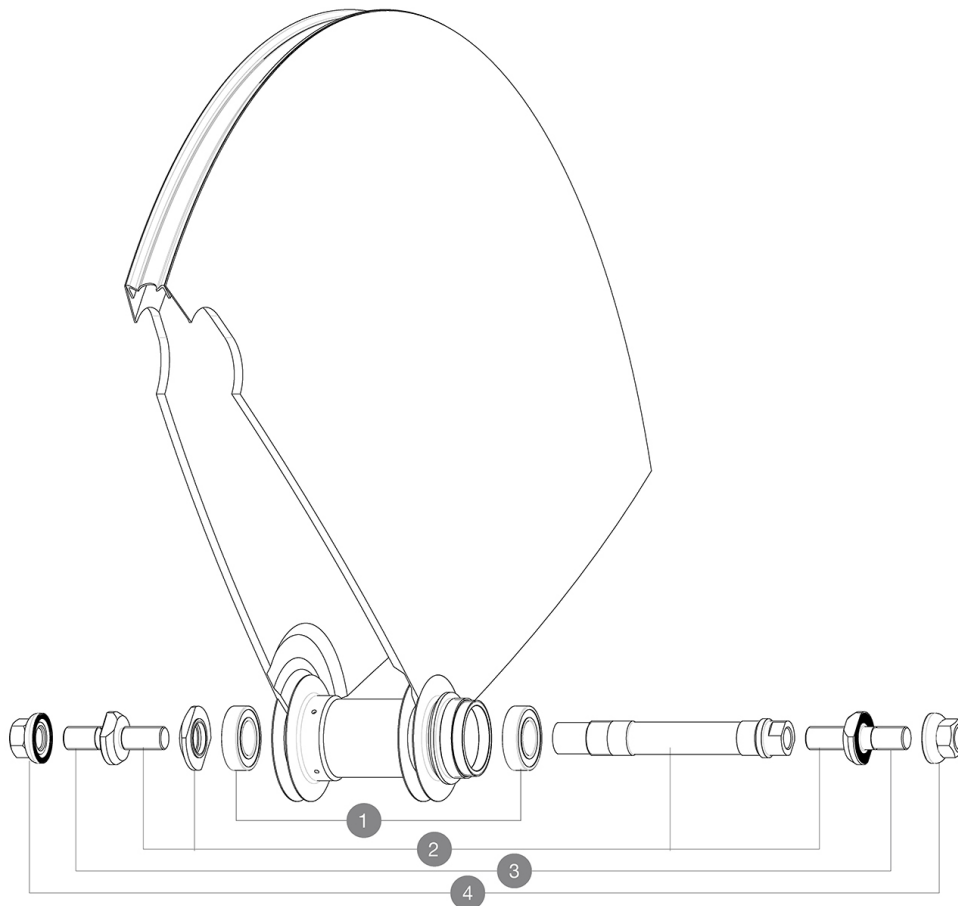

Recommended weight limit : 120kg
 Recommended tyre sizes: 21 to 28 mm
 Max. Pressure: see indication on wheel and tyre. If they differ, use the lower of the 2
 Max. Pressure: 23mm 8.7 bars - 125 psi
 Minimum cog width : 7.5mm
 Minimum cog width : 7.5mm

REFERENCES WHEELS

R56601	CometeTrack16Pr	R99351	COMETE TRACK T 700
--------	-----------------	--------	--------------------

HUB SHELLS

1	M40129	KIT 2 BEARINGS 6902 15x28x7
2	M40128	REAR COMETE TRACK AXLE + ADJT.NUT + FORK SUPPORTS
3	V2390101	KIT OF 2 END BOLTS AXLE PART FOR COMETE TRACK
4	M40772	NUT/WASHER KIT TRACK R.COMETE

OPTIONS

V00034231	Kit XL axle bolts for rear Comete Track
-----------	---

MAVIC *COMETE TRACK*

DELIVERED WITH

Fixing nuts	
Wheelbag	
Valve extender	
Fixing nuts	
Fixing nuts	
Fixing nuts	
Cog lock nut	
Fixing nuts	
Fixing nuts	
Fixing nuts	
Fixing nuts	
User guide	
Valve extender	
Valve extender	
Valve extender	
Valve extender	
Valve extender	
Valve extender	
Valve extender	