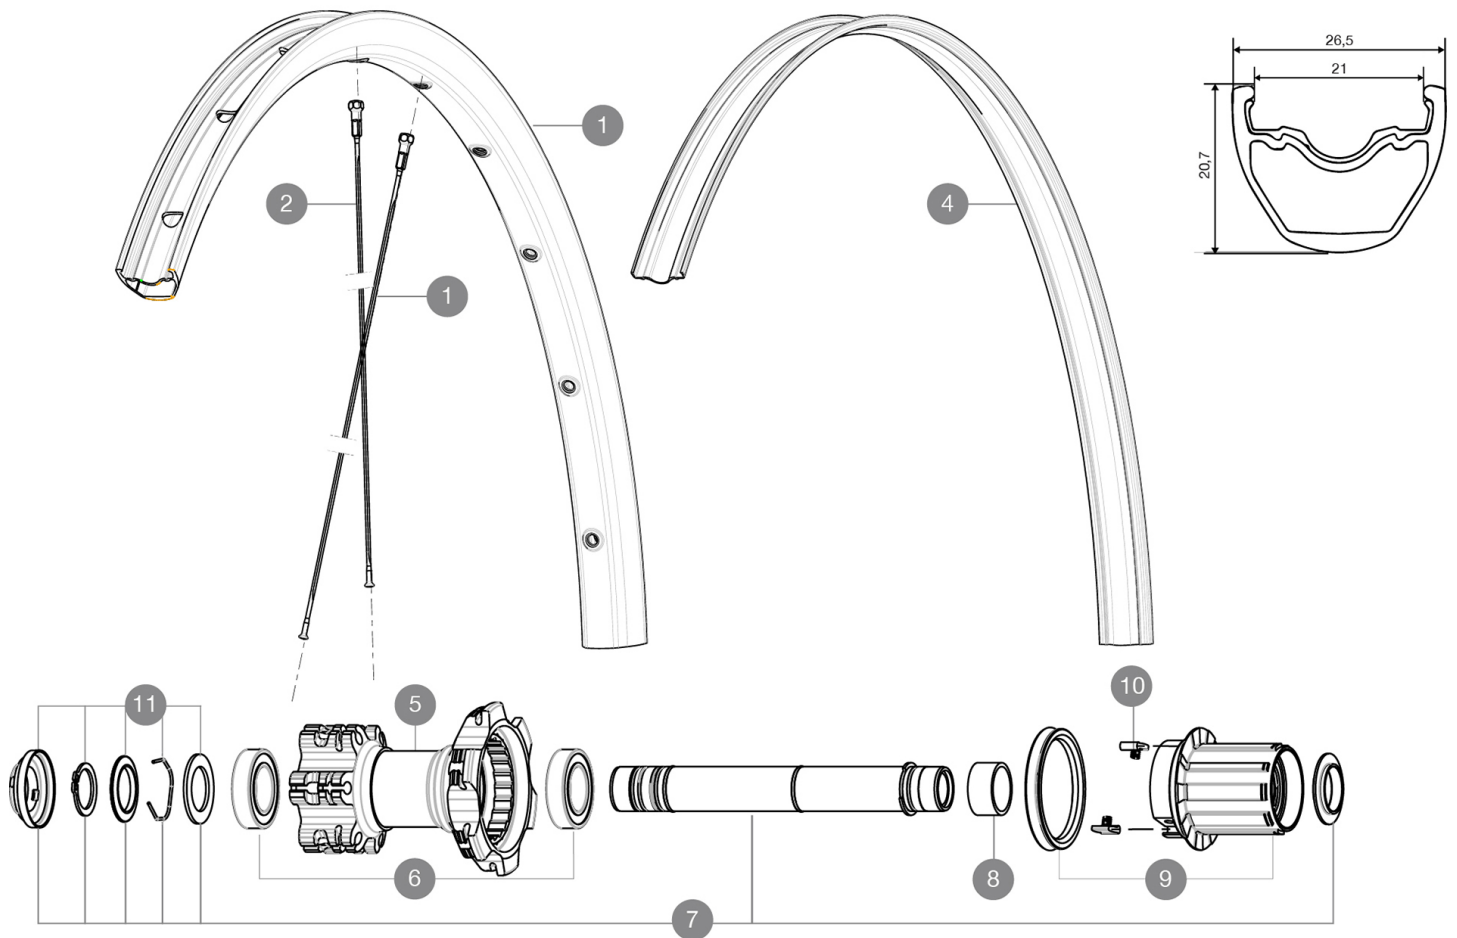

MAVIC *Crossride Tubeless Pulse 26*

REFERENCES WHEELS

ASTM CATEGORY 3 : offroad with jumps less than 61cm
Recommended weight limit : 120kg
Recommended tire sizes: 35 mm to 69 mm (1.4" to 2.7")

RIMS

VALVE HOLE (MM): 6,5 :

1	V2314115	"KIT FRONT/REAR RIM CROSSRIDE TUBELESS 26""
	V2170101	UST RIM STRIP 26x21c

SPOKES

2	V2381001	KIT 12 NDS CROSSRIDE UST 26" SPOKE 265mm
3	36675301	KIT 12 DS CROSSROC/CROSSRIDE UST 26" SPK 261mm

HUB SHELLS

5	N/A	HUB BODY
6	M40076	HUB BEARINGS 17x30x7 6903 x 2
7	V2371201	KIT REAR QRM AXLE 135-142 / BOOST 148mm
8	35124501	SET OF 3 REAR AXLE/FREEWHEEL BODY SPACERS MTB L1
9	35126301	TS-2 FREEWHEEL BODY + SEAL 2013 (NO PAWLS) - while stock las
10	99610601	PAWLS KIT FOR ITS-4 (OR TS-2)
11	V2370401	KIT REAR AUTO ADJUSTING PLAY 12mm AXLE