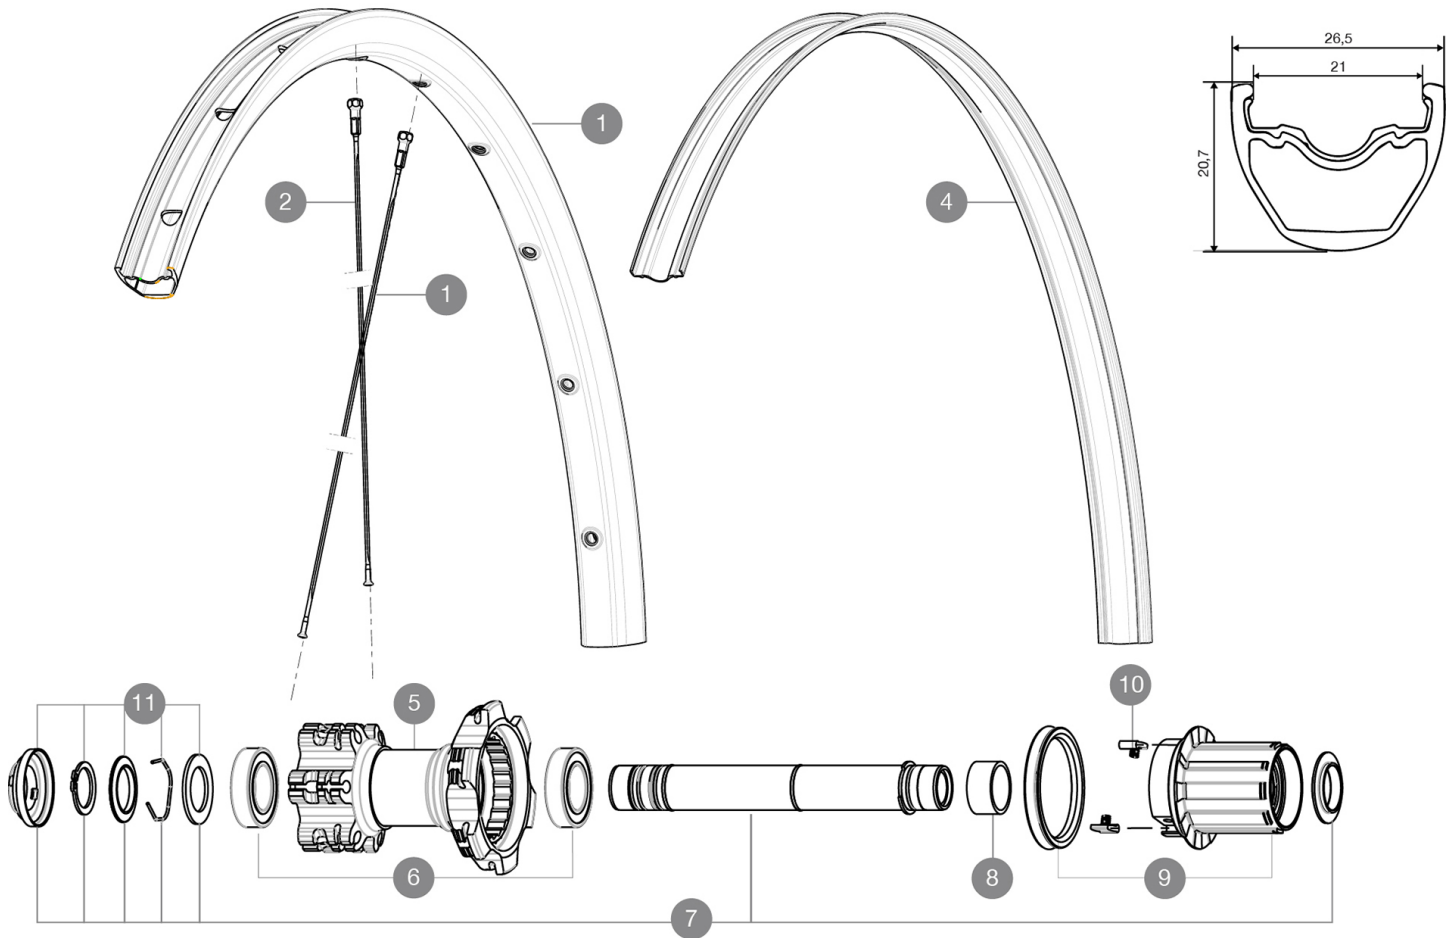

RIMS

VALVE HOLE (MM): 6,5 :

1	V2314315	KIT FRONT/REAR RIM CROSSRIDE TUBELESS 29"
	V2190101	UST RIM STRIP 29x21c

SPOKES

2	V2381401	KIT 12 FT/RR BUTTED SPOKES 296mm MTB 29"
3	36689601	"KIT 12 DS CROSSROC/XRIDE UST/XMAX ELITE/XA ELITE 29"" SPK 2

HUB SHELLS

5	N/A	HUB BODY
6	M40076	HUB BEARINGS 17x30x7 6903 x 2
7	V2371201	KIT REAR QRM AXLE 135-142 / BOOST 148mm
8	35124501	SET OF 3 REAR AXLE/FREEWHEEL BODY SPACERS MTB L1
9	35126301	TS-2 FREEWHEEL BODY + SEAL 2013 (NO PAWLS) - while stock las
10	99610601	PAWLS KIT FOR ITS-4 (OR TS-2)
11	V2370401	KIT REAR AUTO ADJUSTING PLAY 12mm AXLE

Specifications

RIMS

- **Material** : S6000 Aluminum
- **Joint** : sleeved
- **Drilling** : traditional with H2 reinforcement
Disc brake specific profile
- **Valve hole diameter** : 8,5 mm with pop off reducer
- **Tyre** : UST Tubeless and tubetype
- **Internal width** : 21 mm
- **ETRTO size 26"** : 559x21C
- **ETRTO size 27.5"** : 584x21C
- **ETRTO size 29"** : 622x21C
- **ETRTO recommended tyre sizes** : 35mm to 69mm (1.4" to 2.7")
- **Joint** : sleeved
- **Drilling** : traditional
Disc brake specific profile
- **Valve hole diameter** : 8,5 mm with pop off reducer
- **Tire** : tubetype
- **Internal width** : 21 mm
- **ETRTO size 26"** : 559x21C
- **ETRTO size 27.5"** : 584x21C
- **ETRTO size 29"** : 622x21C

VERSIONS

- **Color** : Black only
- **Disc standard** : 6 Bolts only
- **Hub width** : Boost (front 110, rear 148) or Non-Boost (front 100, rear 135/142)

WHEEL WEIGHTS

- Wheel weight
- Weight Rear 26" : 970
- Weight Rear 27.5" : 1000
- Weight Rear 29" : 1050