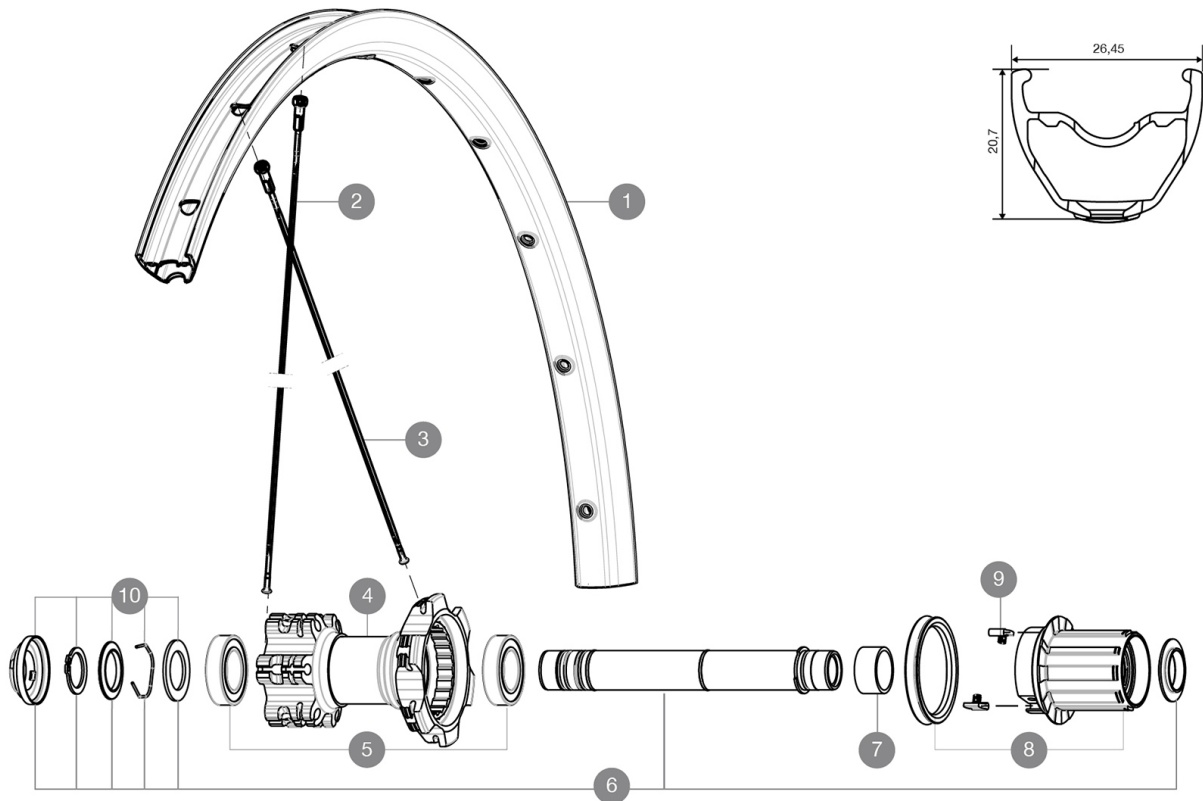

**MAVIC** *Crossride Light WTS 29*

ASTM CATEGORY 3 : offroad with jumps less than 61cm  
Recommended weight limit : 120kg

**REFERENCES WHEELS**

R61001 Xride Light29Rr WTS

R99151 XrdLight29Rr Boost WTS

**RIMS**

☒ VALVE HOLE (MM): 8,5 WITH POP OFF REDUCER :

1	V2314615	"KIT FRONT/REAR RIM CROSSRIDE LIGHT 29""
---	----------	------------------------------------------

**SPOKES**

2	V2382701	KIT 12 DS CROSSRIDE LIGHT 29" SPOKE 295mm
---	----------	-------------------------------------------

### RIMS

- **Joint** : sleeved
  - **Drilling** : traditional
- Disc brake specific profile
- **Valve hole diameter** : 8,5 mm with pop off reducer
  - **Tyre** : tubetype
  - **Internal width** : 21 mm
  - **ETRTO size 26"** : 559x21C
  - **ETRTO size 27.5"** : 584x21C
  - **ETRTO size 29"** : 622x21C
  - **Joint** : sleeved
  - **Drilling** : traditional
- Disc brake specific profile
- **Valve hole diameter** : 8,5 mm with pop off reducer
  - **Tyre** : tubetype
  - **Internal width** : 21 mm
  - **ETRTO size 26"** : 559x21C
  - **ETRTO size 27.5"** : 584x21C
  - **ETRTO size 29"** : 622x21C

### WHEEL WEIGHTS

- **Wheel weight**
- **Weight Rear 26"**: 970
- **Weight Rear 27.5"**: 1000
- **Weight Rear 29"**: 1050