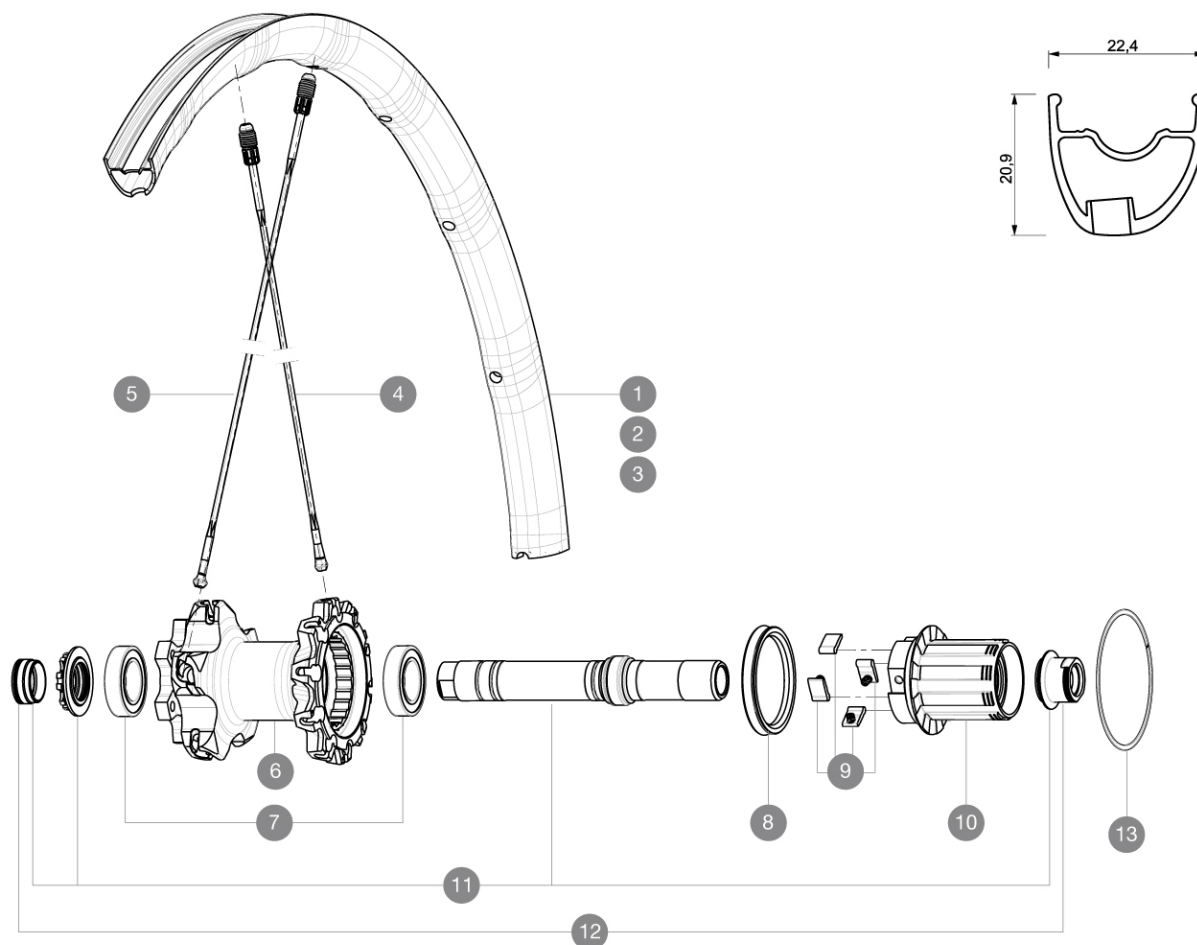

RIMS

バルブ穴径 (MM) : 6,5 :

1	V2310613	KIT REAR RIM CROSSMAX SL 2015 29"
2	V2313713	KIT REAR RIM CROSSMAX SL PRO LIMITED YELLOW 29"
3	V2313813	KIT REAR RIM CROSSMAX SL PRO LIMITED OFFSET YELLOW 29"
3	V2311913	"KIT REAR RIM CROSSMAX SL 29"" OFFSET (SMU CANNONDALE)"

SPOKES

4	35113801	"10 SPOKES M7/7 DRV BLK CROSSMAX SLR 29"" 269,5mm"
5	35113701	"11 SPOKES M7/7 FRT/NDRV BLK CROSSMAX SLR 29"" 299,5mm"

HUB SHELLS

6	N/A	HUB BODY
6	N/A	HUB BODY
7	M40076	HUB BEARINGS 17x30x7 6903 x 2
8	99610701	ITS4 SEAL
9	99610601	ITS4 PAWLS KIT
10	35126001	ITS-4 FREEWHEEL BODY + SEAL 2013 (WITHOUT PAWLS)
11	30870401	REAR AXLE KIT ITS4 135mm D6T/DCL 2012
13	30871801	ELASTIC RING 56mm diam.

ADAPTERS

12	30872201	FORK REST ITS-4 135mm REAR AXLE > 2012
----	----------	--

**MAVIC**

### スポーク

- Material : Zicral
- Shape : straight pull, bladed
- Nipples : Fore integrated aluminum
- Count : 20 front and rear
- Lacing : front crossed 2, rear Isopulse