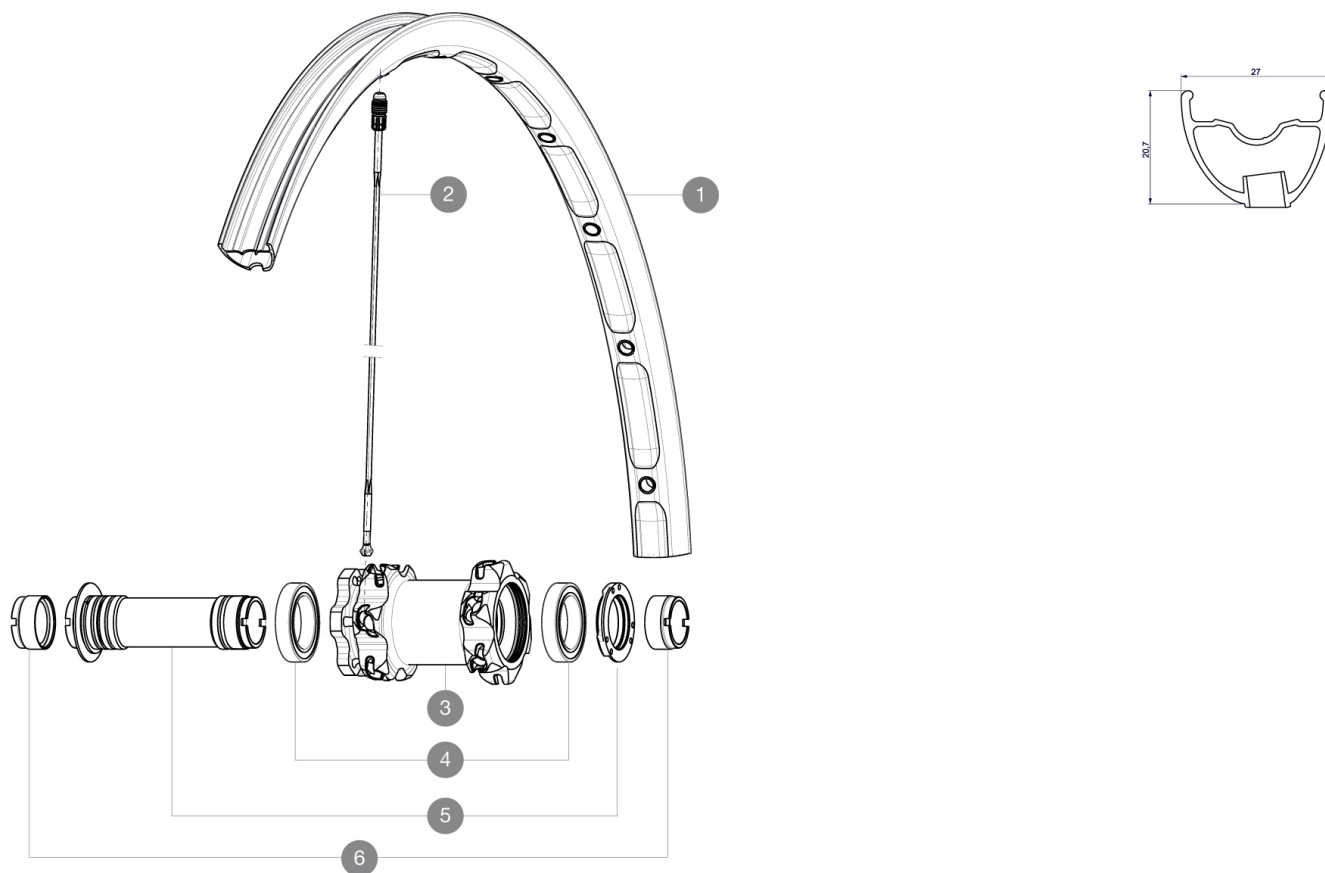

For a longer longevity of the wheel, Mavic recommends that the total weight supported by the wheels doesn't exceed 120kg, bike included

参照ホイール

## RIMS

バルブ穴径 (MM) : 6,5 :

1	V2313910	KIT FRONT RIM CROSSMAX XL PRO LIMITED 27.5"
---	----------	---

## SPOKES

2	36674901	"12 SPOKES FRONT CROSSMAX SLR/ENDURO 650b/27,5" 274mm"
---	----------	--

### スポーク

•Shape : straight pull, bladed