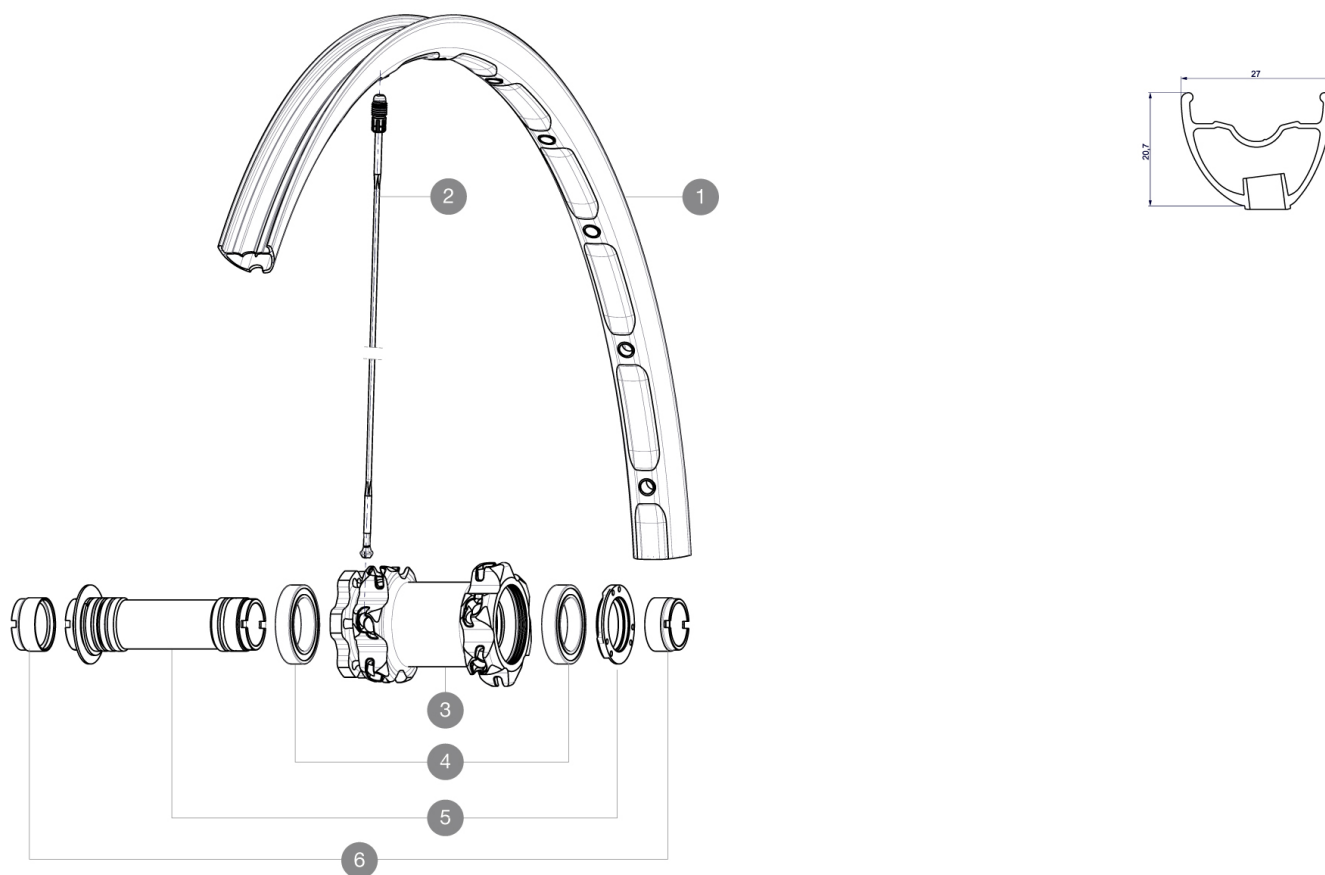

# MAVIC Crossmax XL pro Ltd 27.5 WTS

1  
2016  
FRONT

Recommended weight limit : 120kg

### RIMS

VALVE HOLE (MM): 6,5 :

1	V2313910	"KIT FRONT RIM CROSSMAX XL PRO LTD 27,5""
---	----------	---

### SPOKES

2	36674901	KIT 12 FT XMAX END/FT-NDS DEEMAX PRO 27,5" ALU SPK 275mm
---	----------	--

### ADAPTERS

6	12982901	ADAPTER Ft 20x110mm
---	----------	---------------------

**MAVIC** *Crossmax XL pro Ltd 27.5 WTS***Specifications****SPOKES**

• Shape : straight pull, bladed

**WHEEL WEIGHTS**

Wheel weight