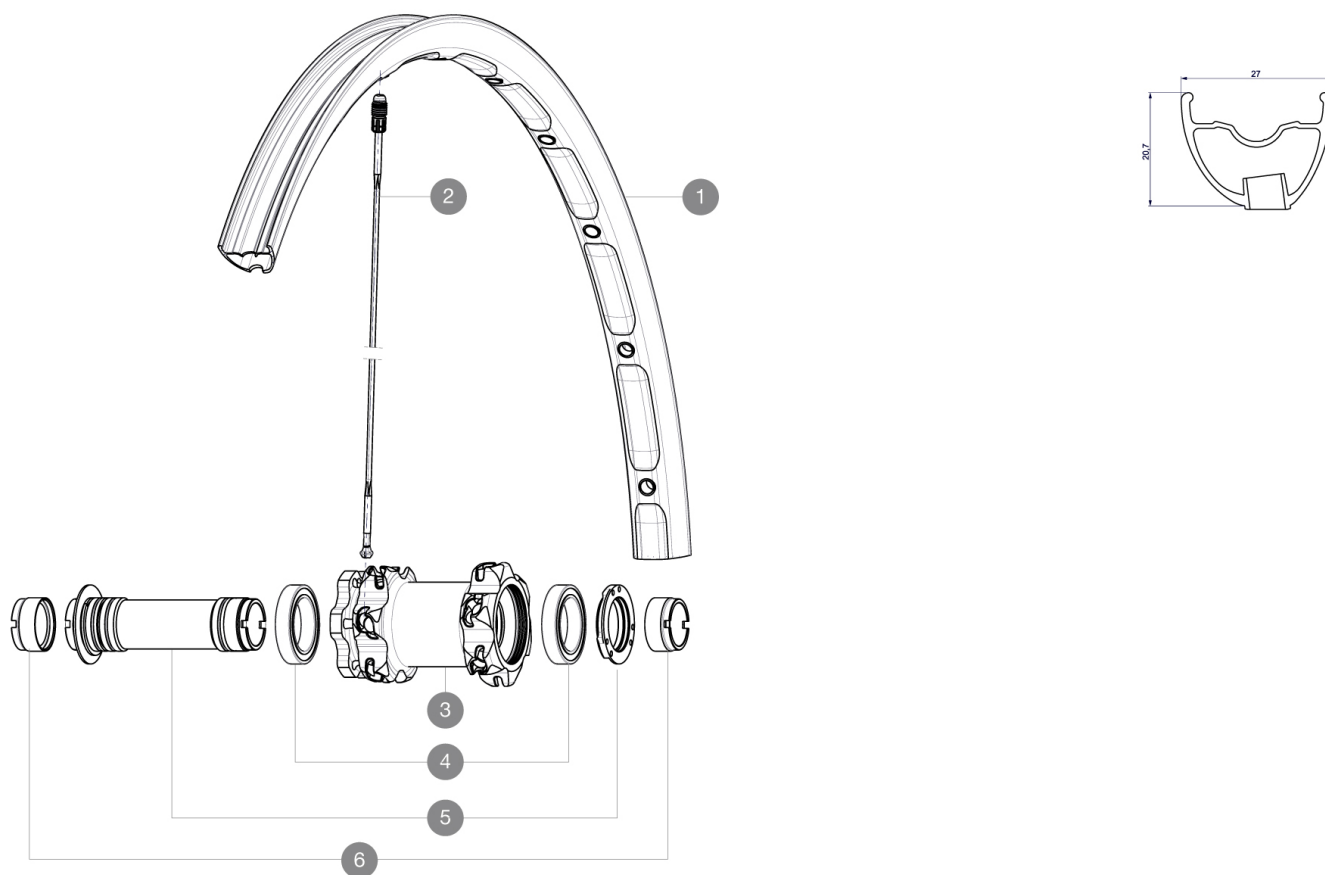

MAVIC Crossmax XL pro Ltd 27.5 WTS

1
2016
FRONT

Recommended weight limit : 120kg

REFERENCES WHEELS

RIMS

VALVE HOLE (MM): 6,5 :

1	V2313910	"KIT FRONT RIM CROSSMAX XL PRO LTD 27,5""
---	----------	---

SPOKES

2	36674901	KIT 12 FT XMAX END/FT-NDS DEEMAX PRO 27,5" ALU SPK 275mm
---	----------	--

HUB SHELLS

3	N/A	HUB BODY
3	N/A	HUB BODY
4	M40179	FRONT HUB BEARING KIT 20mm AXLE
5	30870501	FRONT AXLE 20mm CROSSMAX + DEEMAX ULTI 2012

ADAPTERS

6	12982901	ADAPTER Ft 20x110mm
---	----------	---------------------

MAVIC *Crossmax XL pro Ltd 27.5 WTS*

Specifications

SPOKES

• **Shape** : straight pull, bladed

WHEEL WEIGHTS

Wheel weight