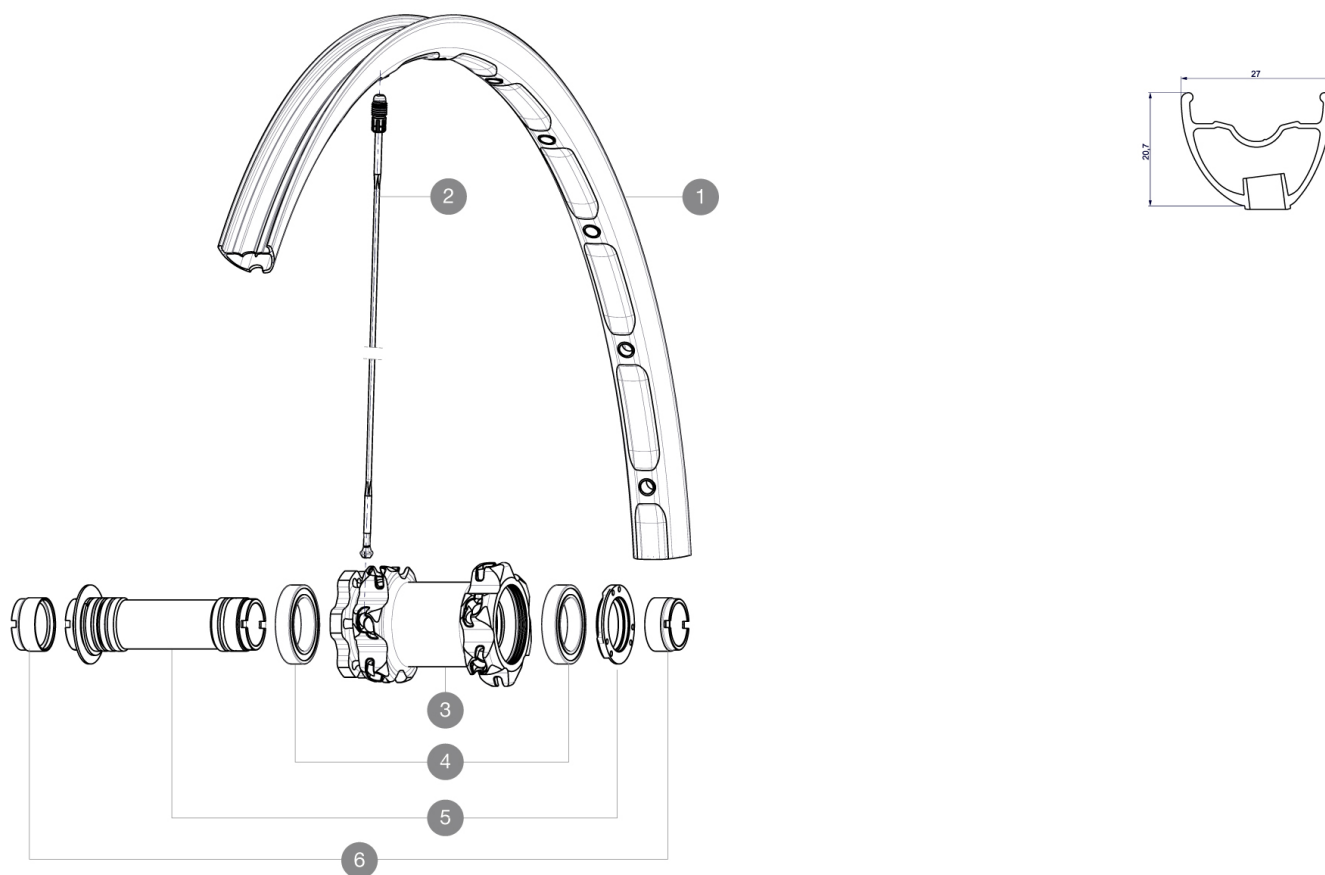

MAVIC Crossmax XL pro Ltd 27.5 WTS

1
2016
FRONT

Recommended weight limit : 120kg

REFERENCES WHEELS

RIMS

VALVE HOLE (MM): 6,5 :

1	V2313910	"KIT FRONT RIM CROSSMAX XL PRO LTD 27,5""
---	----------	---

SPOKES

2	36674901	KIT 12 FT XMAX END/FT-NDS DEEMAX PRO 27,5" ALU SPK 275mm
---	----------	--

HUB SHELLS

3	N/A	HUB BODY
3	N/A	HUB BODY
4	M40179	FRONT BEARING 25x37x7 20mm AXLE
5	30870501	FRONT AXLE 20mm CROSSMAX + DEEMAX ULTI 2012

ADAPTERS

6	12982901	ADAPTER Ft 20x110mm
---	----------	---------------------

Crossmax XL pro Ltd 27.5 WTS

Specifications

SPOKES

• **Shape** : straight pull, bladed

WHEEL WEIGHTS

Wheel weight