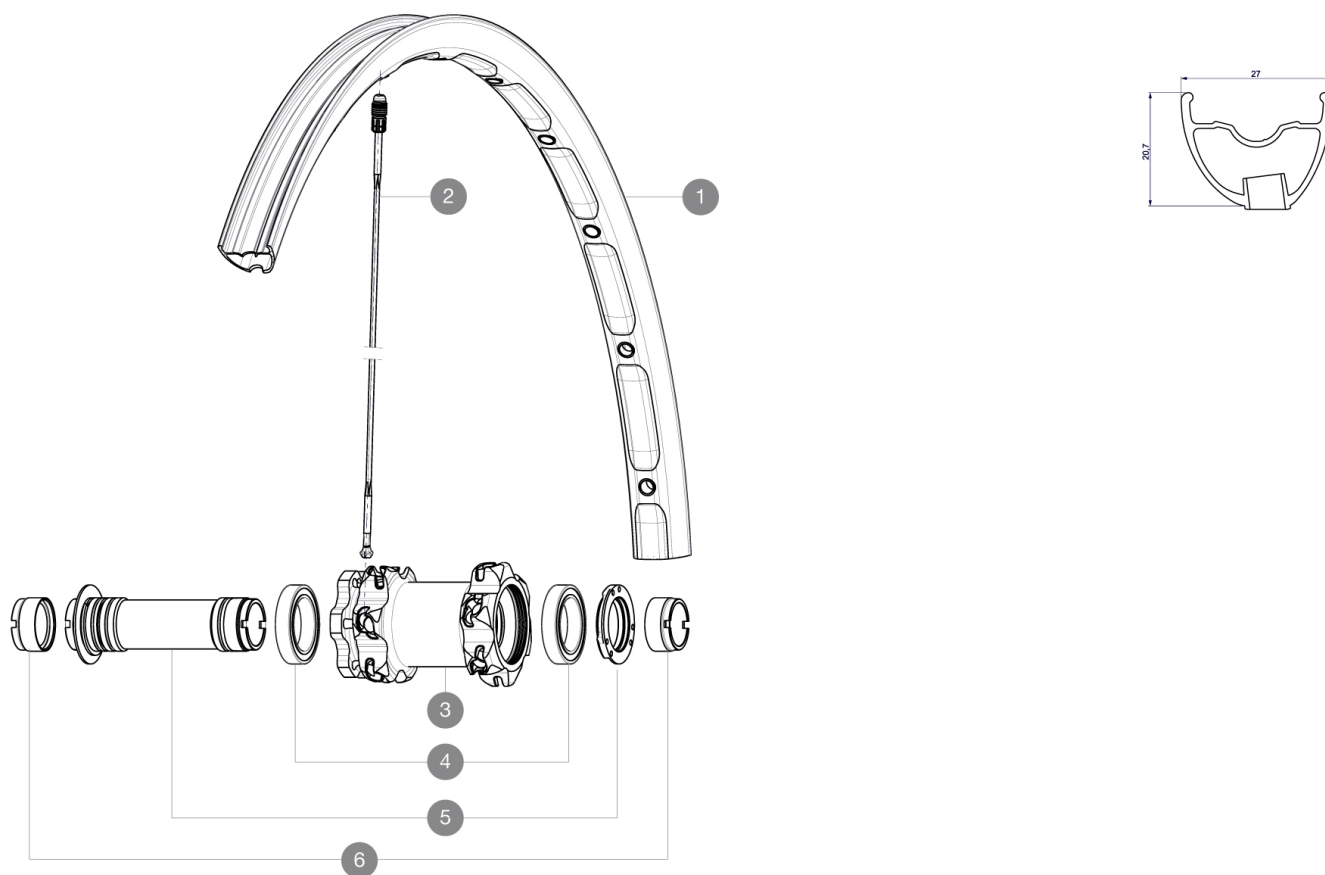

MAVIC Crossmax XL pro Ltd 27.5 WTS

1
2016
FRONT

Recommended weight limit : 120kg

REFERENCES WHEELS

RIMS

VALVE HOLE (MM): 6,5 :

1	V2313910	"KIT FRONT RIM CROSSMAX XL PRO LTD 27,5""
---	----------	---

SPOKES

2	36674901	KIT 12 FT XMAX END/FT-NDS DEEMAX PRO 27,5" ALU SPK 275mm
---	----------	--

HUB SHELLS

3	N/A	HUB BODY
3	N/A	HUB BODY
4	M40179	FRONT BEARING 25x37x7 20mm AXLE
5	30870501	FRONT AXLE 20mm CROSSMAX + DEEMAX ULTI 2012

ADAPTERS

6	12982901	ADAPTER Ft 20x110mm
---	----------	---------------------

MAVIC *Crossmax XL pro Ltd 27.5 WTS*

Specifications

SPOKES

• **Shape** : straight pull, bladed

WHEEL WEIGHTS

Wheel weight