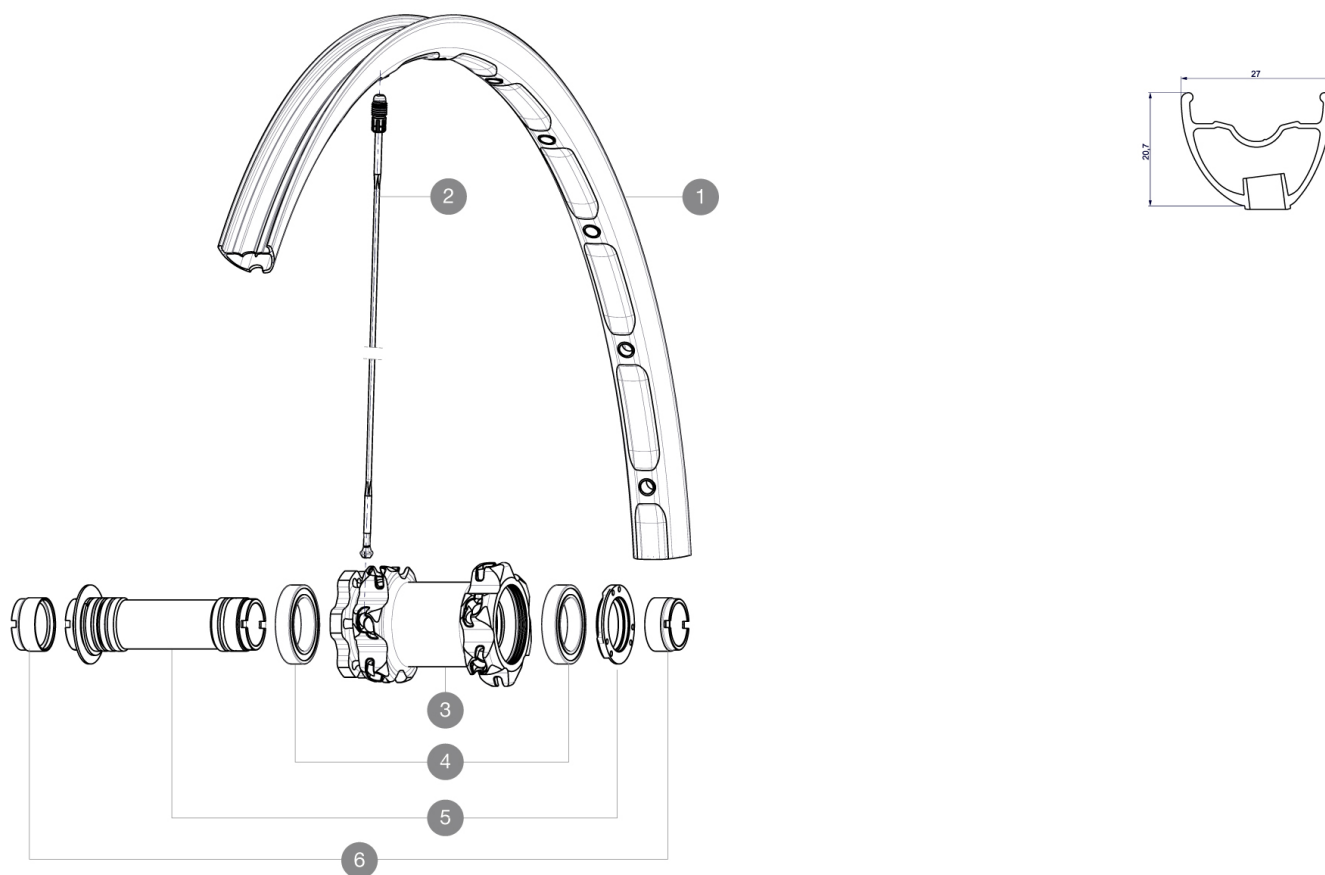

MAVIC Crossmax XL pro Ltd 27.5 WTS

1
2016
FRONT

Recommended weight limit : 120kg

REFERENCES WHEELS

RIMS

VALVE HOLE (MM): 6,5 :

1	V2313910	"KIT FRONT RIM CROSSMAX XL PRO LTD 27,5""
---	----------	-------------------------------------------

SPOKES

2	36674901	KIT 12 FT XMAX END/FT-NDS DEEMAX PRO 27,5" ALU SPK 275mm
---	----------	----------------------------------------------------------

HUB SHELLS

3	N/A	HUB BODY
3	N/A	HUB BODY
4	M40179	FRONT HUB BEARING KIT 20mm AXLE
5	30870501	FRONT AXLE 20mm CROSSMAX + DEEMAX ULTI 2012

ADAPTERS

6	12982901	ADAPTER Ft 20x110mm
---	----------	---------------------

MAVIC *Crossmax XL pro Ltd 27.5 WTS***Specifications****SPOKES**

• Shape : straight pull, bladed

WHEEL WEIGHTS

Wheel weight