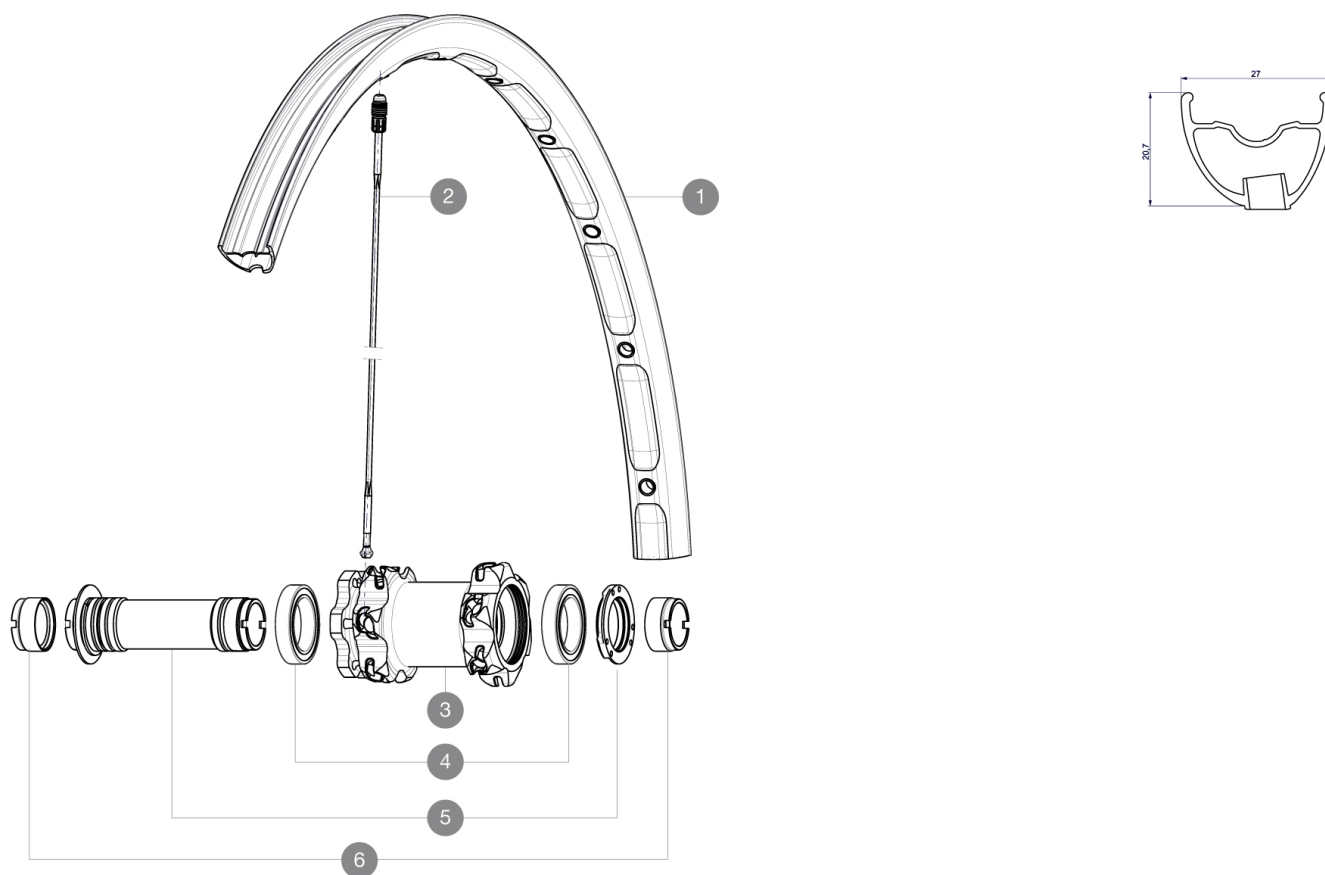

MAVIC Crossmax XL pro Ltd 27.5 WTS

1
2016
FRONT

Recommended weight limit : 120kg

REFERENCES WHEELS

RIMS

VALVE HOLE (MM): 6,5 :

1	V2313910	"KIT FRONT RIM CROSSMAX XL PRO LTD 27,5""
---	----------	---

SPOKES

2	36674901	KIT 12 FT XMAX END/FT-NDS DEEMAX PRO 27,5" ALU SPK 275mm
---	----------	--

HUB SHELLS

3	N/A	HUB BODY
3	N/A	HUB BODY
4	M40179	FRONT HUB BEARING KIT 20mm AXLE
5	30870501	FRONT AXLE 20mm CROSSMAX + DEEMAX ULTI 2012

ADAPTERS

6	12982901	ADAPTER Ft 20x110mm
---	----------	---------------------

MAVIC *Crossmax XL pro Ltd 27.5 WTS***Specifications****SPOKES**

• Shape : straight pull, bladed

WHEEL WEIGHTS

Wheel weight